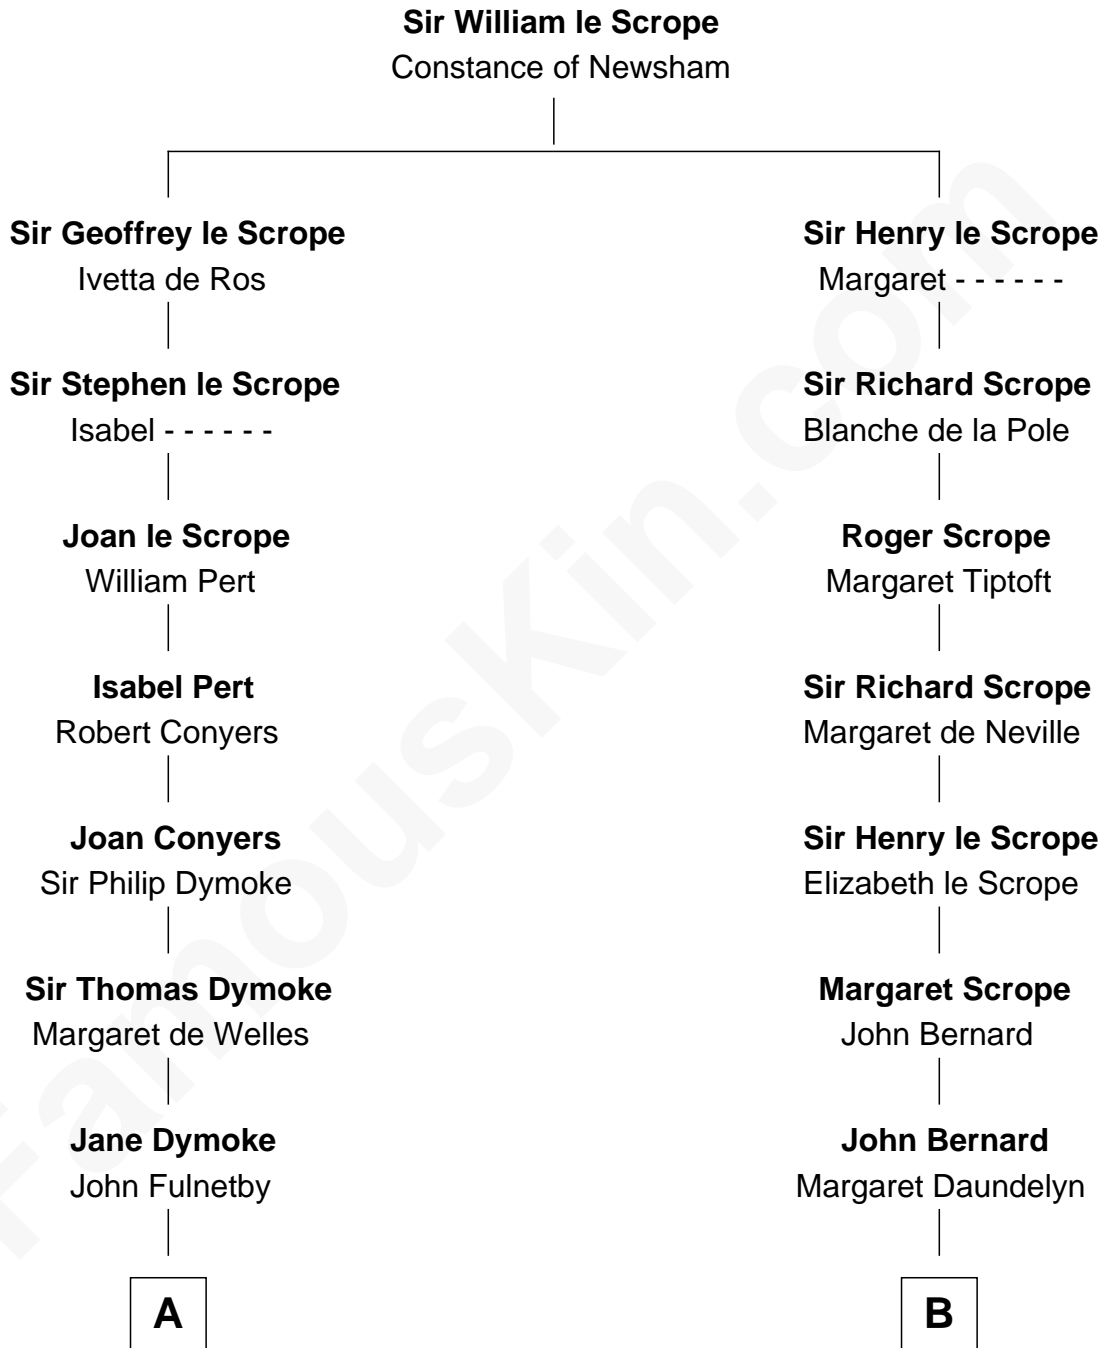

## Relationship Chart of

### Ralph Waldo Emerson

*American Poet*

17th cousin 1 time removed of

**Harry F. Byrd**

*50th Governor of Virginia*

C

Richard Evelyn Byrd  
Eleanor Bolling Flood

Harry F. Byrd  
*50th Governor of Virginia*