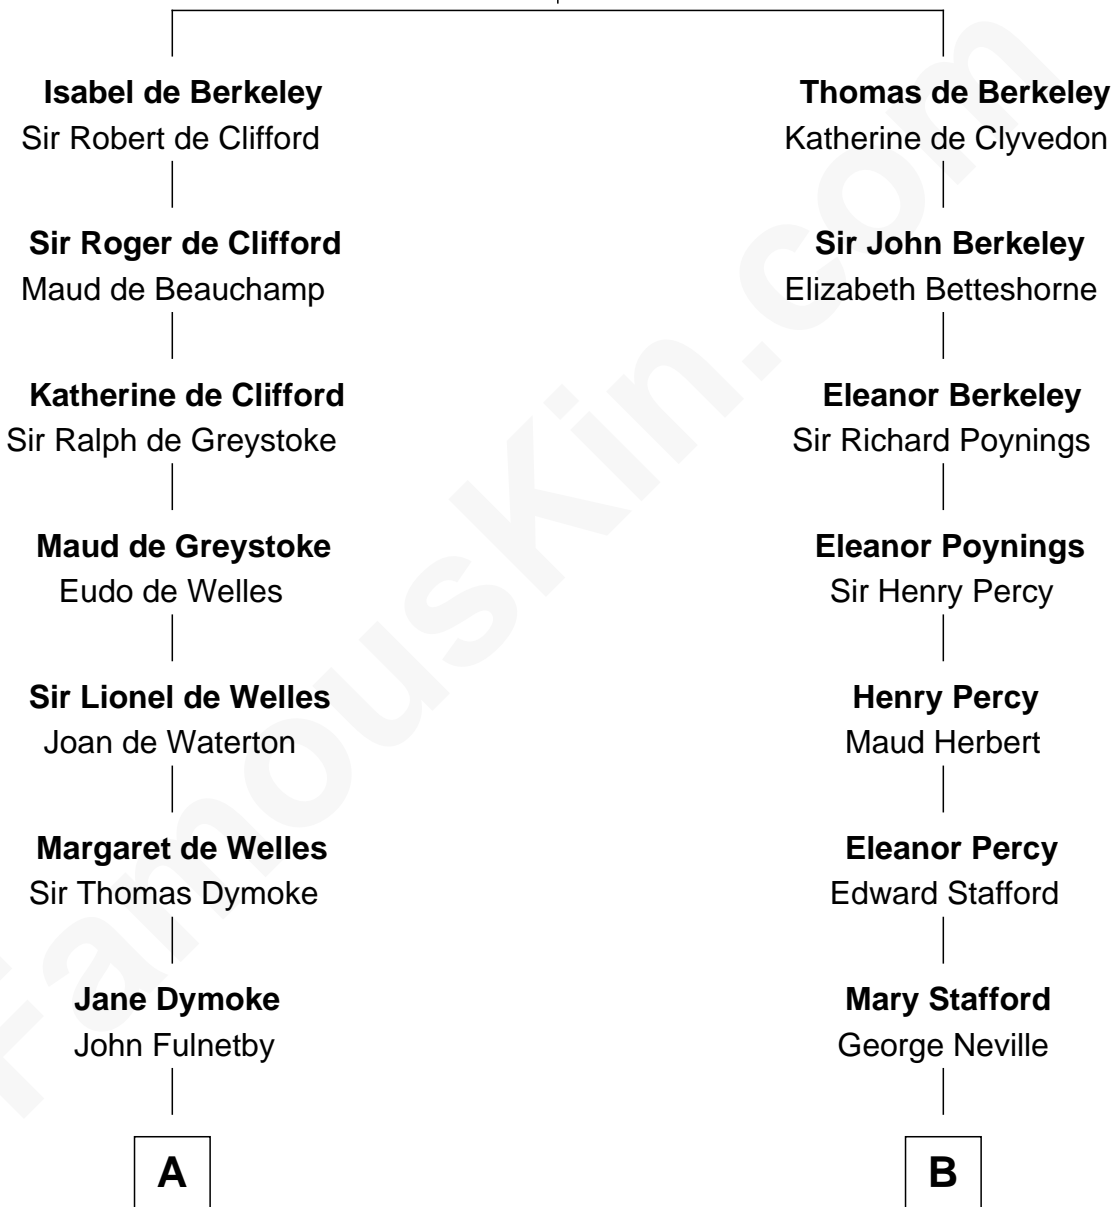

FamousKin.com

Relationship Chart of

Ralph Waldo Emerson

American Poet

17th cousin 2 times removed of

Harry F. Byrd

50th Governor of Virginia

Sir Maurice de Berkeley

Eve la Zouche

C

Col. William Byrd
Jane Meriwether Rivers

Richard Evelyn Byrd
Eleanor Bolling Flood

Harry F. Byrd
50th Governor of Virginia

FamousKin.com