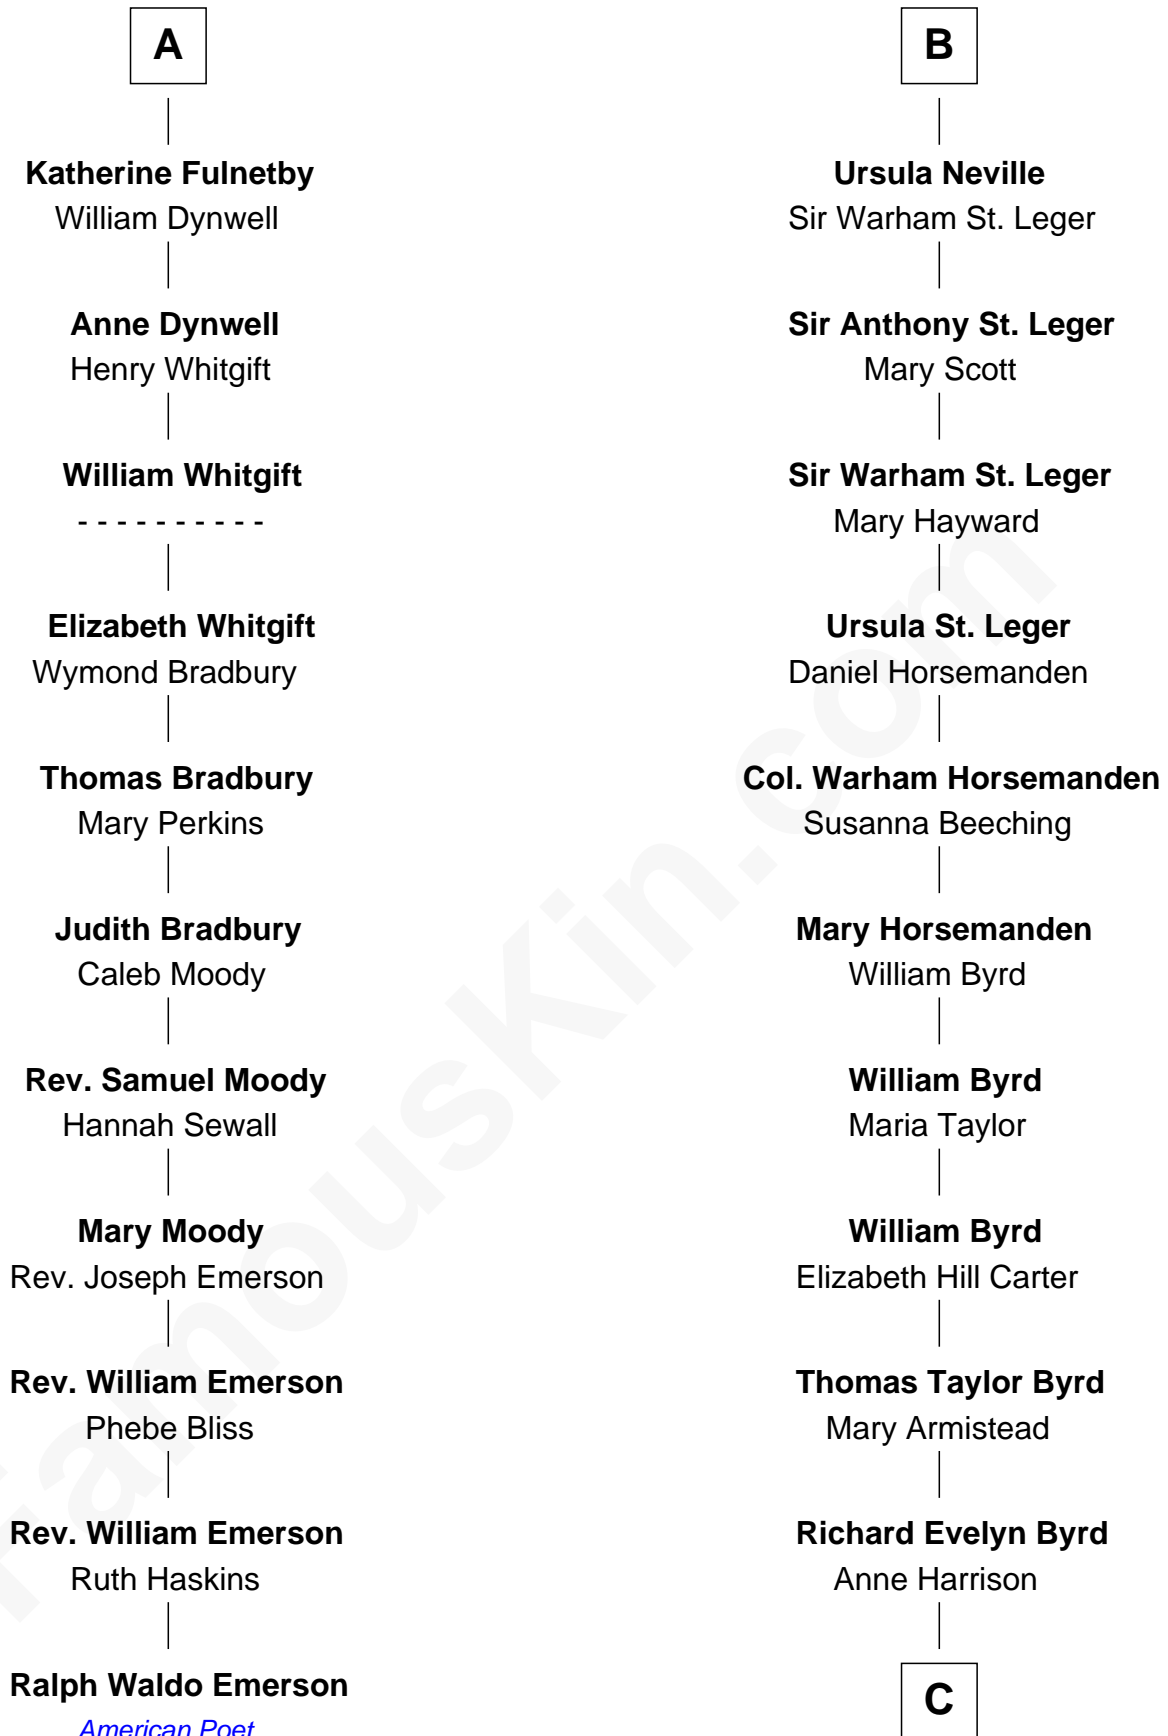

FamousKin.com

Relationship Chart of

Ralph Waldo Emerson

American Poet

17th cousin 2 times removed of

Harry F. Byrd

50th Governor of Virginia

Sir Maurice de Berkeley

Eve la Zouche

C

Col. William Byrd
Jane Meriwether Rivers

Richard Evelyn Byrd
Eleanor Bolling Flood

Harry F. Byrd
50th Governor of Virginia

FamousKin.com