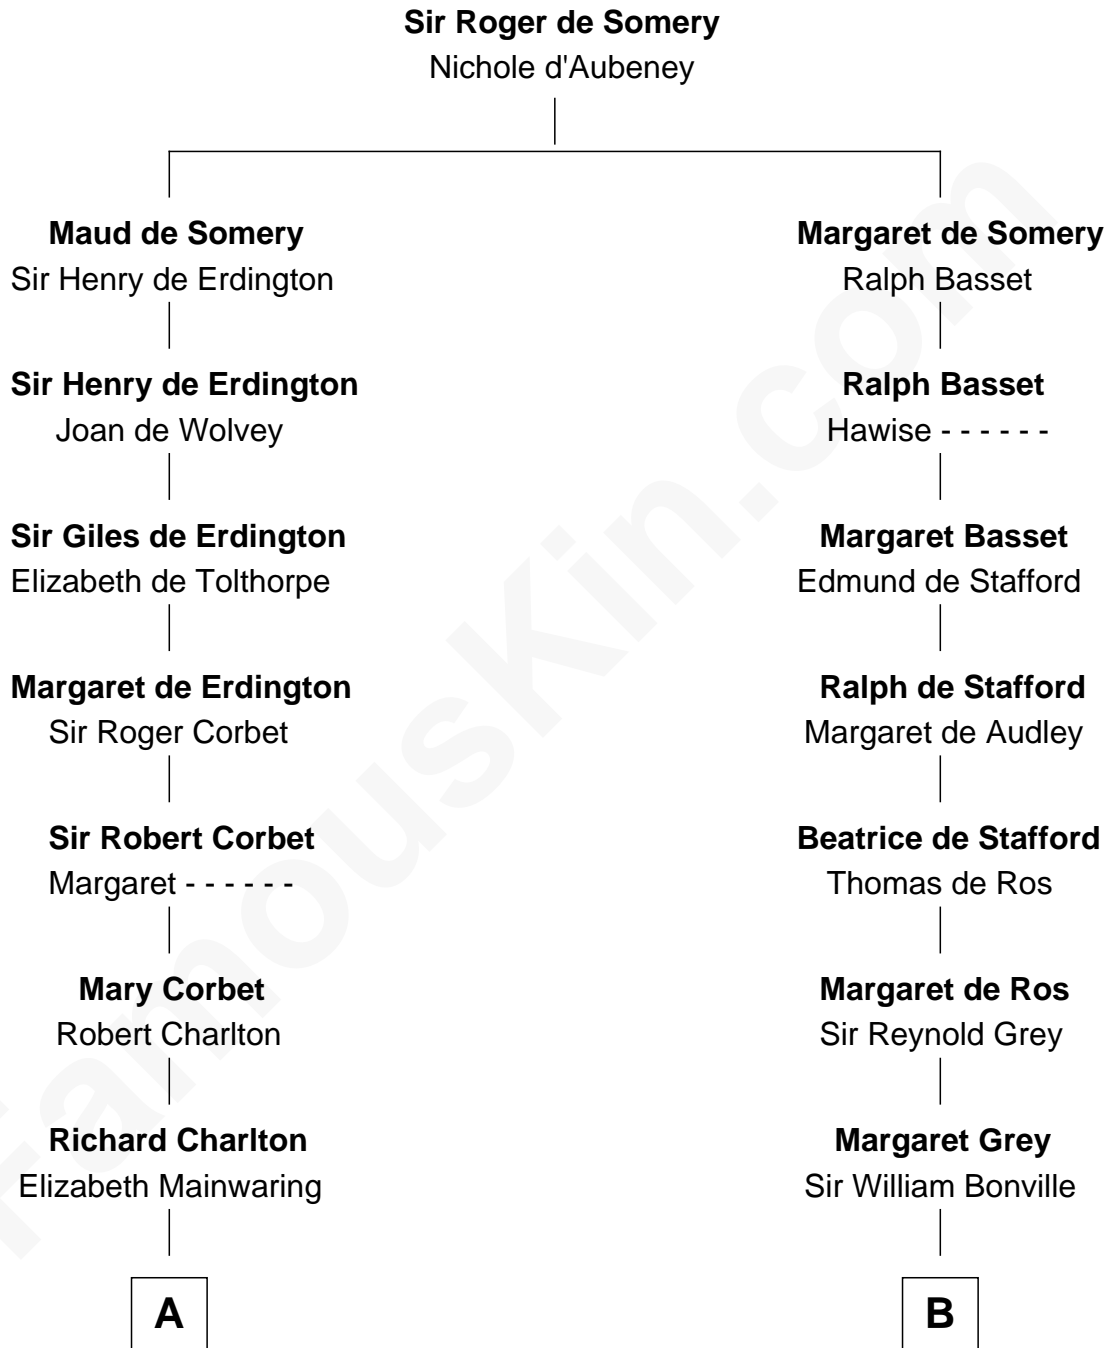

**FamousKin.com**  
**Relationship Chart of**  
**Ralph Waldo Emerson**  
*American Poet*

17th cousin 1 time removed of  
**Meriwether Lewis**  
*Lewis and Clark Expedition*

**C**

**William Lewis**  
Lucy Meriwether

**Meriwether Lewis**  
*Lewis and Clark Expedition*

FamousKin.com