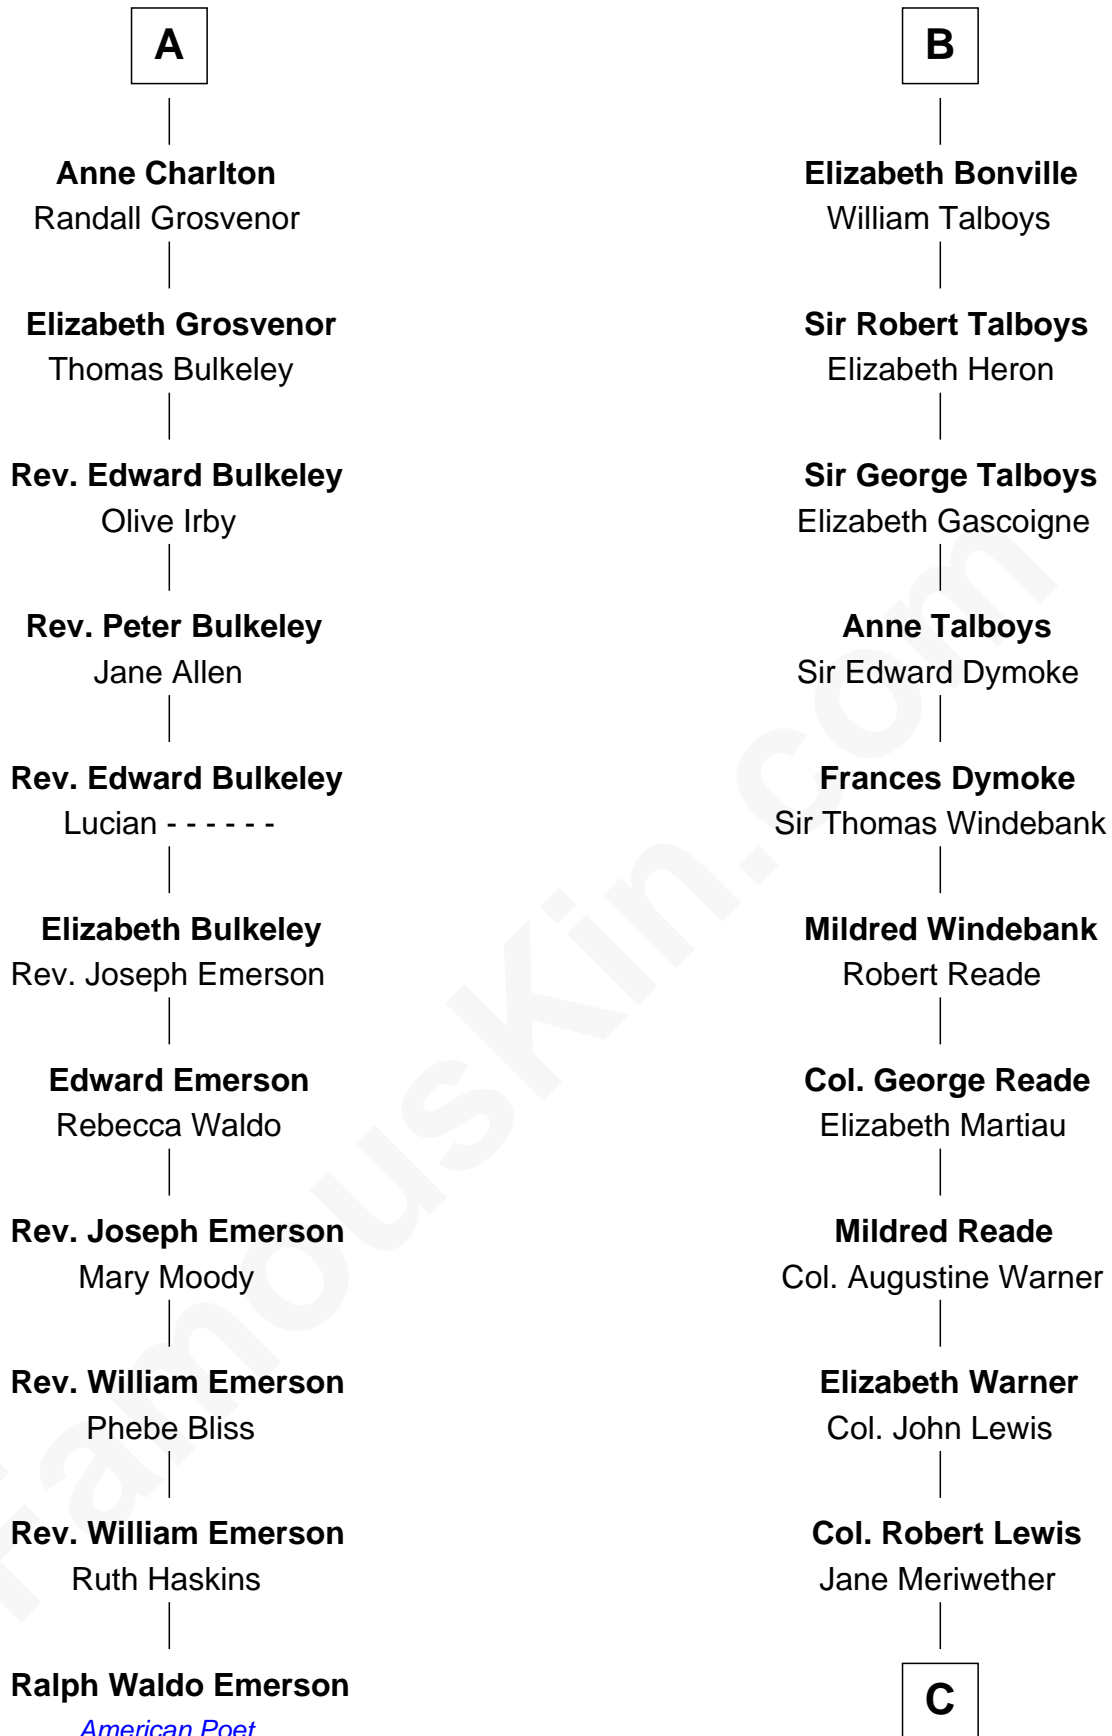

**FamousKin.com**  
**Relationship Chart of**  
**Ralph Waldo Emerson**  
*American Poet*

17th cousin 1 time removed of  
**Meriwether Lewis**  
*Lewis and Clark Expedition*

**C**

**William Lewis**  
Lucy Meriwether

**Meriwether Lewis**  
*Lewis and Clark Expedition*

FamousKin.com