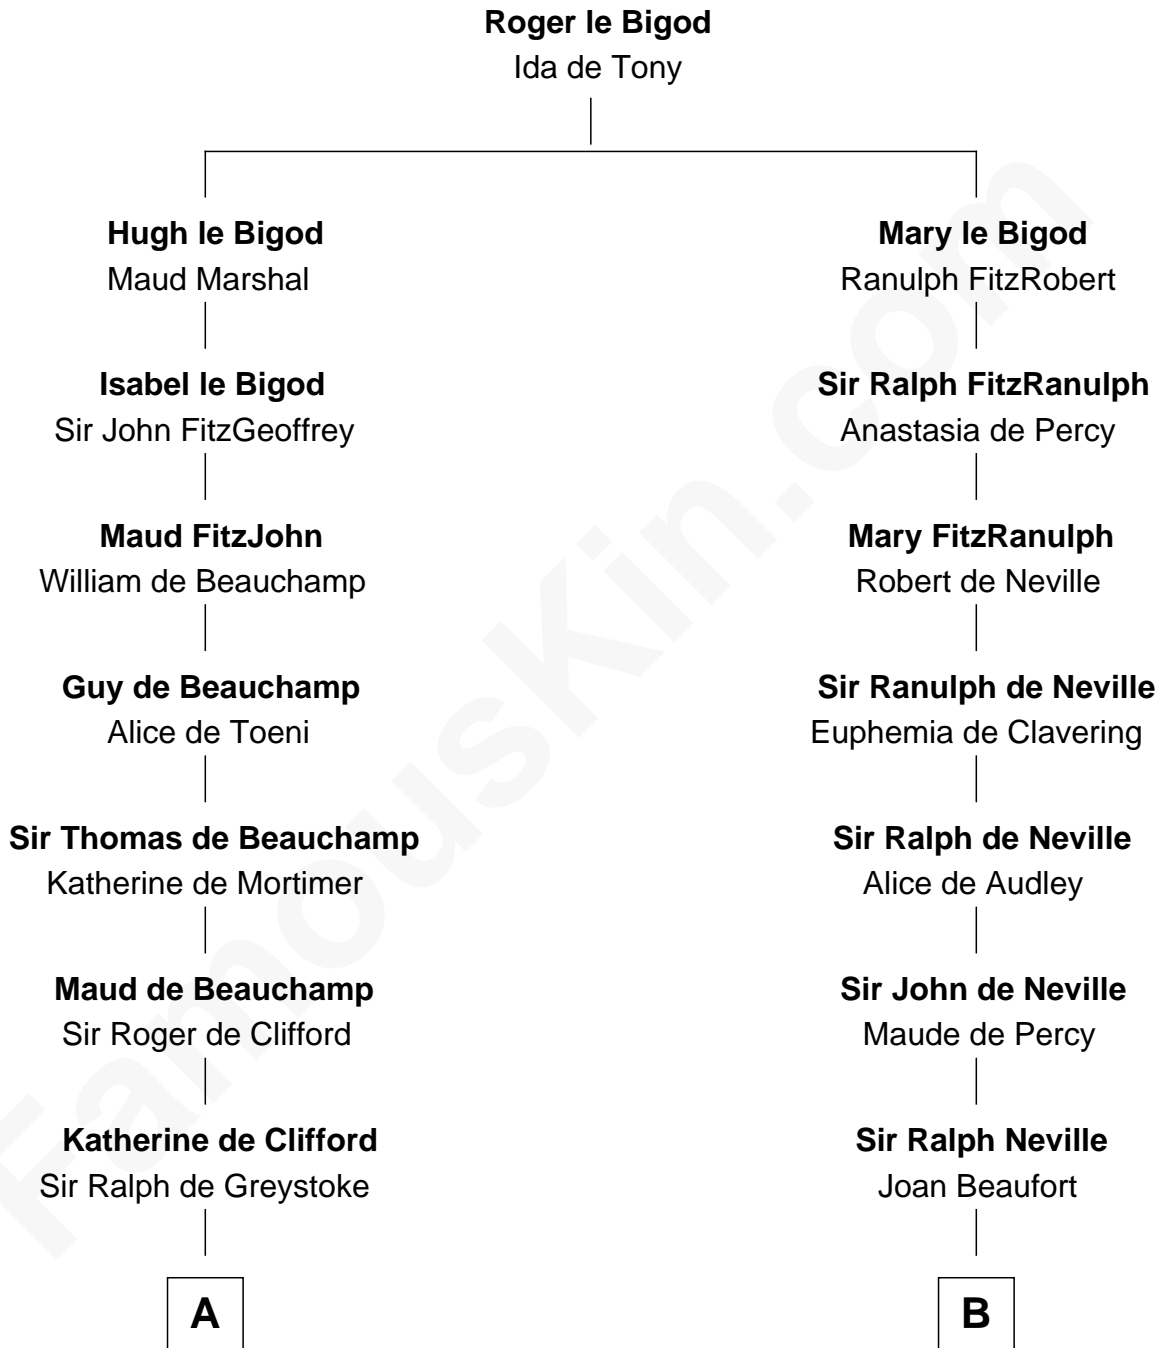

FamousKin.com

Relationship Chart of

Ralph Waldo Emerson

American Poet

20th cousin 1 time removed of

Lytton Strachey

Author and Co-Founder of Bloomsbury Group