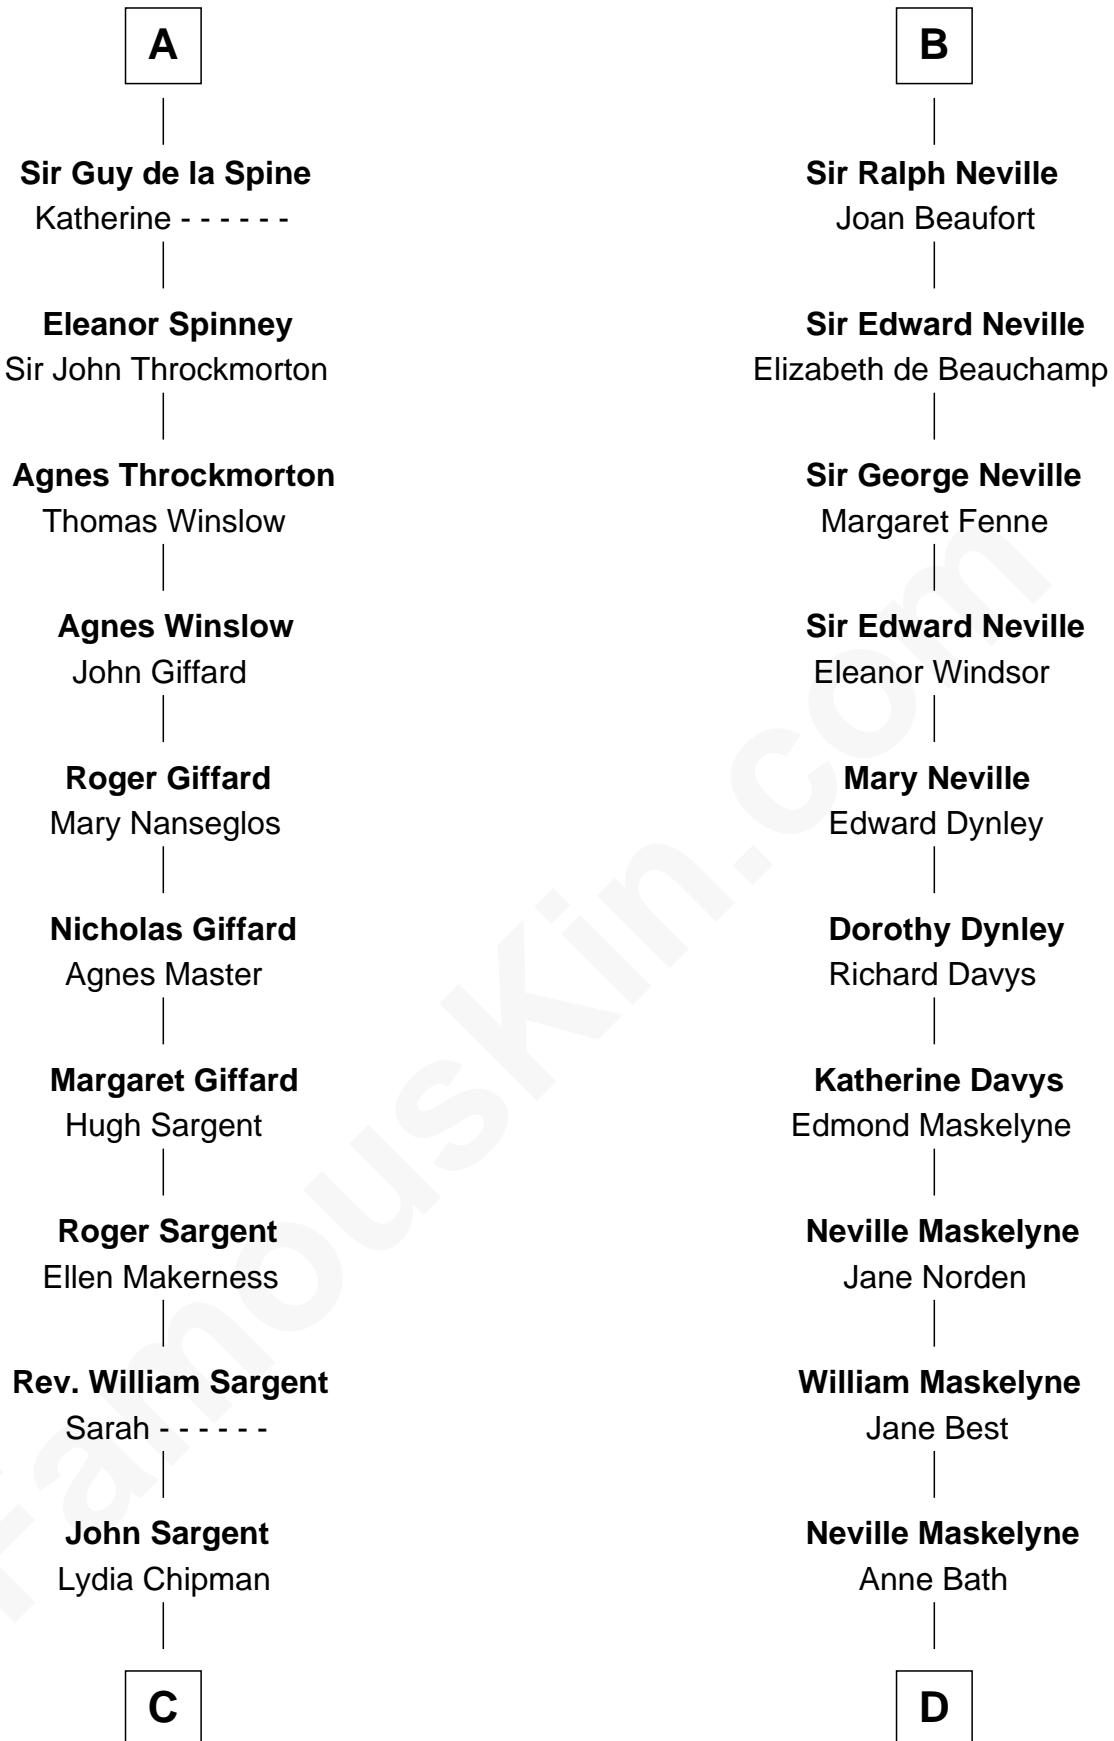

FamousKin.com

Relationship Chart of

Ralph Waldo Emerson

American Poet

21st cousin of

Lytton Strachey

Author and Co-Founder of Bloomsbury Group

C