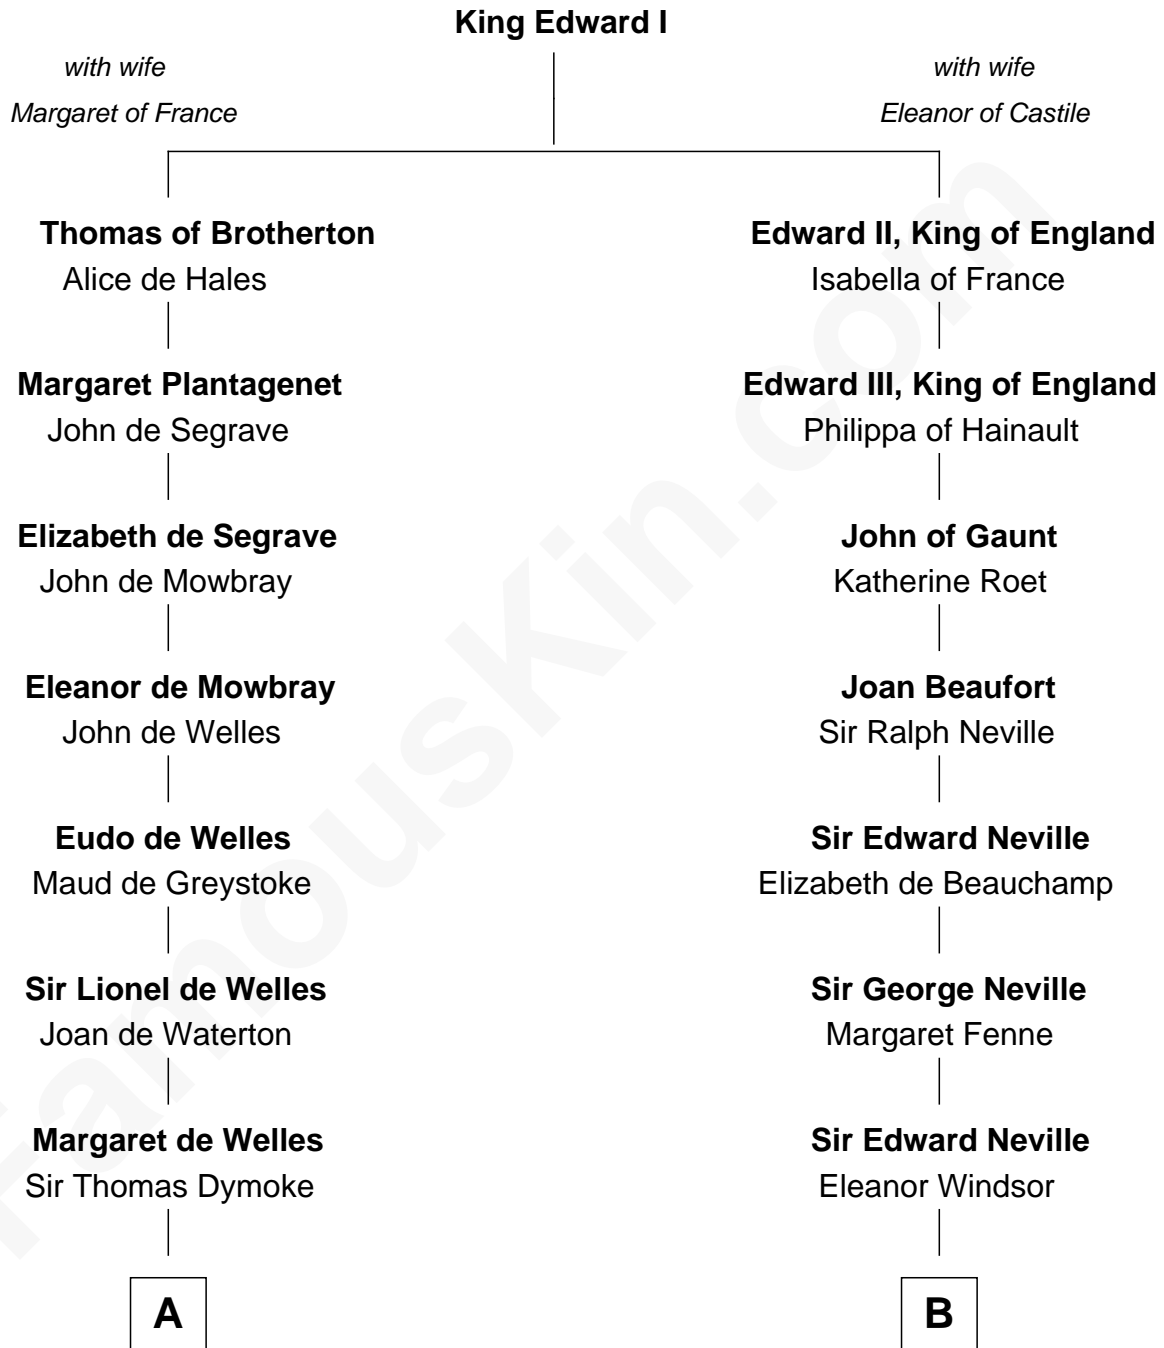

**FamousKin.com**  
**Relationship Chart of**  
**Ralph Waldo Emerson**  
*American Poet*

17th cousin 1 time removed of

**Lytton Strachey**  
*Author and Co-Founder of Bloomsbury Group*

**C**

Rev. William Emerson

Ruth Haskins

Ralph Waldo Emerson

*American Poet*

FamousKin.com