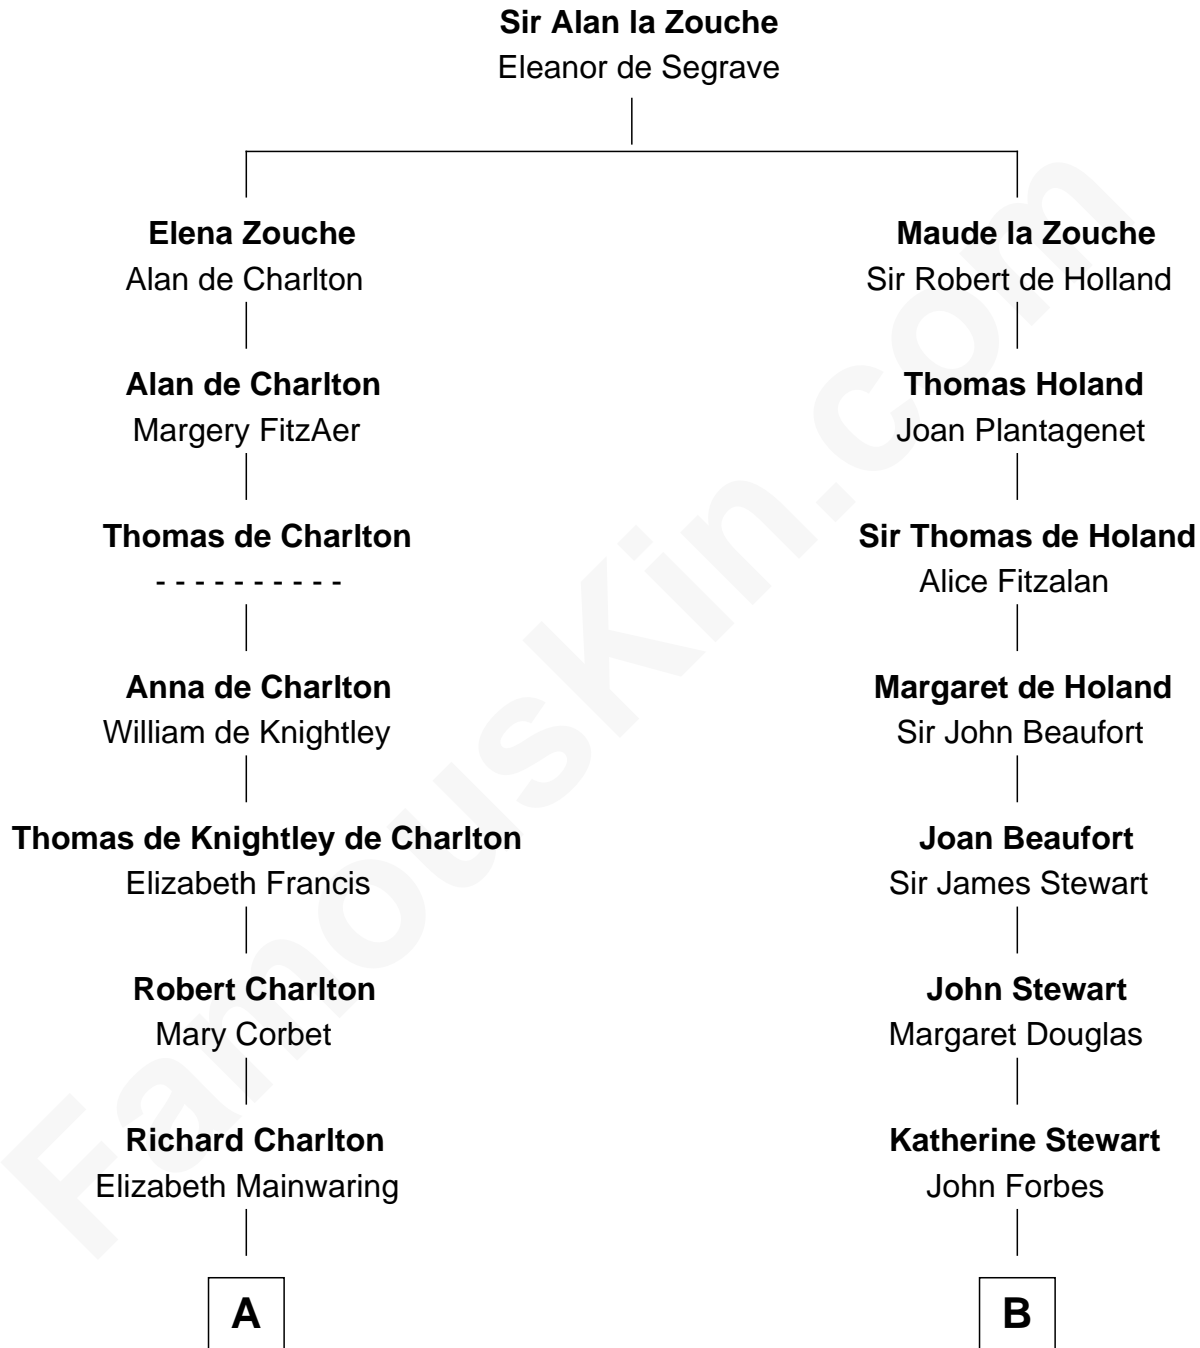

FamousKin.com
Relationship Chart of
Ralph Waldo Emerson
American Poet

17th cousin 1 time removed of

Lytton Strachey
Author and Co-Founder of Bloomsbury Group

C

Jane Maria Grant
Sir Richard Strachey

Lytton Strachey
British Author

FamousKin.com