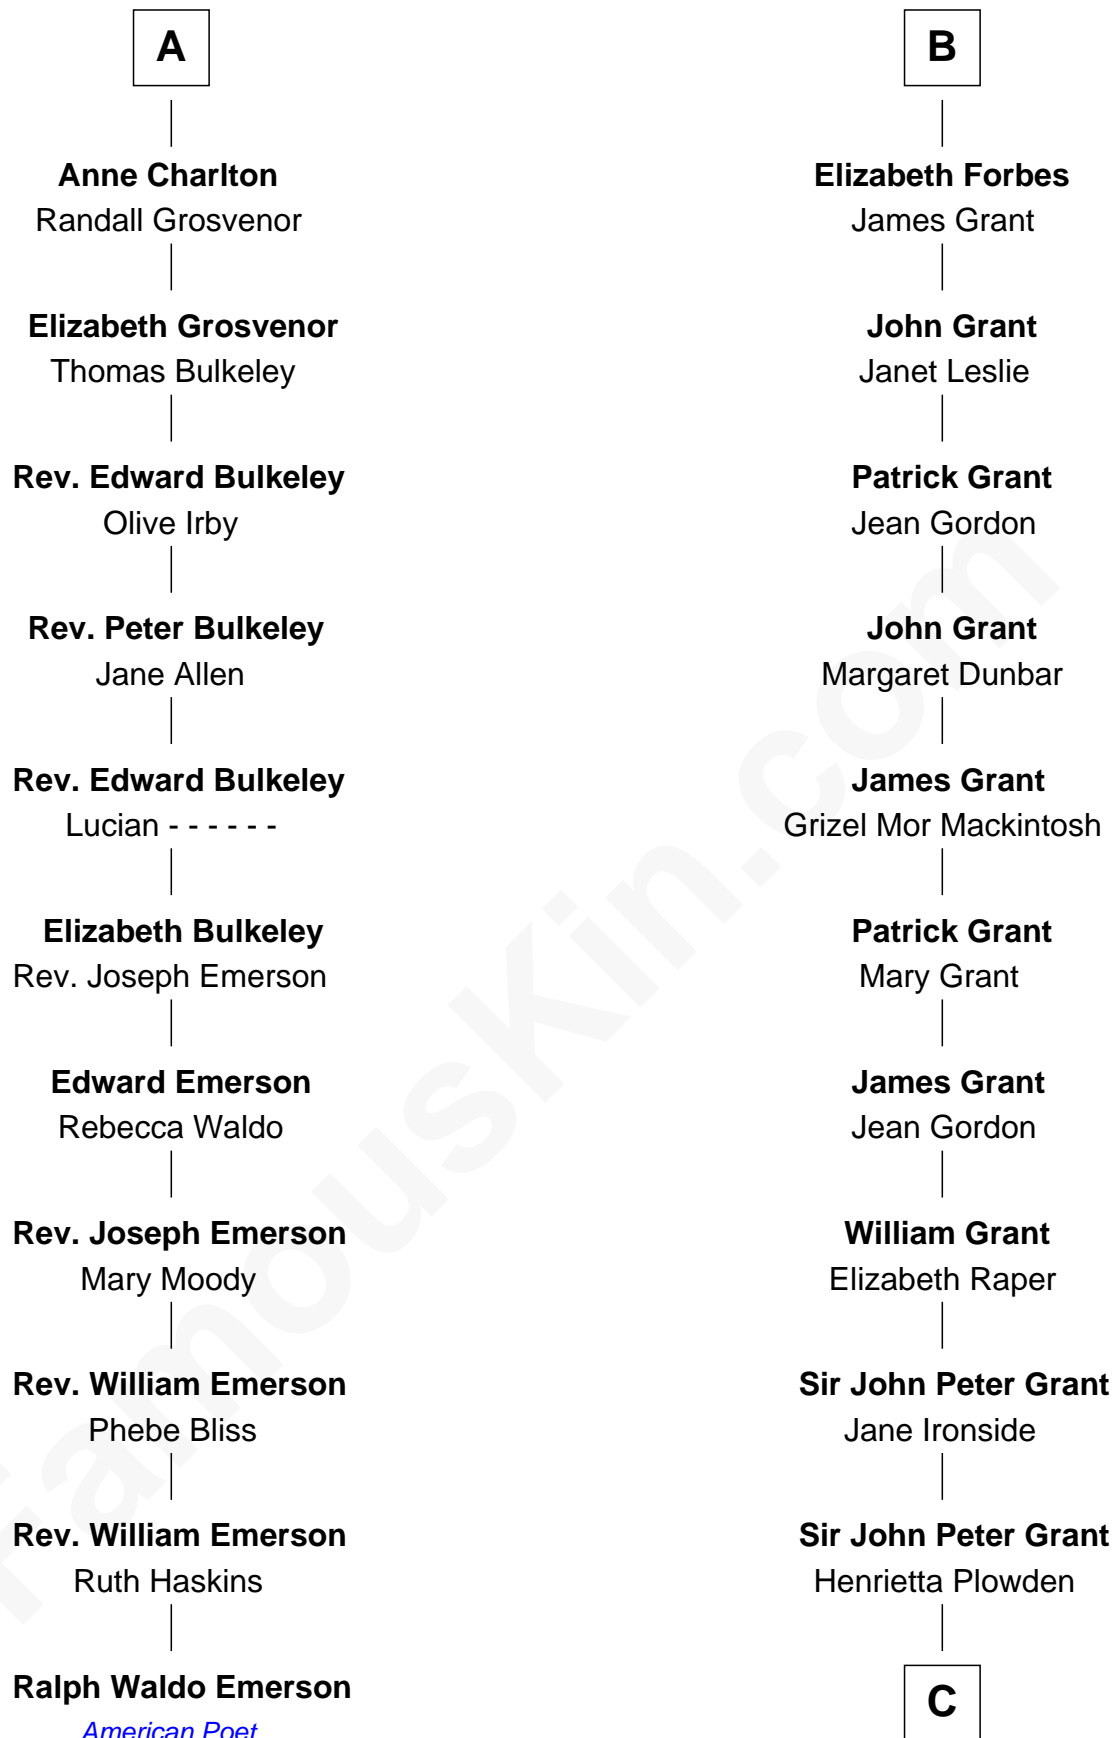

FamousKin.com
Relationship Chart of
Ralph Waldo Emerson
American Poet

17th cousin 1 time removed of

Lytton Strachey
Author and Co-Founder of Bloomsbury Group

C

Jane Maria Grant
Sir Richard Strachey

Lytton Strachey
British Author