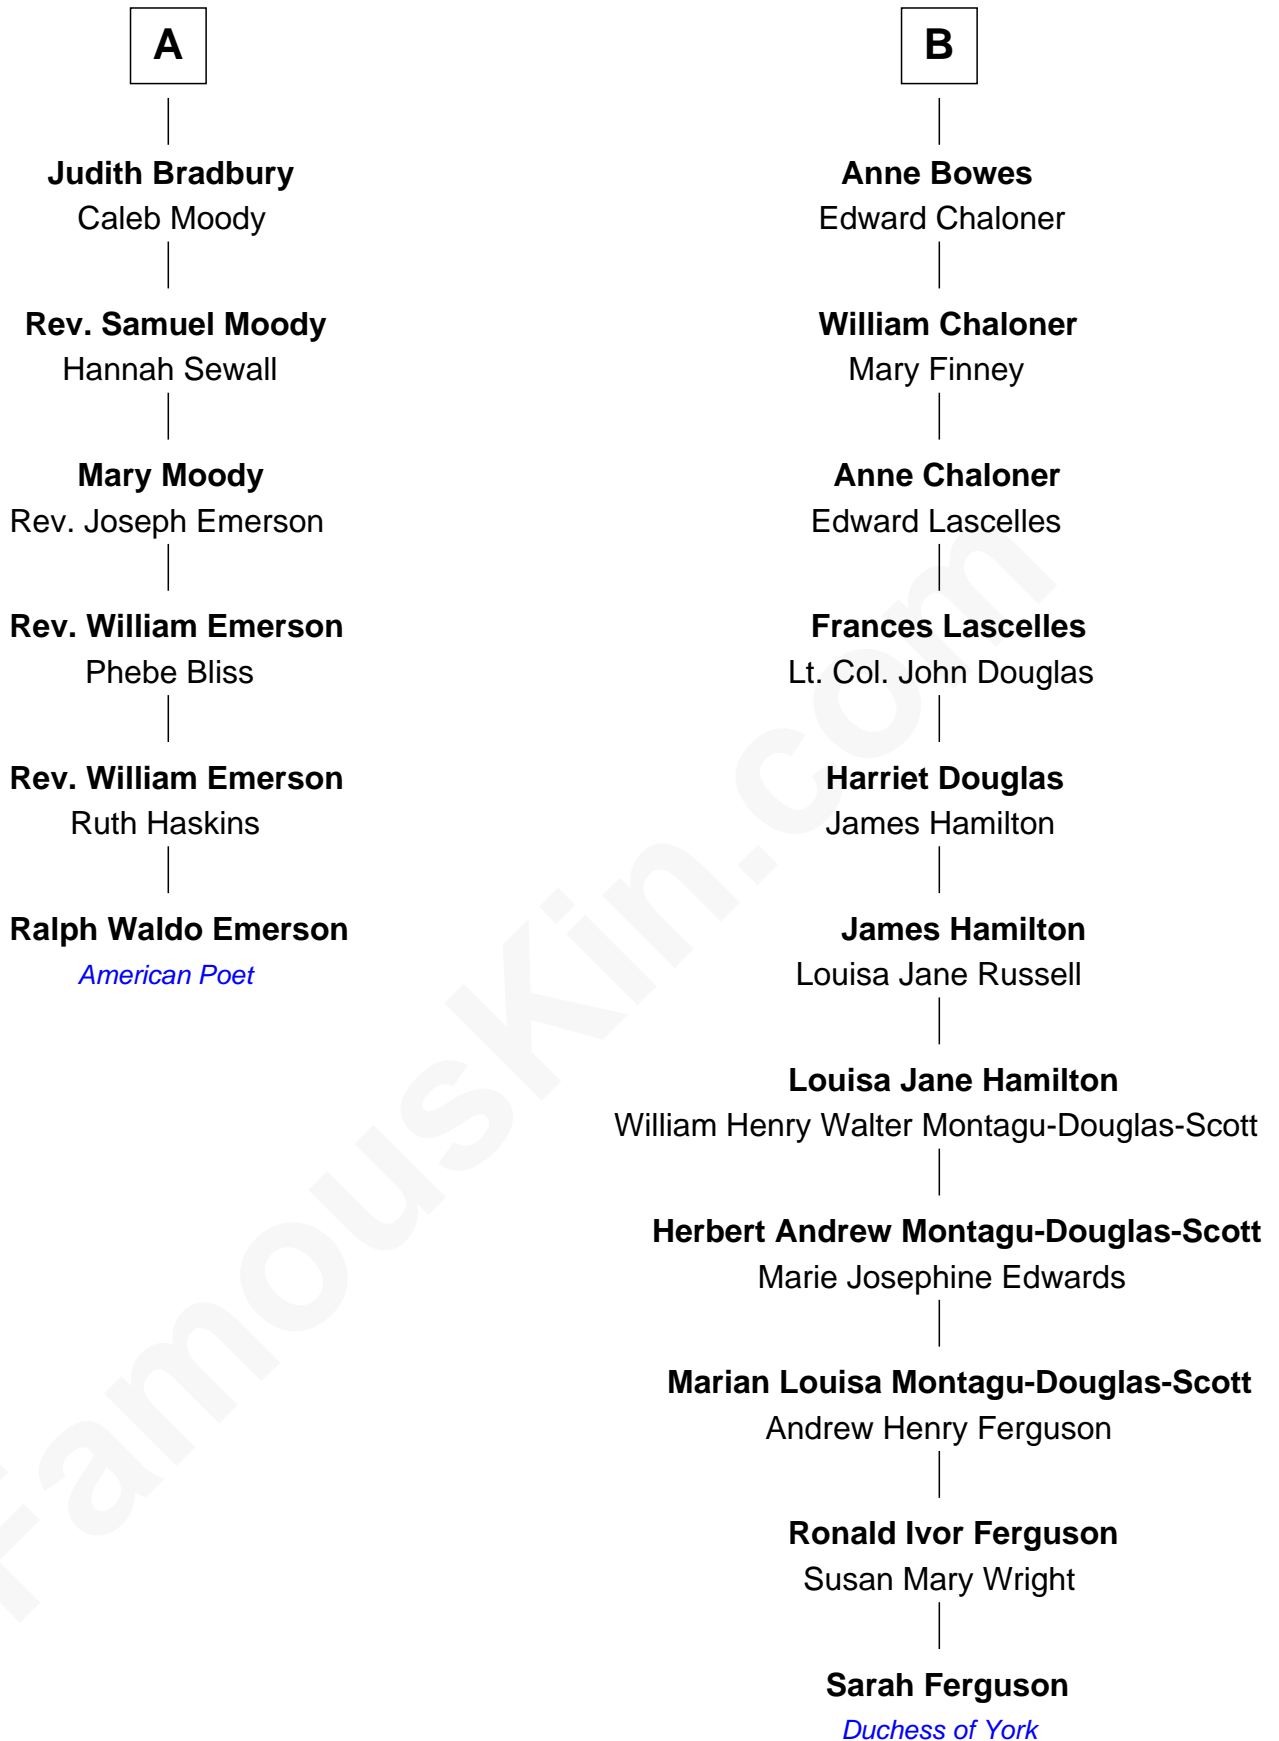

FamousKin.com

Relationship Chart of

Ralph Waldo Emerson

American Poet

12th cousin 5 times removed of

Sarah Ferguson

Duchess of York

William Cotton

Alice Abbott

Sarah Ferguson photo by [Norbert Aepli](#) (CC BY 3.0)