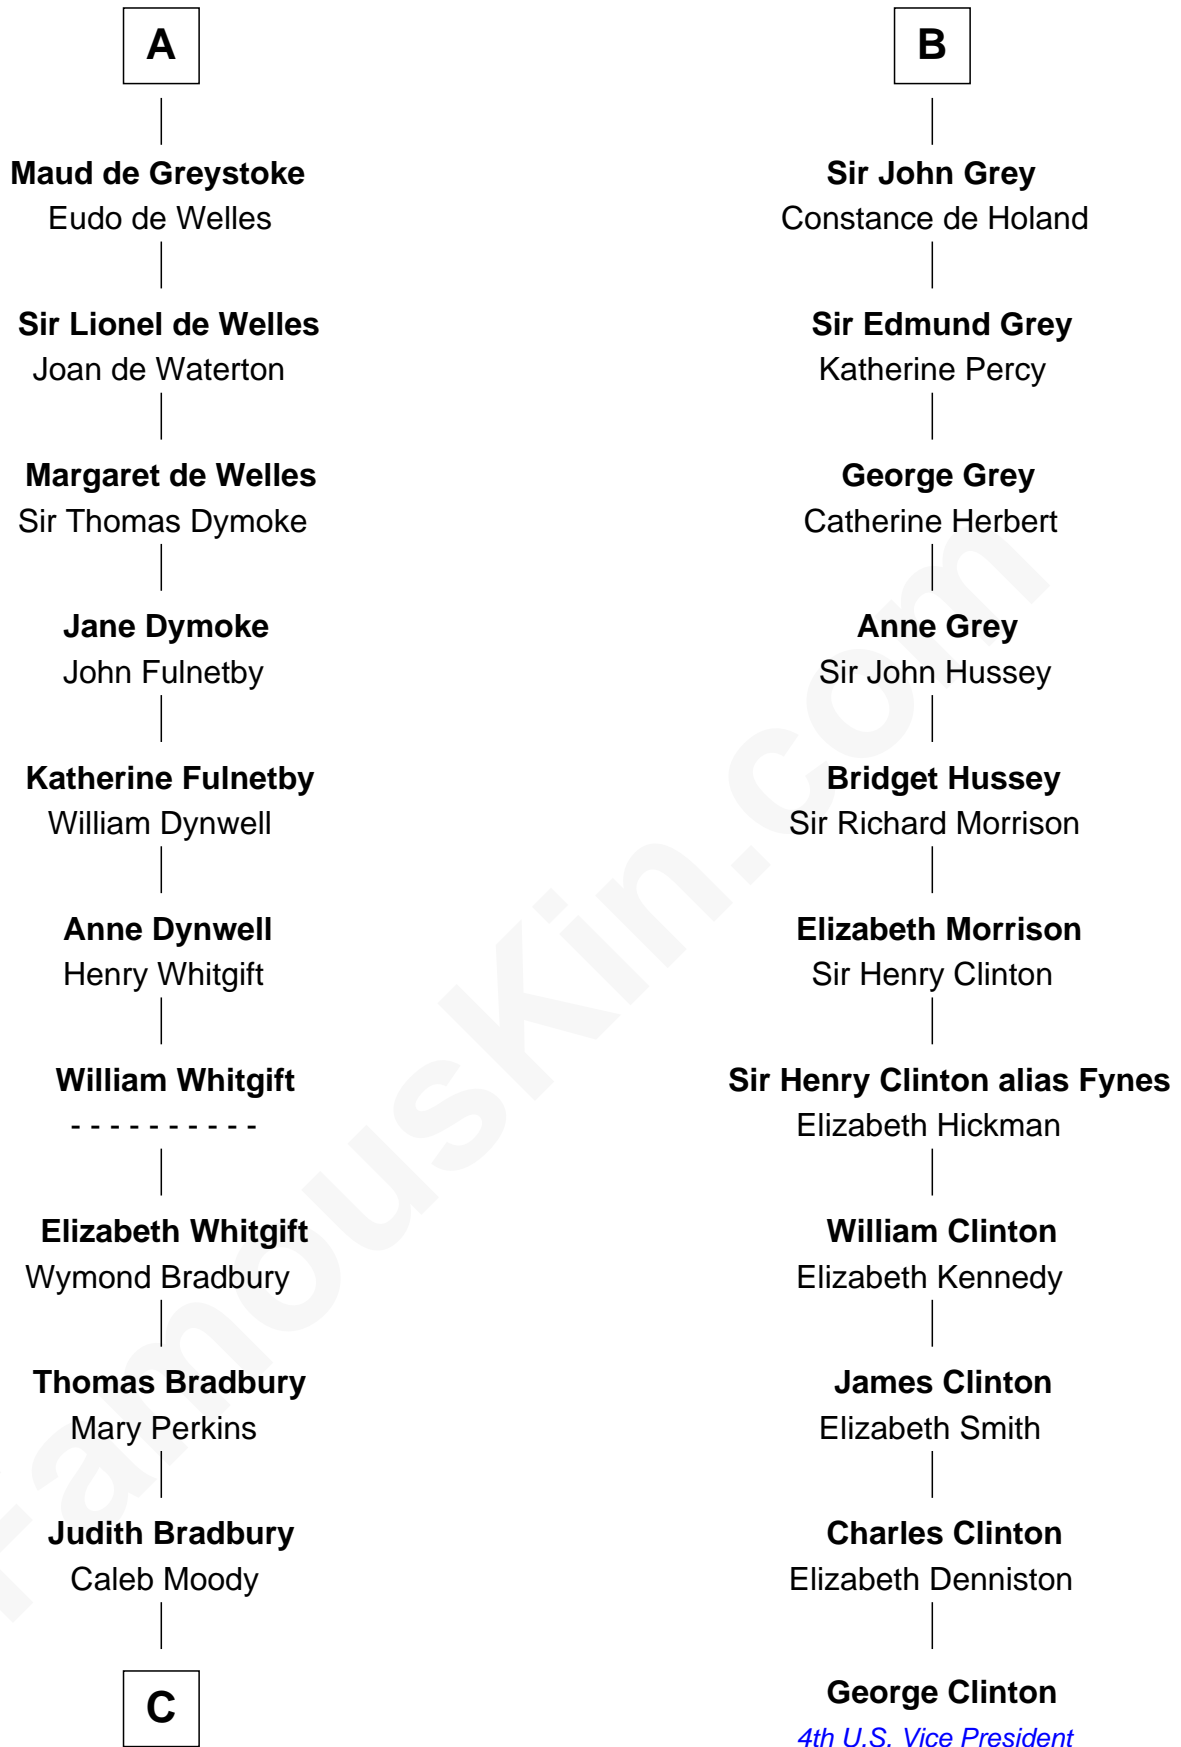

FamousKin.com

Relationship Chart of

Ralph Waldo Emerson

American Poet

17th cousin 4 times removed of

George Clinton

4th U.S. Vice President

C