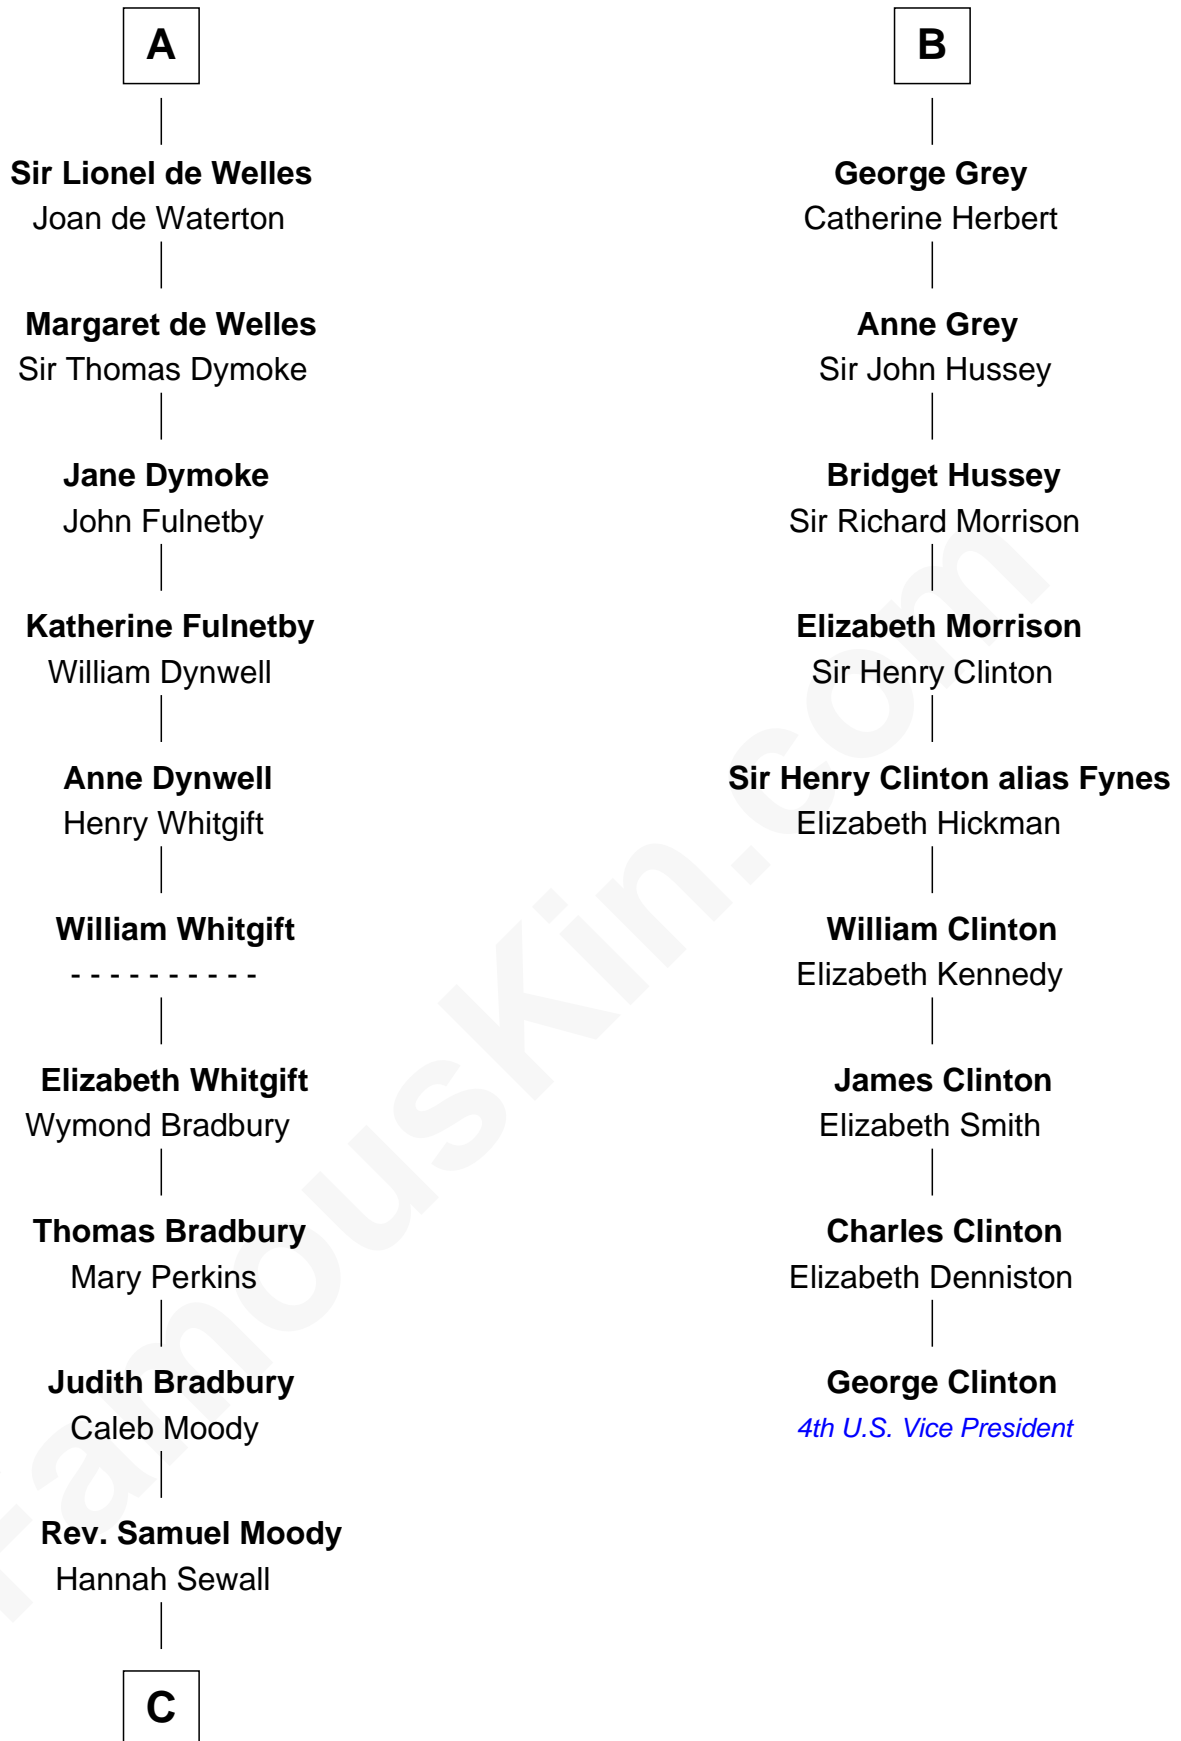

FamousKin.com
Relationship Chart of
Ralph Waldo Emerson
American Poet

15th cousin 5 times removed of
George Clinton
4th U.S. Vice President

Sir Humphrey de Bohun
Maud of Eu

C

FamousKin.com