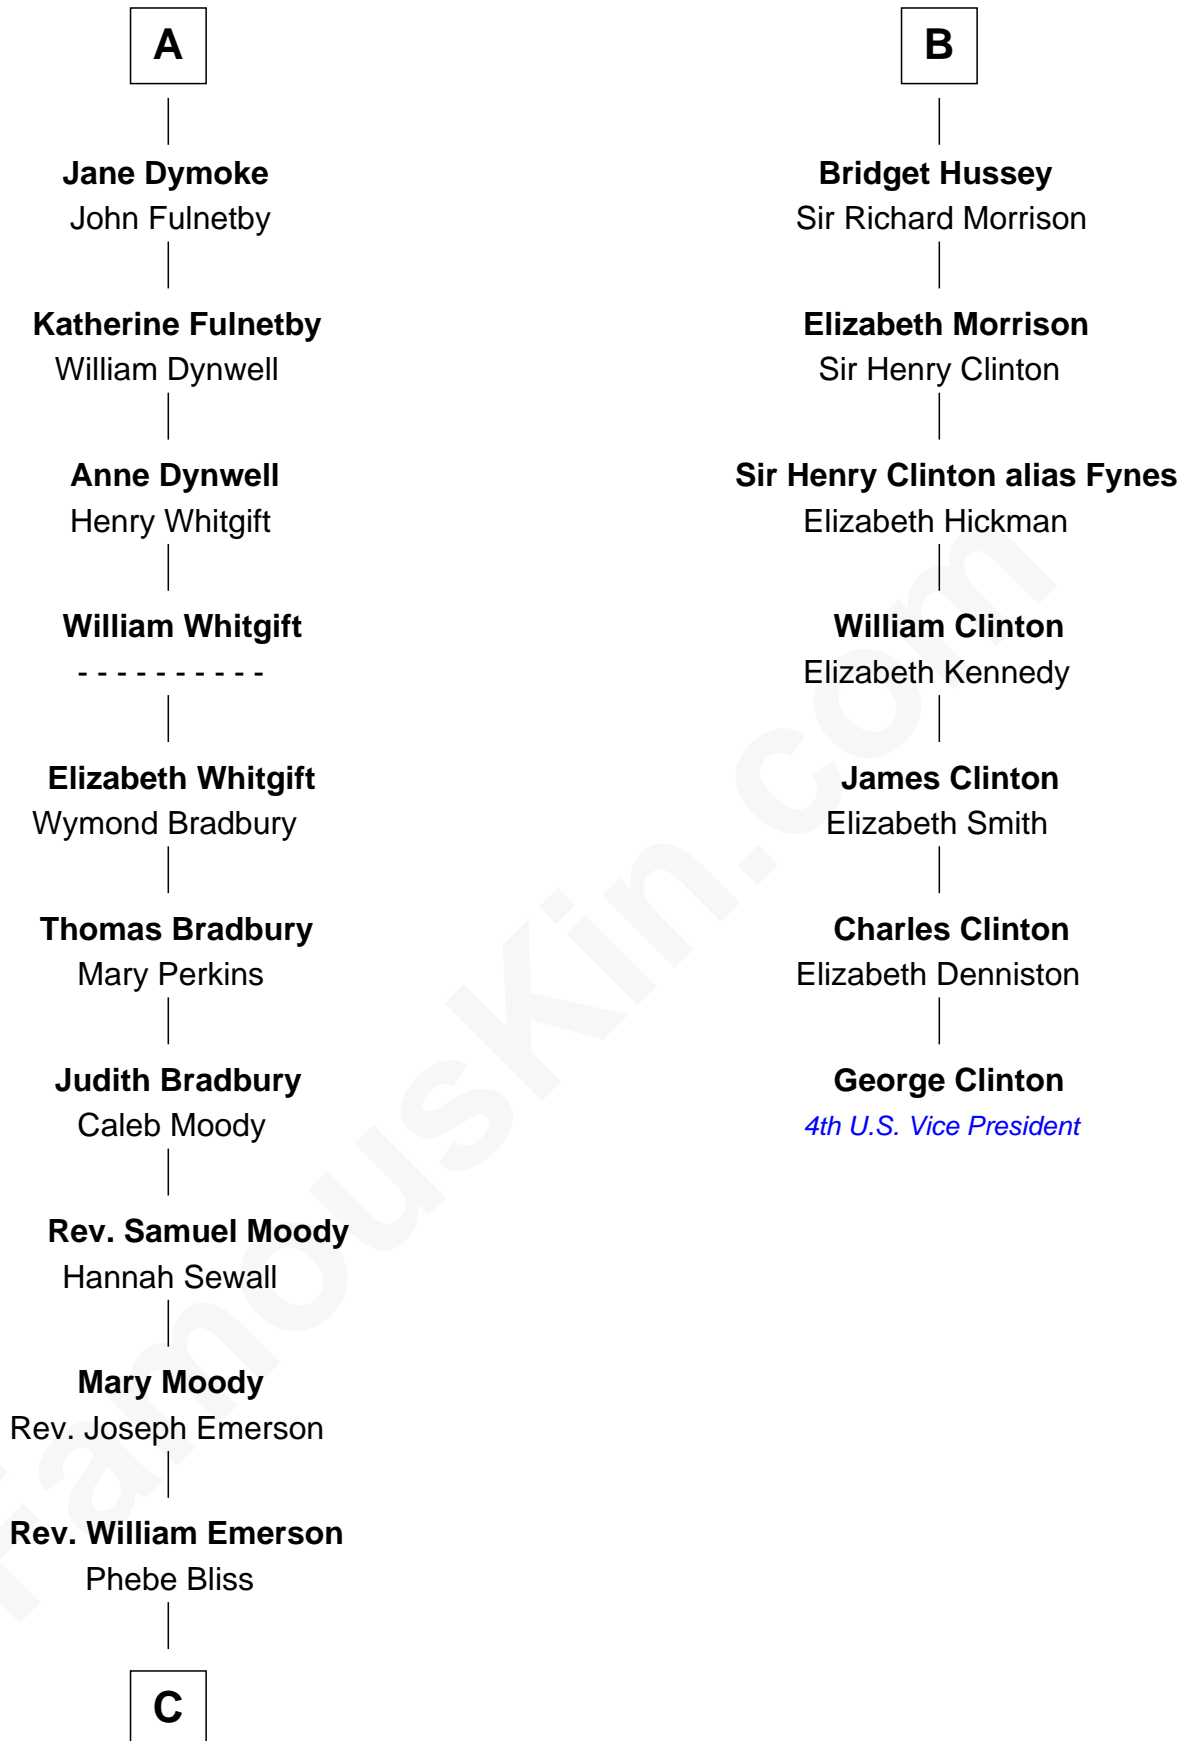

FamousKin.com

Relationship Chart of Ralph Waldo Emerson

American Poet

13th cousin 5 times removed of

George Clinton

4th U.S. Vice President

C

Rev. William Emerson