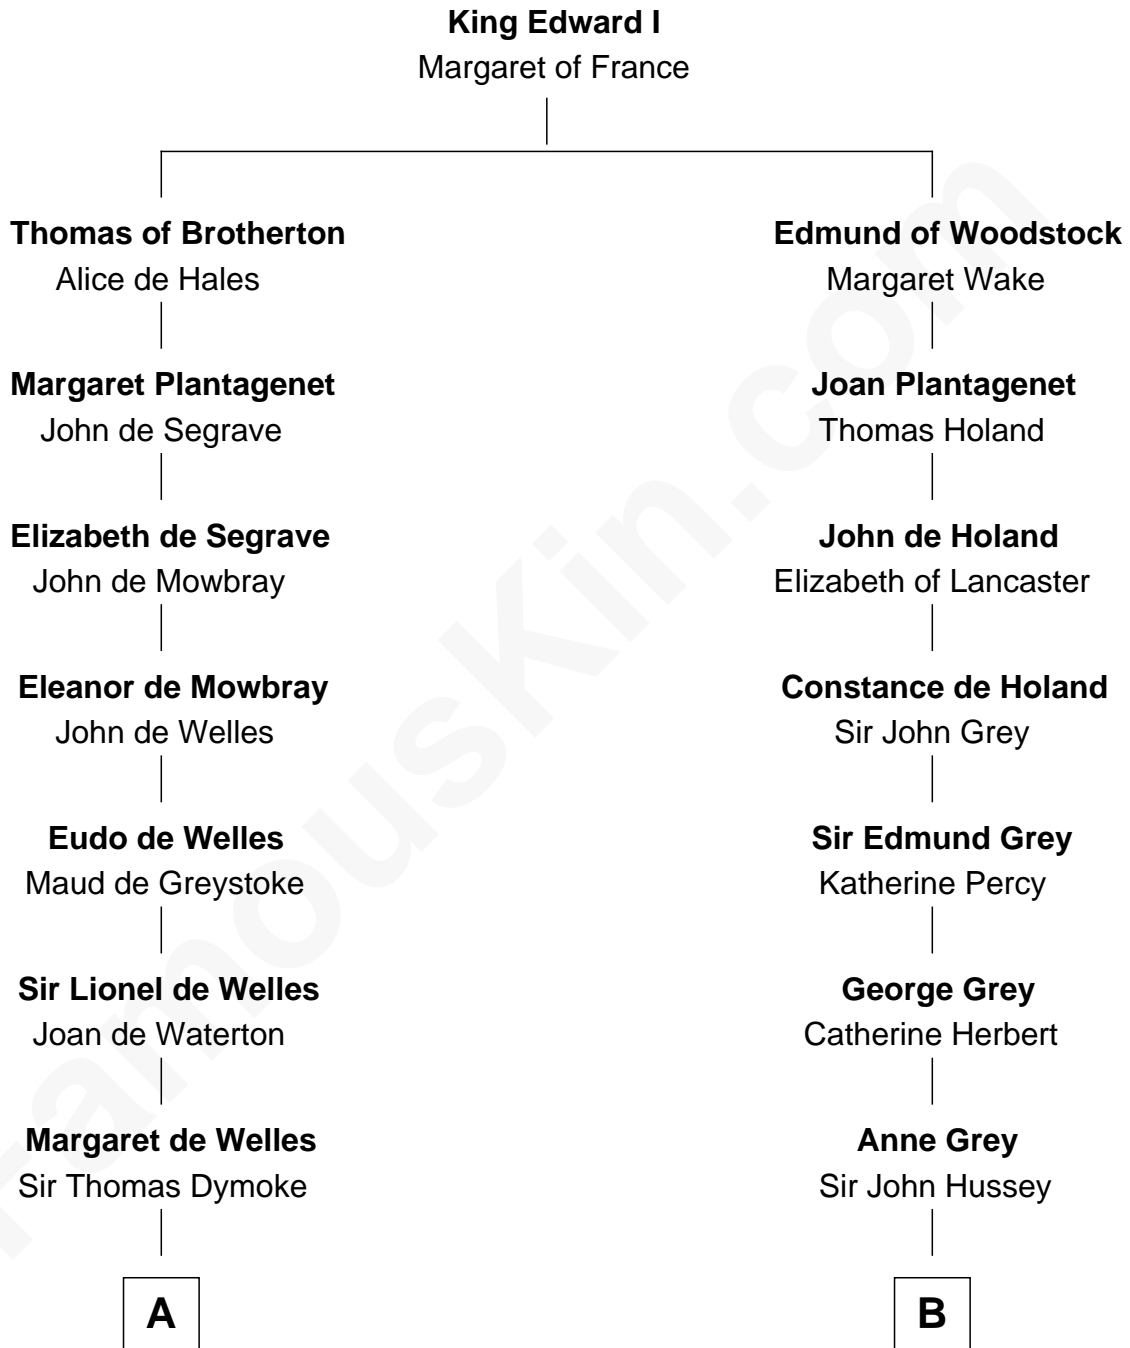

FamousKin.com

Relationship Chart of Ralph Waldo Emerson

American Poet

13th cousin 5 times removed of

George Clinton

4th U.S. Vice President

C

Rev. William Emerson