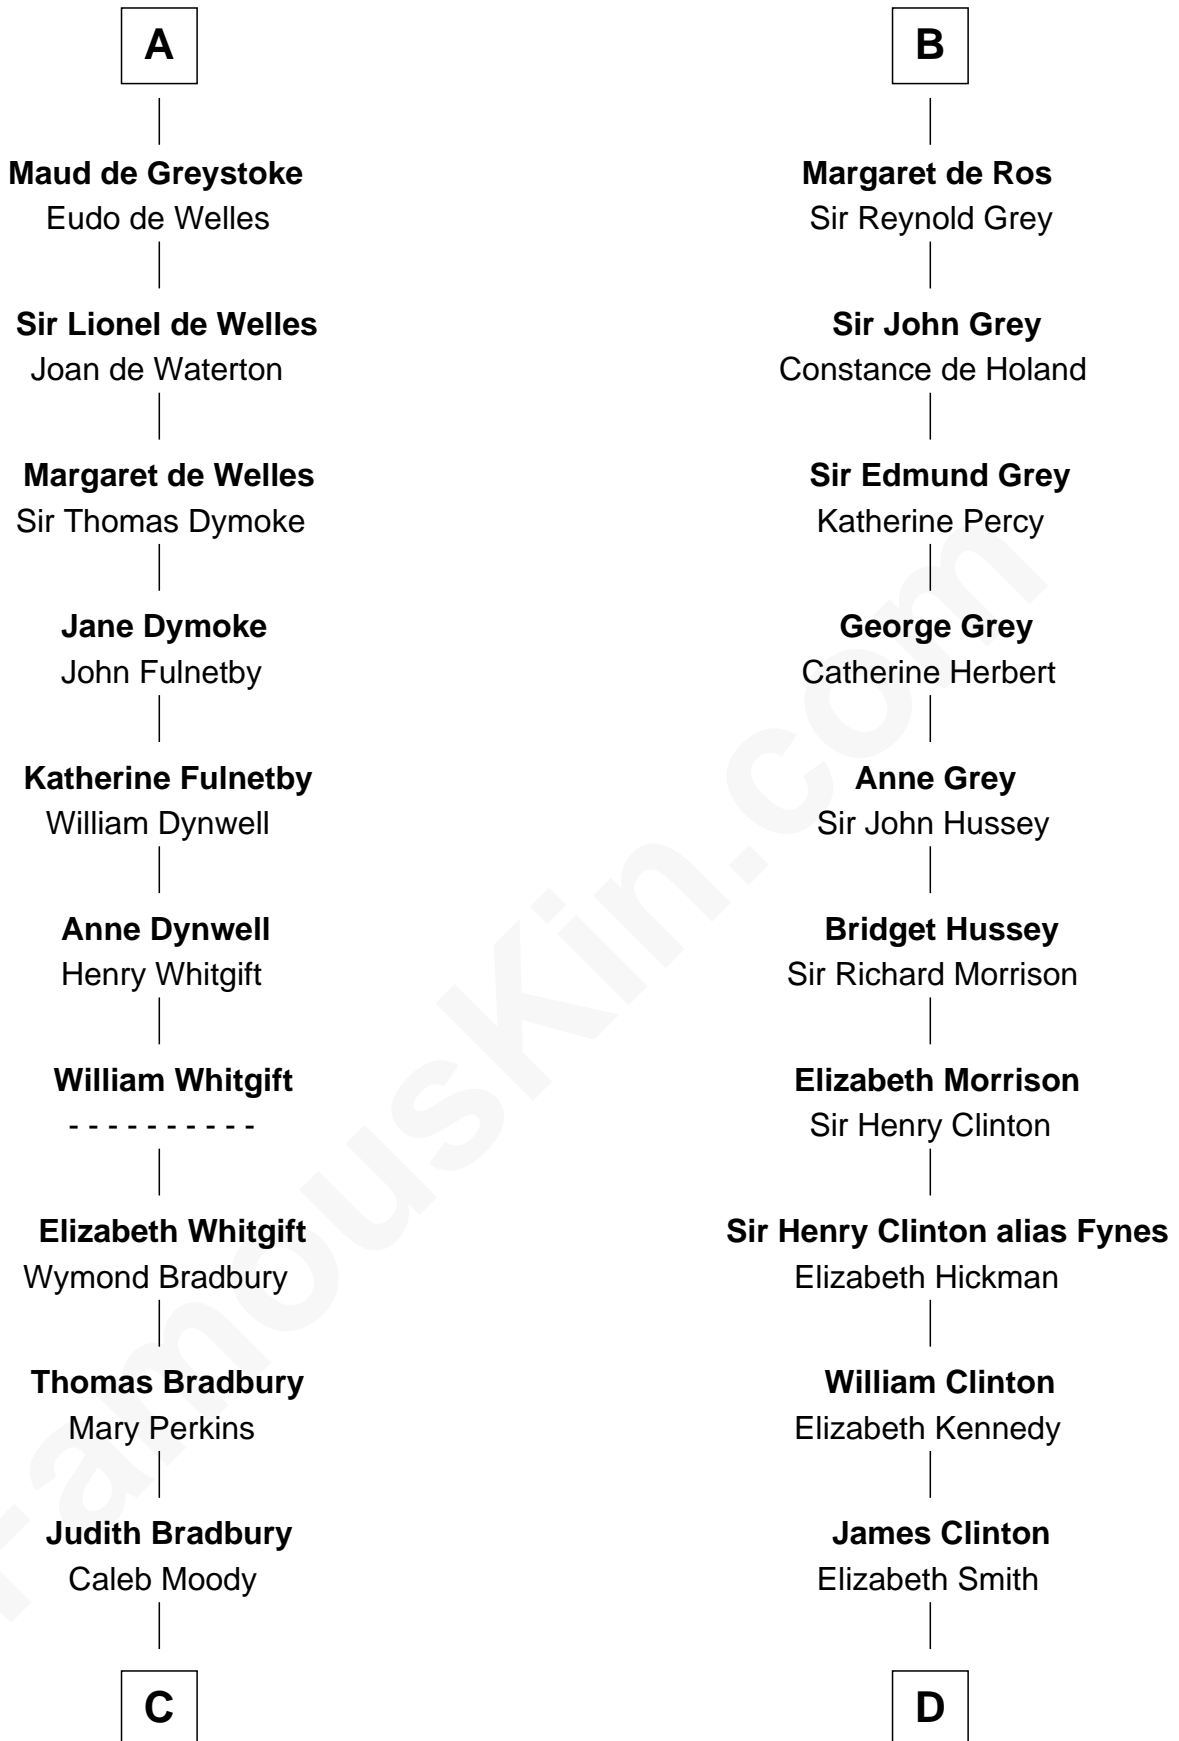

FamousKin.com

Relationship Chart of Ralph Waldo Emerson

American Poet

18th cousin 3 times removed of

George Clinton

4th U.S. Vice President

C

Rev. Samuel Moody
Hannah Sewall

Mary Moody
Rev. Joseph Emerson

Rev. William Emerson
Phebe Bliss

Rev. William Emerson
Ruth Haskins

Ralph Waldo Emerson
American Poet

D

Charles Clinton
Elizabeth Denniston

George Clinton
4th U.S. Vice President