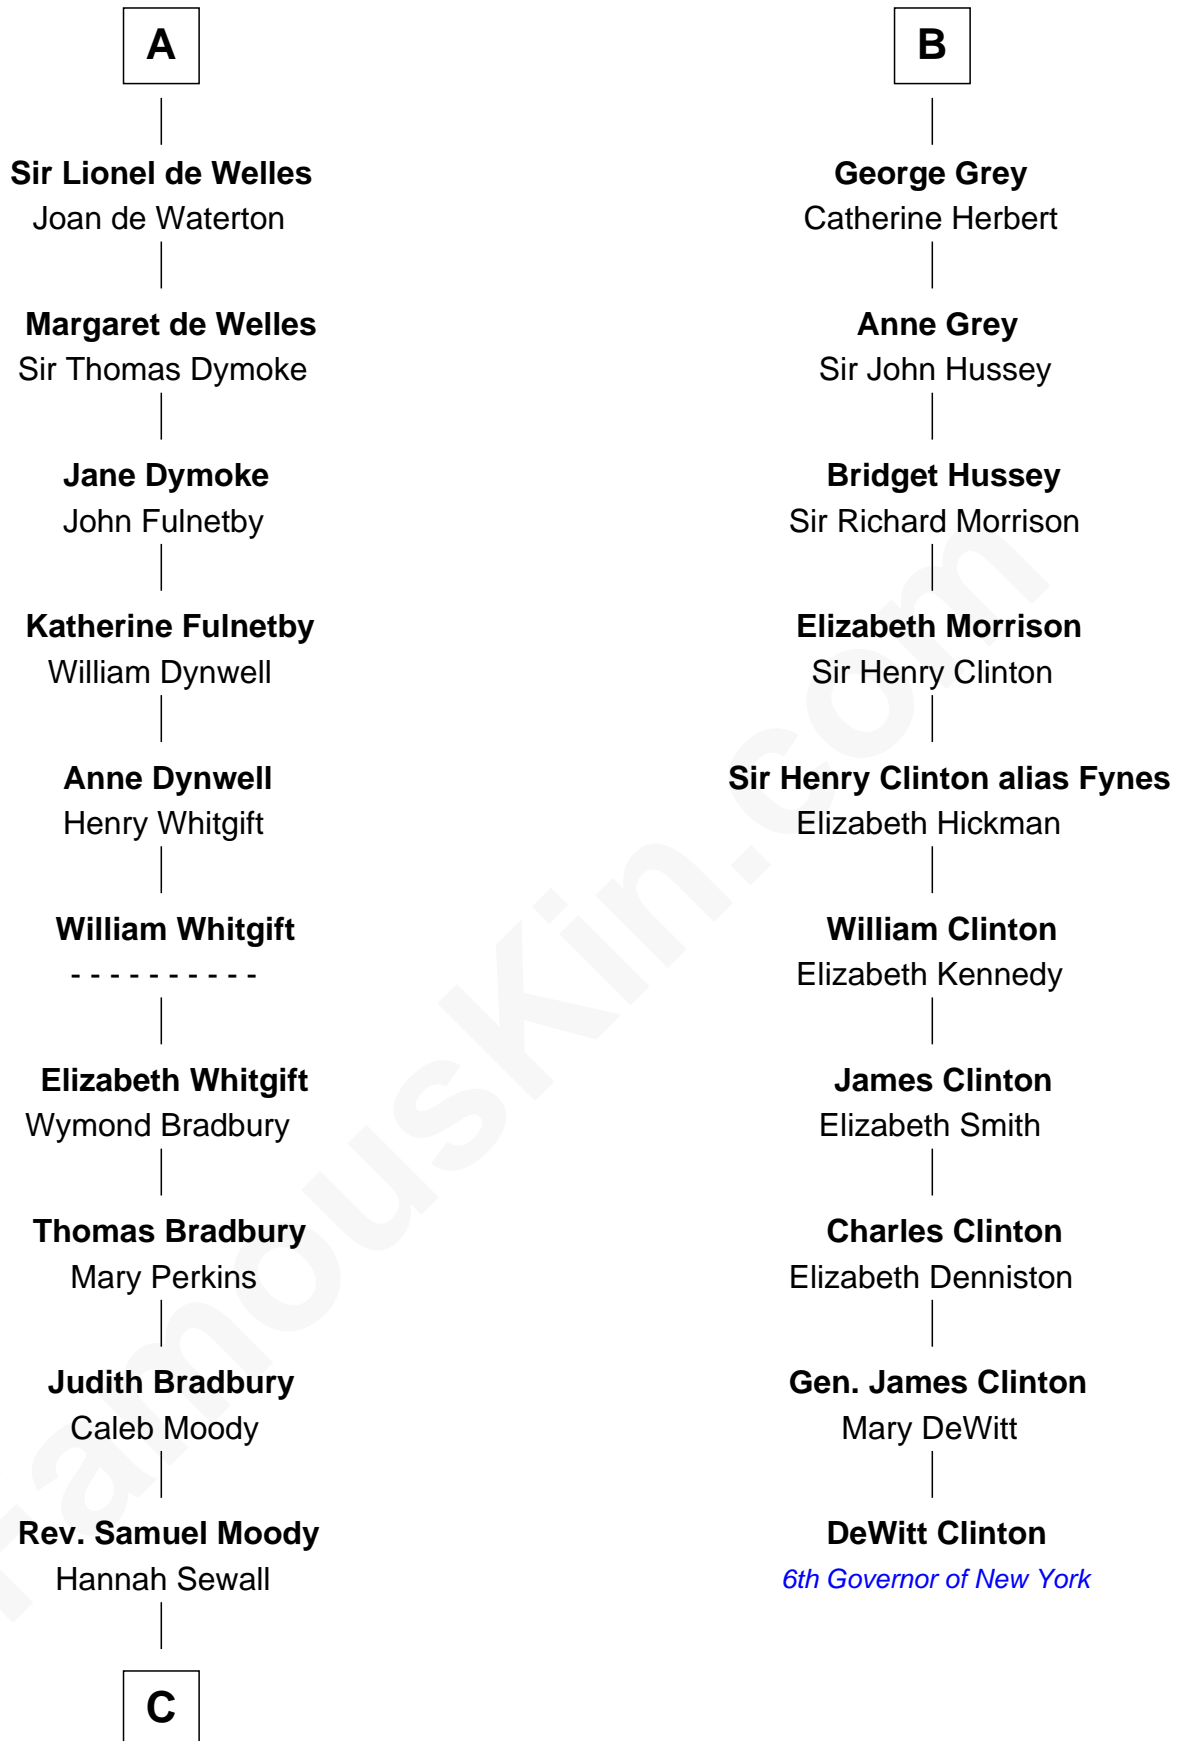

FamousKin.com
Relationship Chart of
Ralph Waldo Emerson
American Poet

16th cousin 4 times removed of

DeWitt Clinton
6th Governor of New York

Sir Humphrey de Bohun
Maud of Eu

C

—
Mary Moody

Rev. Joseph Emerson