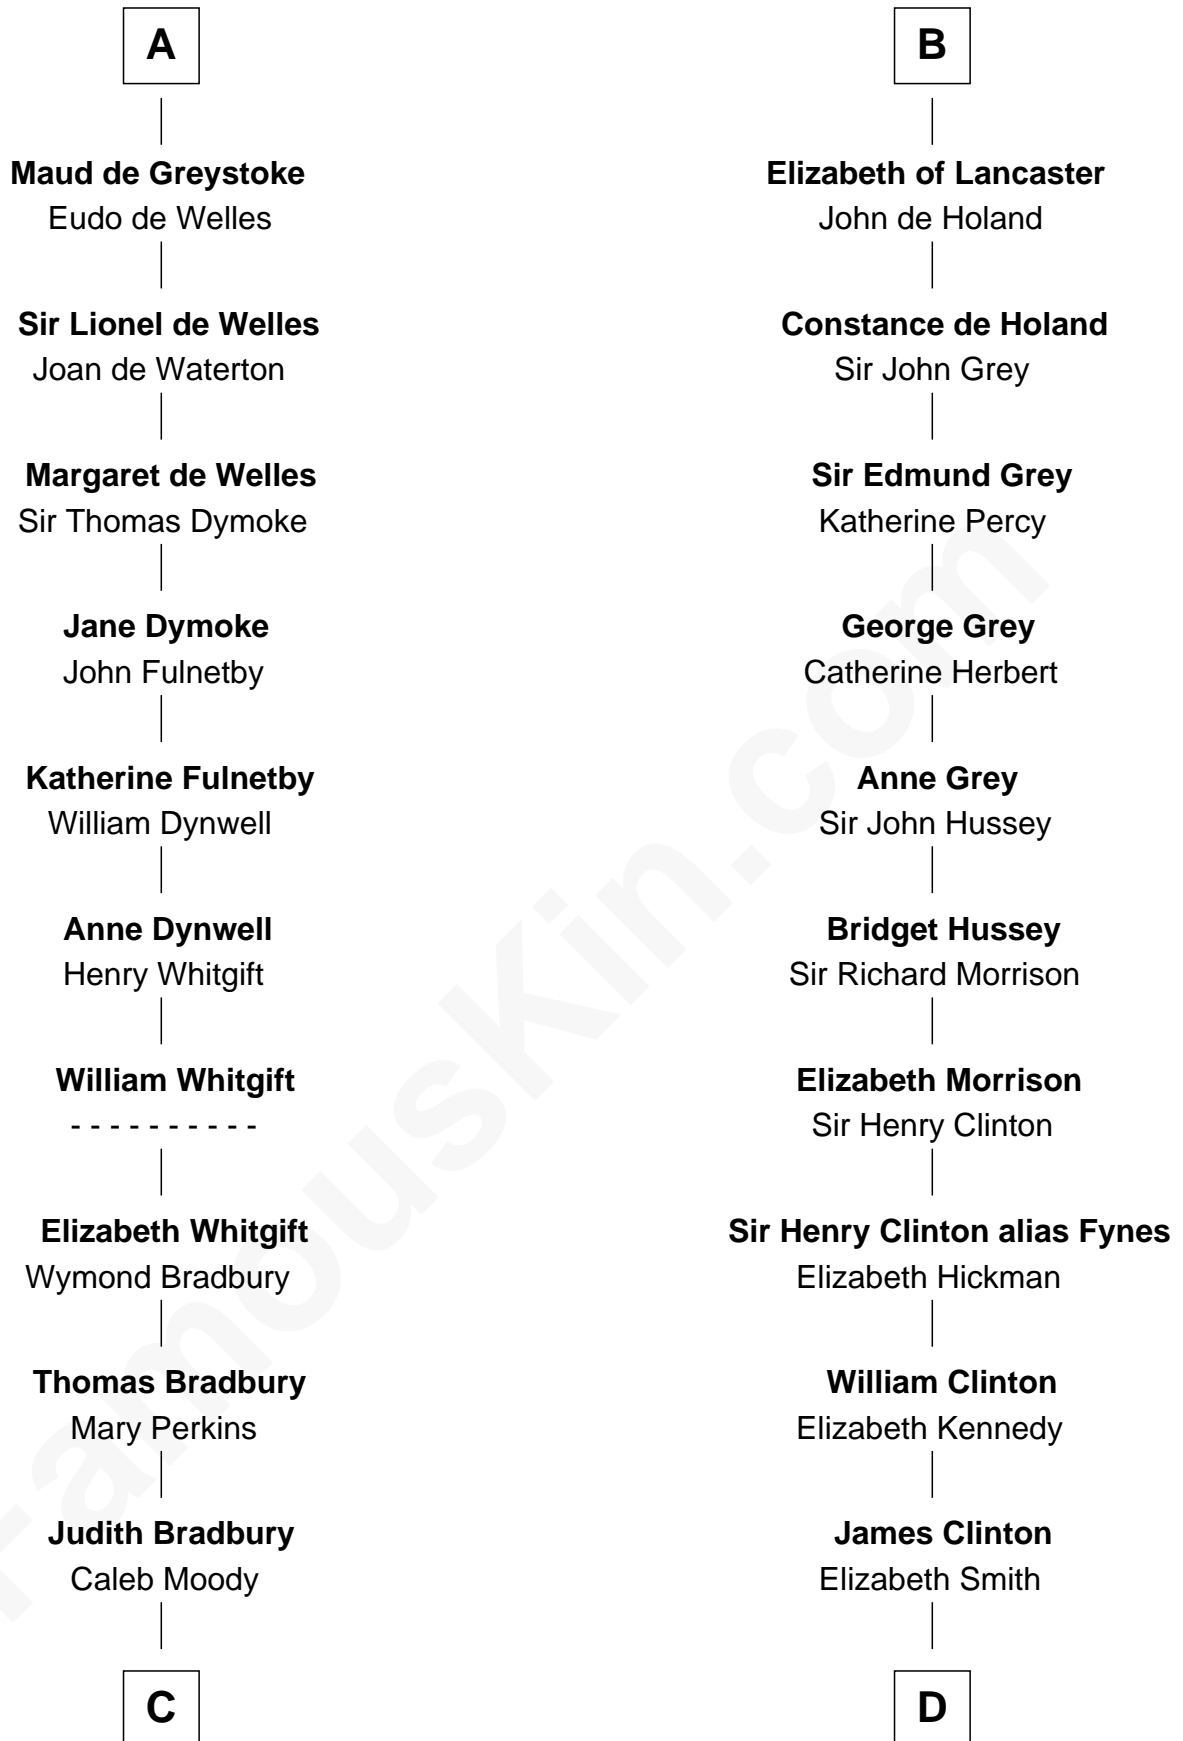

FamousKin.com

Relationship Chart of Ralph Waldo Emerson

American Poet

19th cousin 2 times removed of

DeWitt Clinton

6th Governor of New York

C

Rev. Samuel Moody