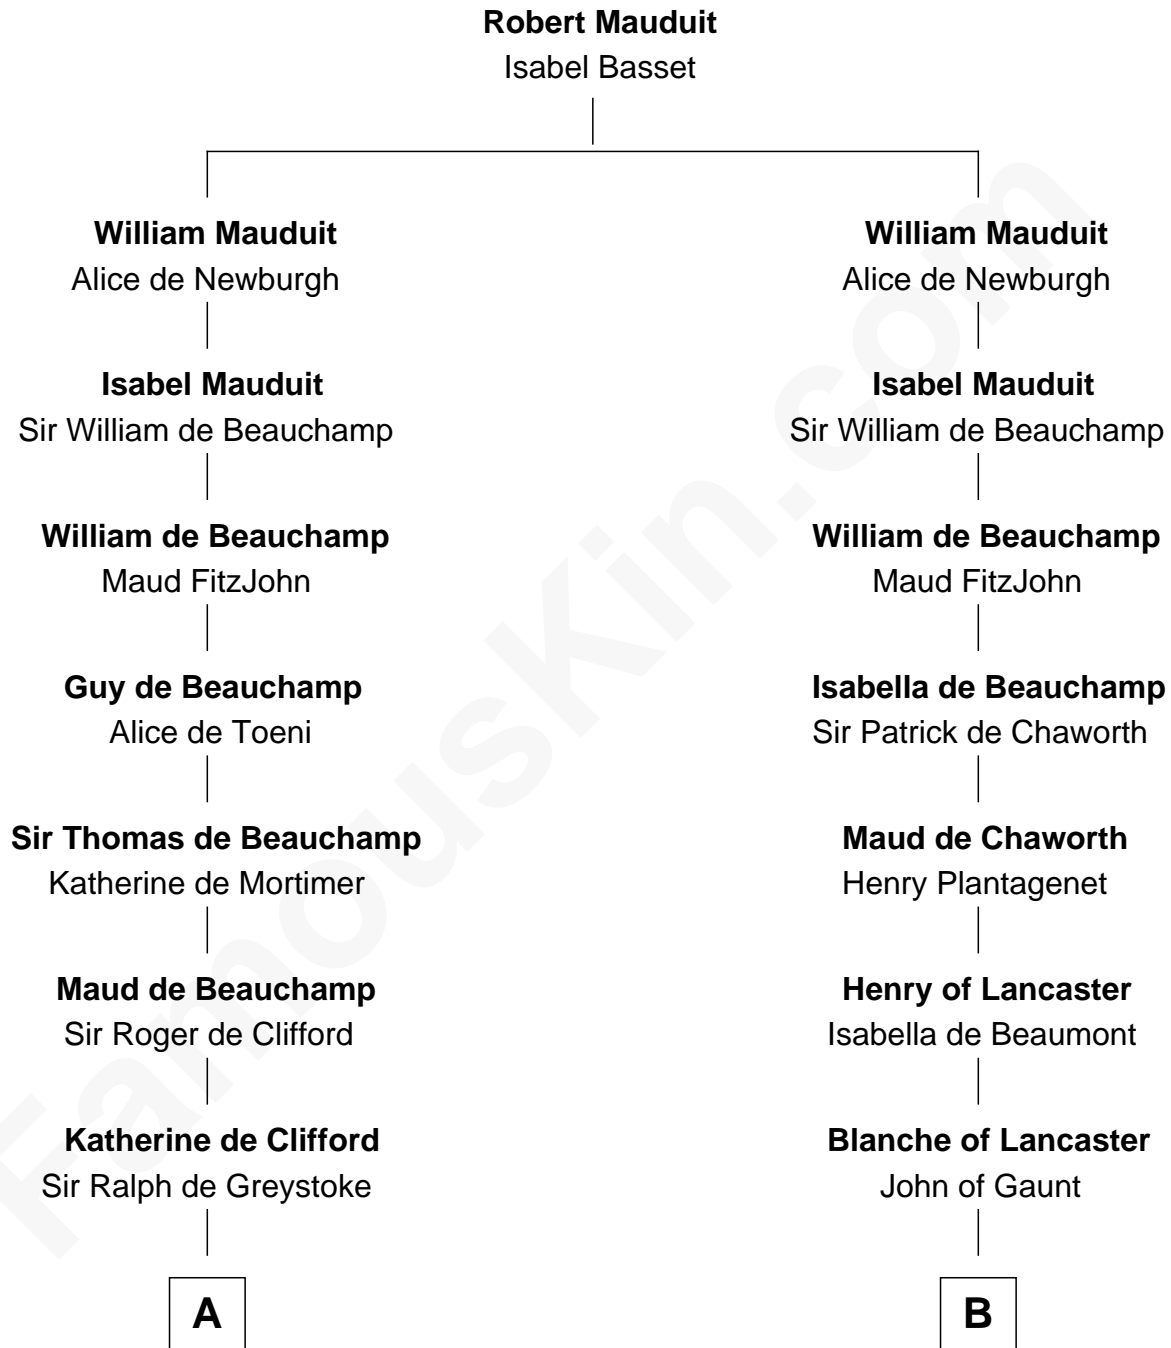

FamousKin.com

Relationship Chart of Ralph Waldo Emerson

American Poet

19th cousin 2 times removed of

DeWitt Clinton

6th Governor of New York

C

Rev. Samuel Moody

Hannah Sewall

Mary Moody

Rev. Joseph Emerson

Rev. William Emerson

Phebe Bliss

Rev. William Emerson

Ruth Haskins

Ralph Waldo Emerson

American Poet

D

Charles Clinton

Elizabeth Denniston

Gen. James Clinton

Mary DeWitt

DeWitt Clinton

6th Governor of New York