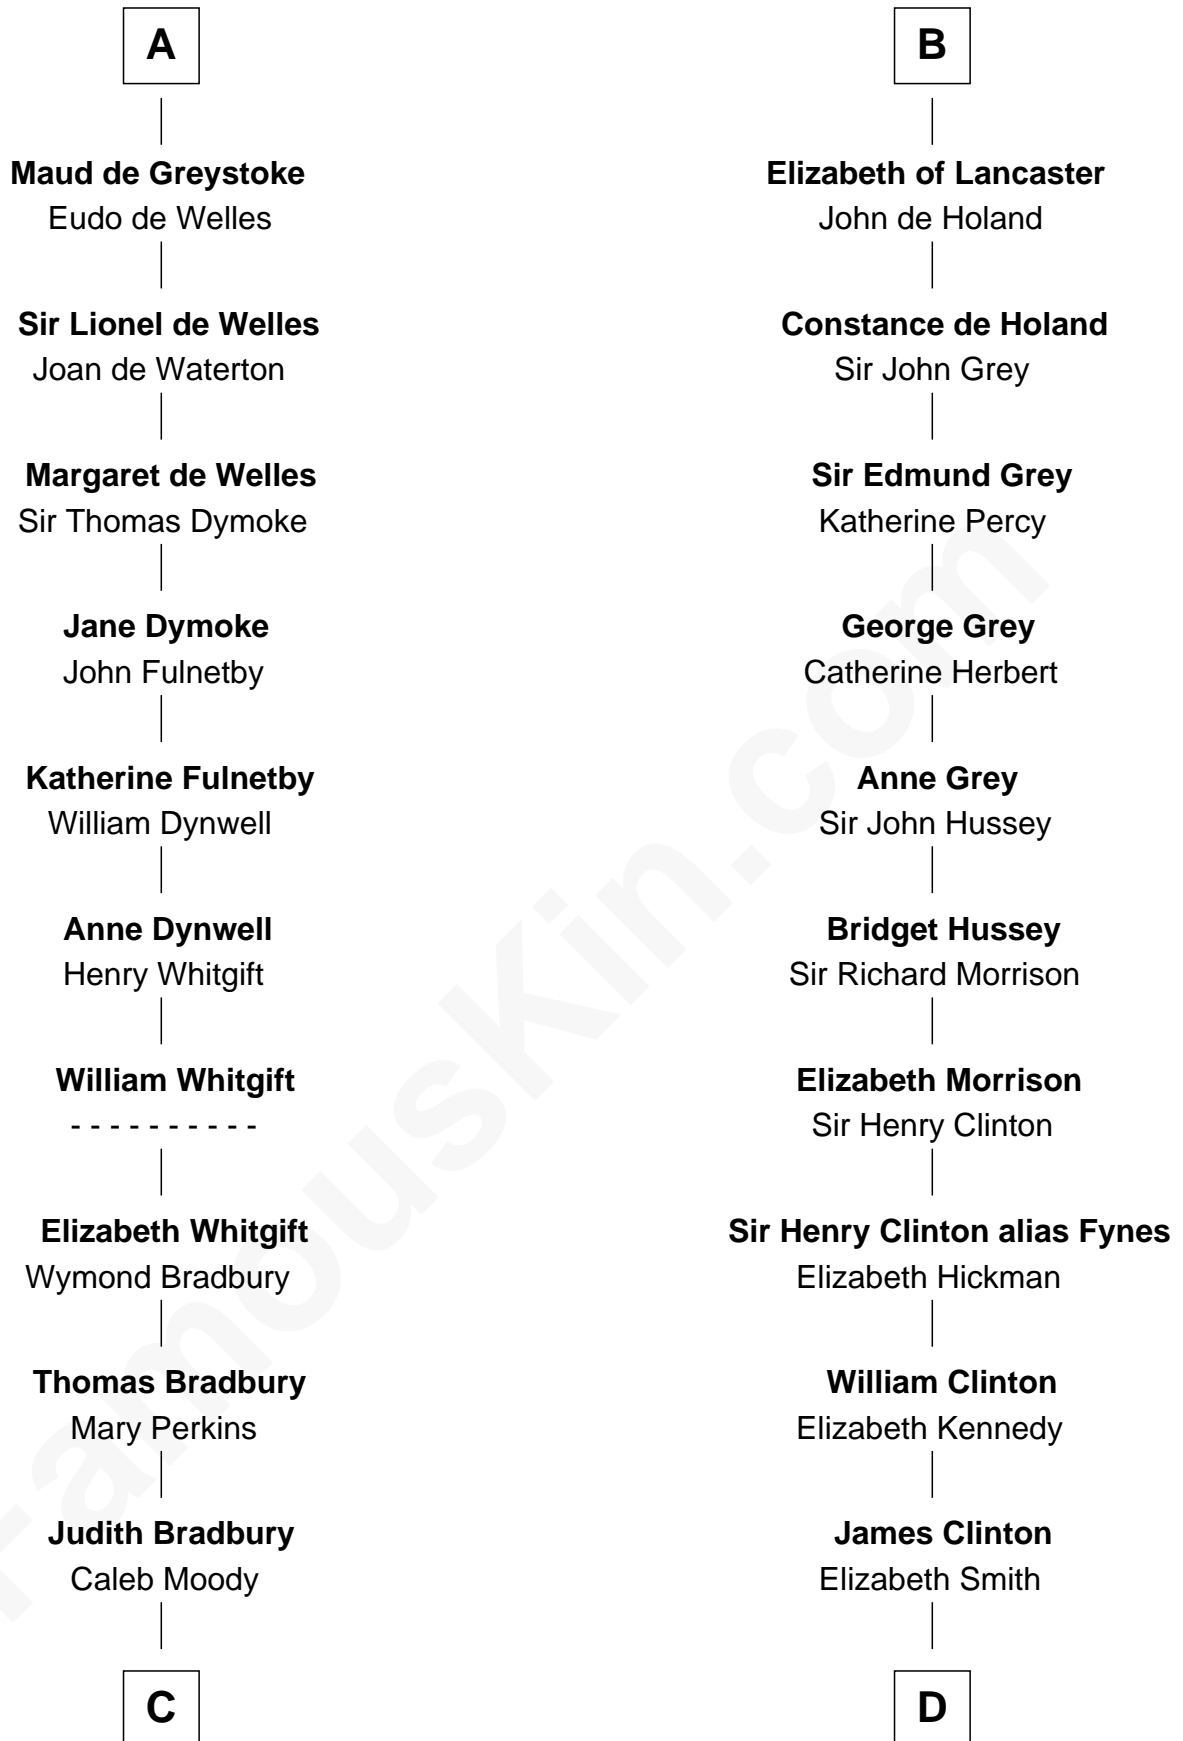

FamousKin.com
Relationship Chart of
Ralph Waldo Emerson
American Poet

19th cousin 2 times removed of

DeWitt Clinton
6th Governor of New York

C

Rev. Samuel Moody

Hannah Sewall

Mary Moody

Rev. Joseph Emerson

Elizabeth Denniston

Gen. James Clinton

Mary DeWitt

DeWitt Clinton

6th Governor of New York