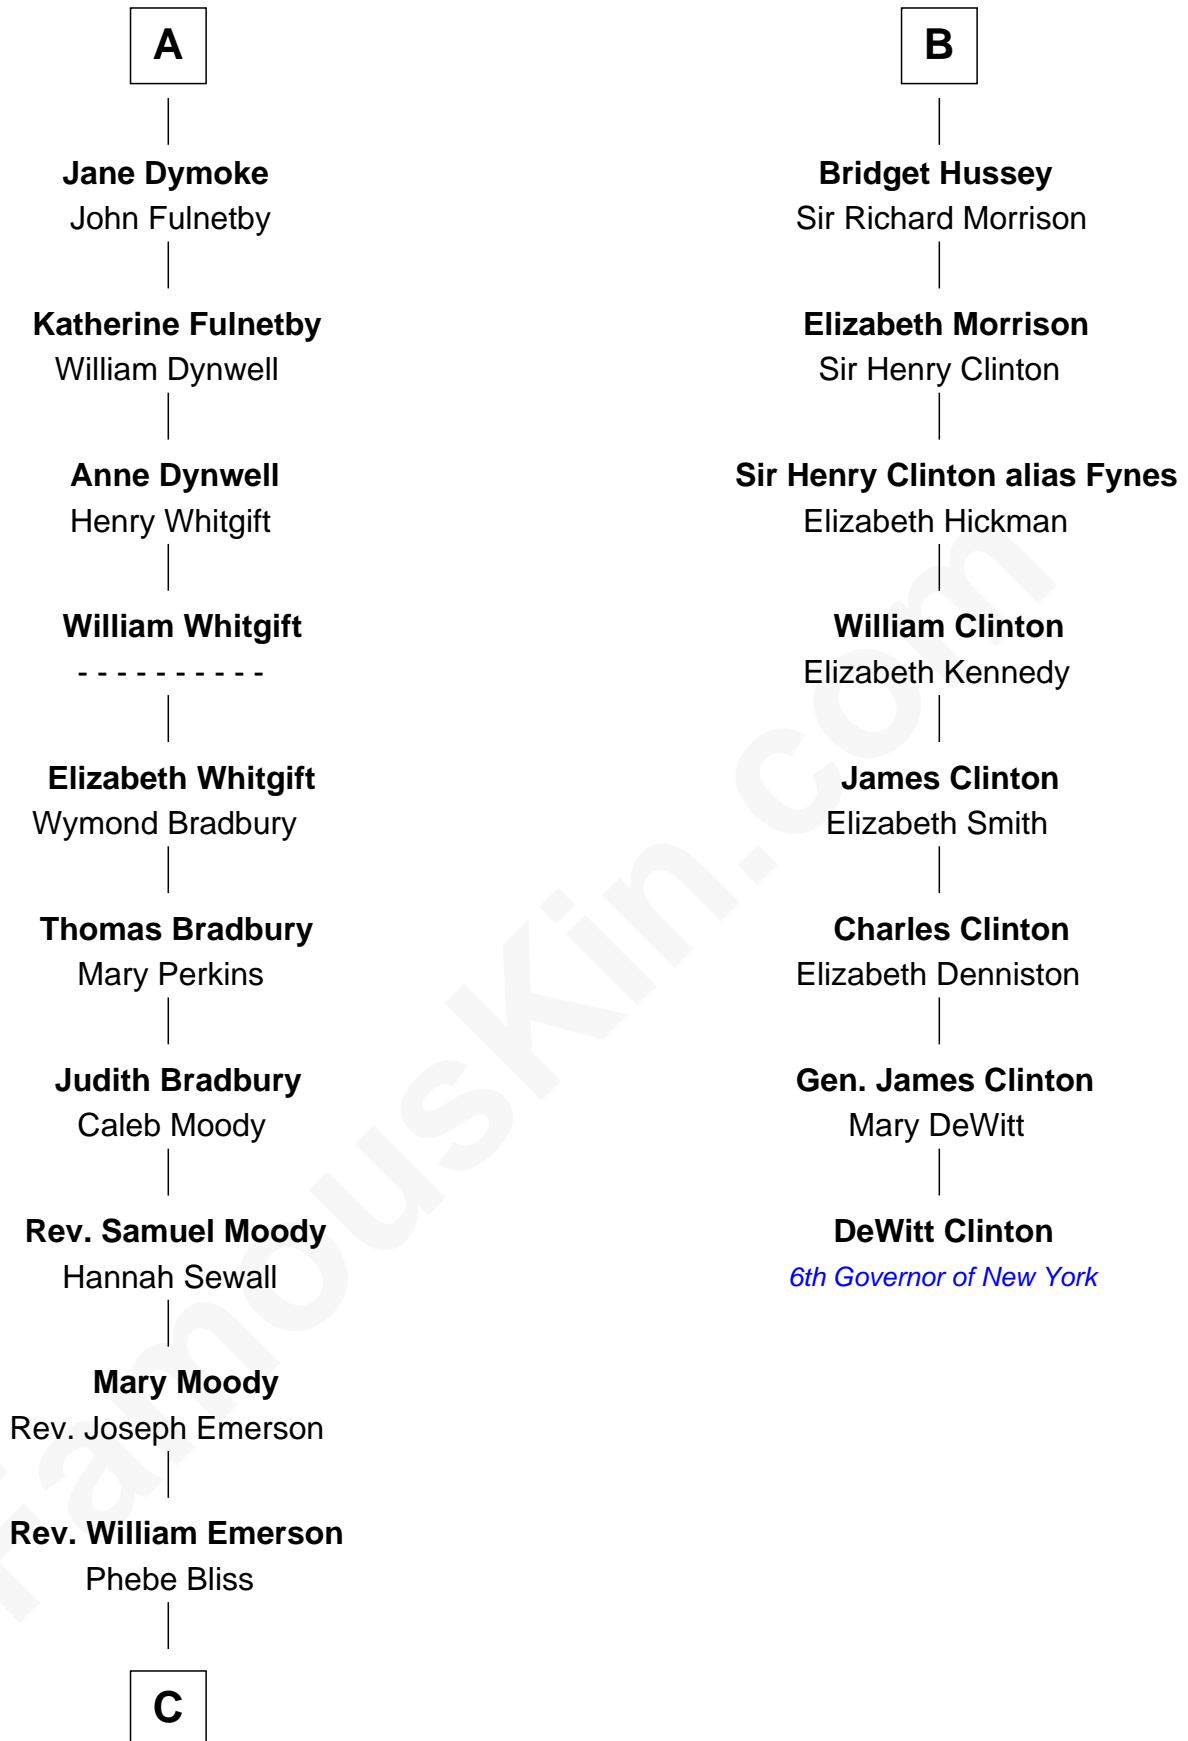

FamousKin.com

Relationship Chart of

Ralph Waldo Emerson

American Poet

14th cousin 4 times removed of

DeWitt Clinton
6th Governor of New York

C

Rev. William Emerson