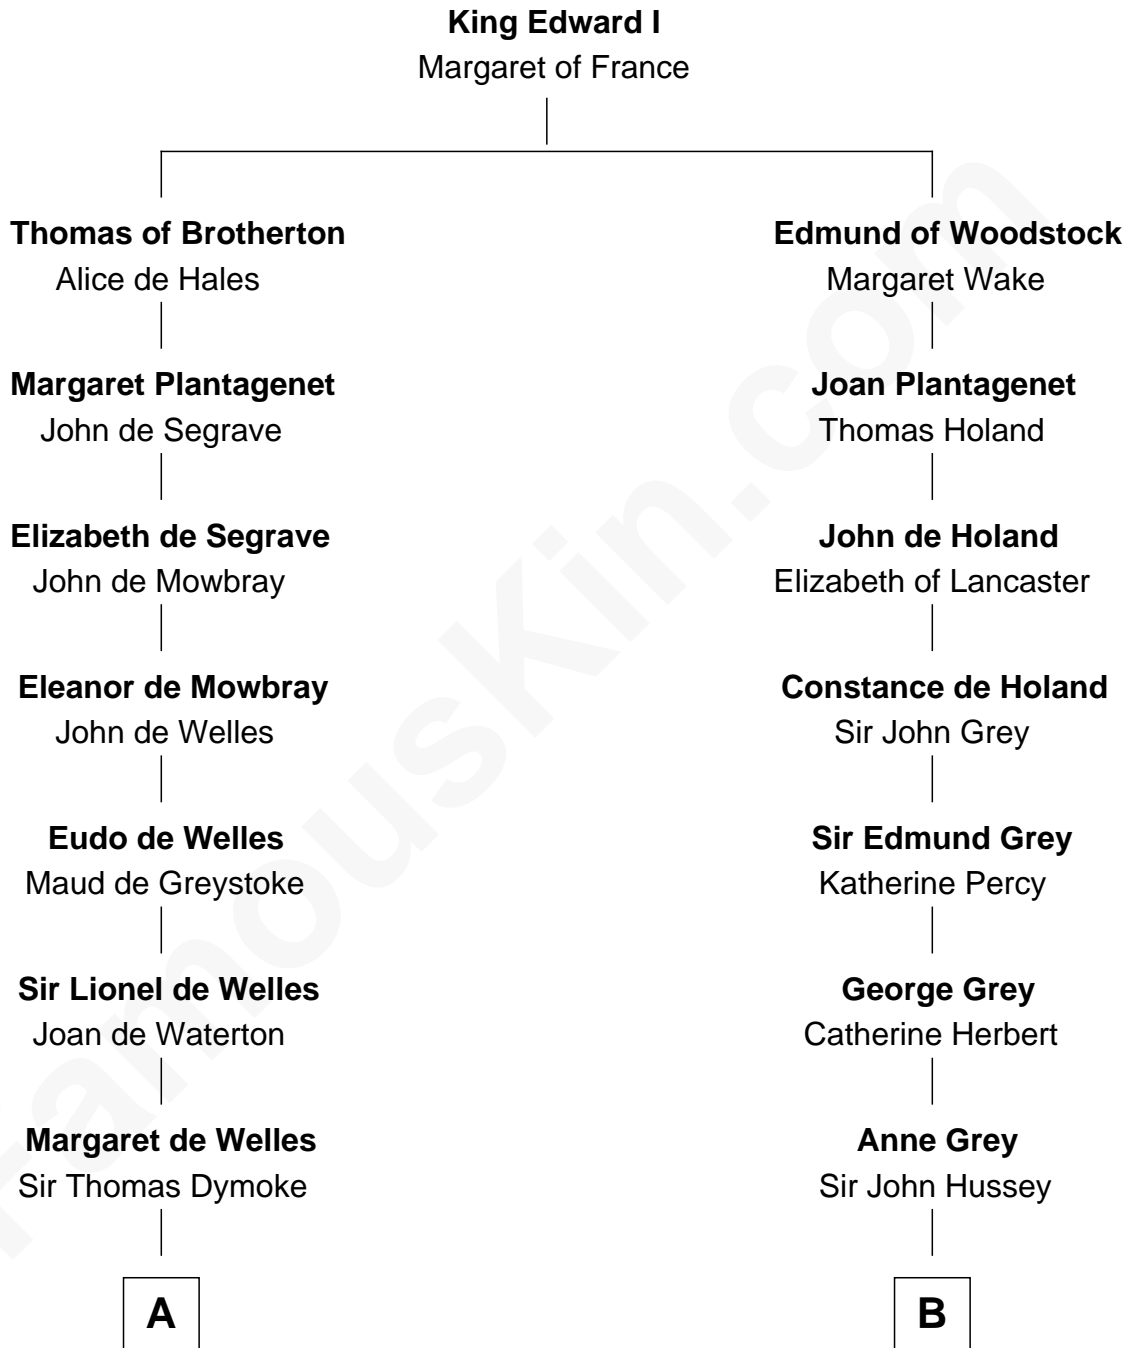

FamousKin.com

Relationship Chart of

Ralph Waldo Emerson

American Poet

14th cousin 4 times removed of

DeWitt Clinton
6th Governor of New York

C

Rev. William Emerson