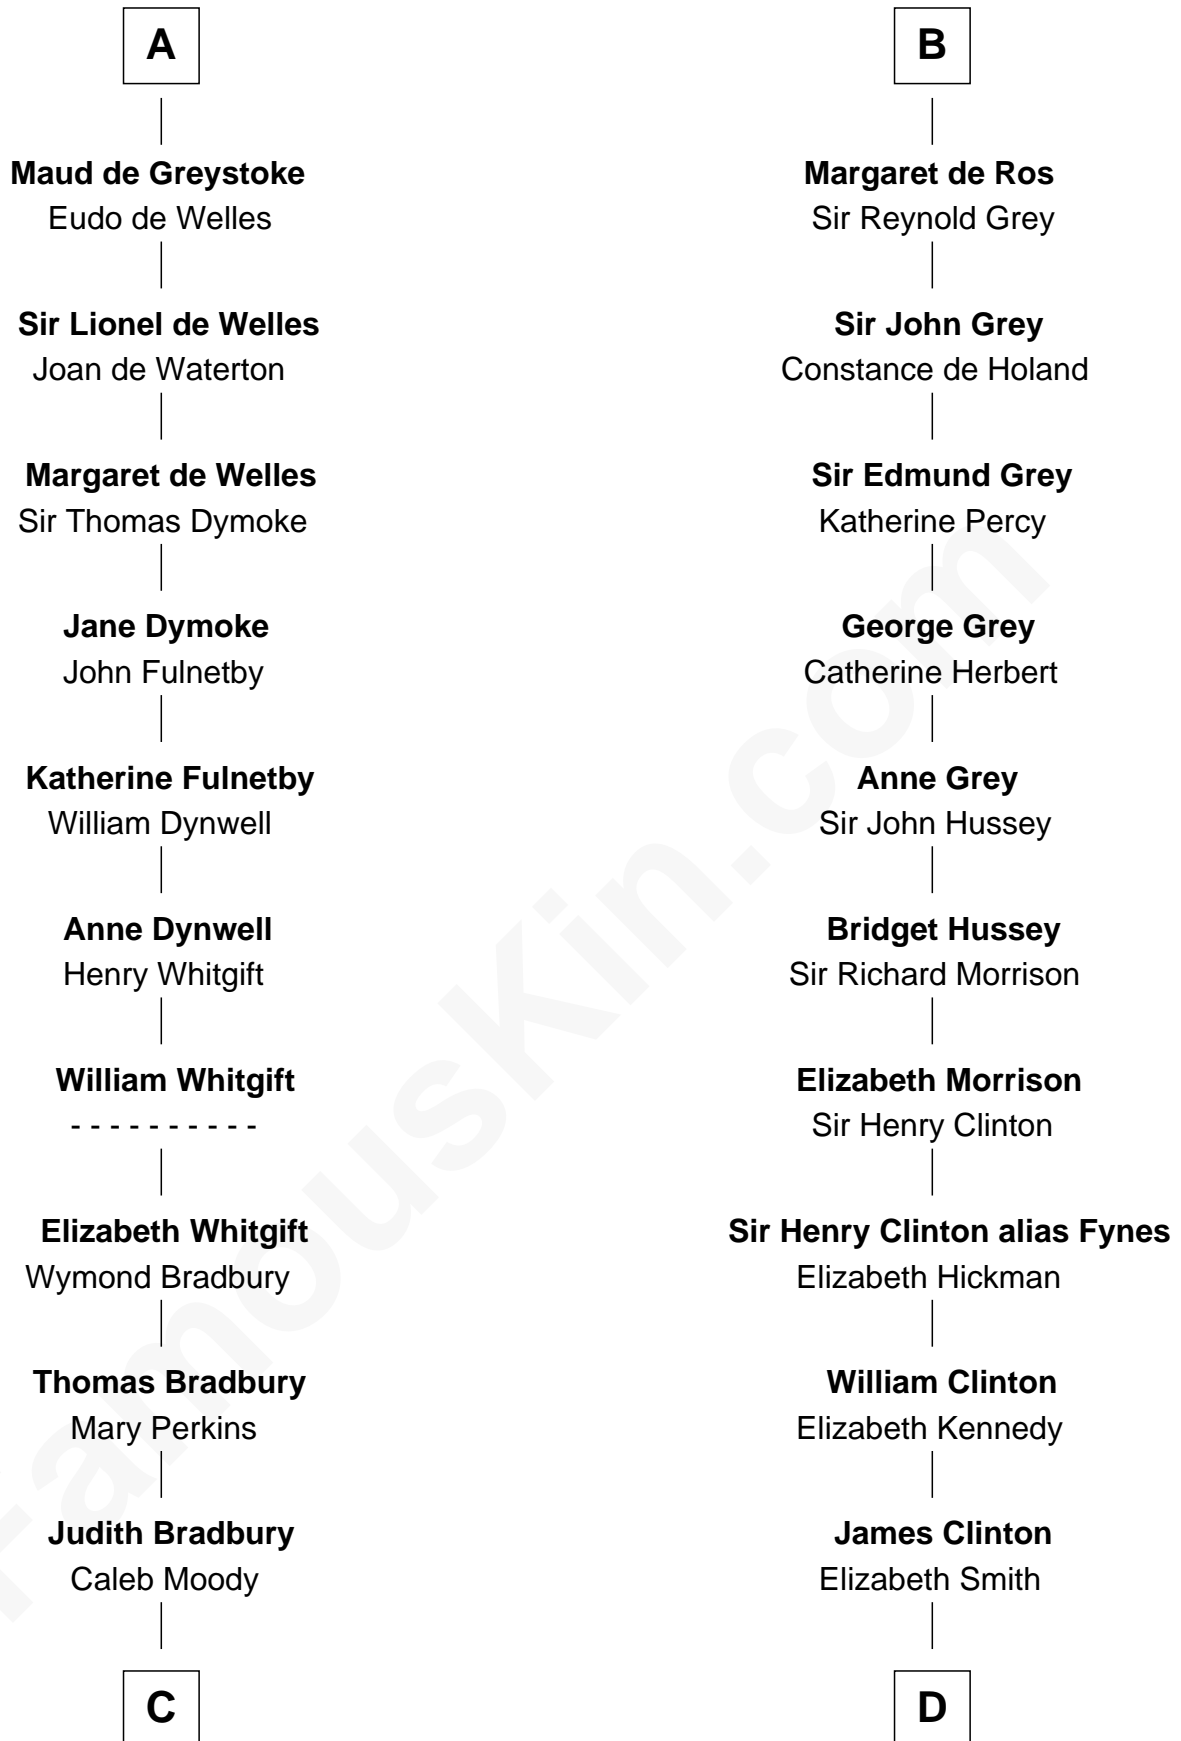

FamousKin.com

Relationship Chart of Ralph Waldo Emerson

American Poet

19th cousin 2 times removed of

DeWitt Clinton

6th Governor of New York

C

Rev. Samuel Moody
Hannah Sewall

Mary Moody
Rev. Joseph Emerson

Rev. William Emerson
Phebe Bliss

Rev. William Emerson
Ruth Haskins

Ralph Waldo Emerson
American Poet

D

Charles Clinton
Elizabeth Denniston

Gen. James Clinton
Mary DeWitt

DeWitt Clinton
6th Governor of New York