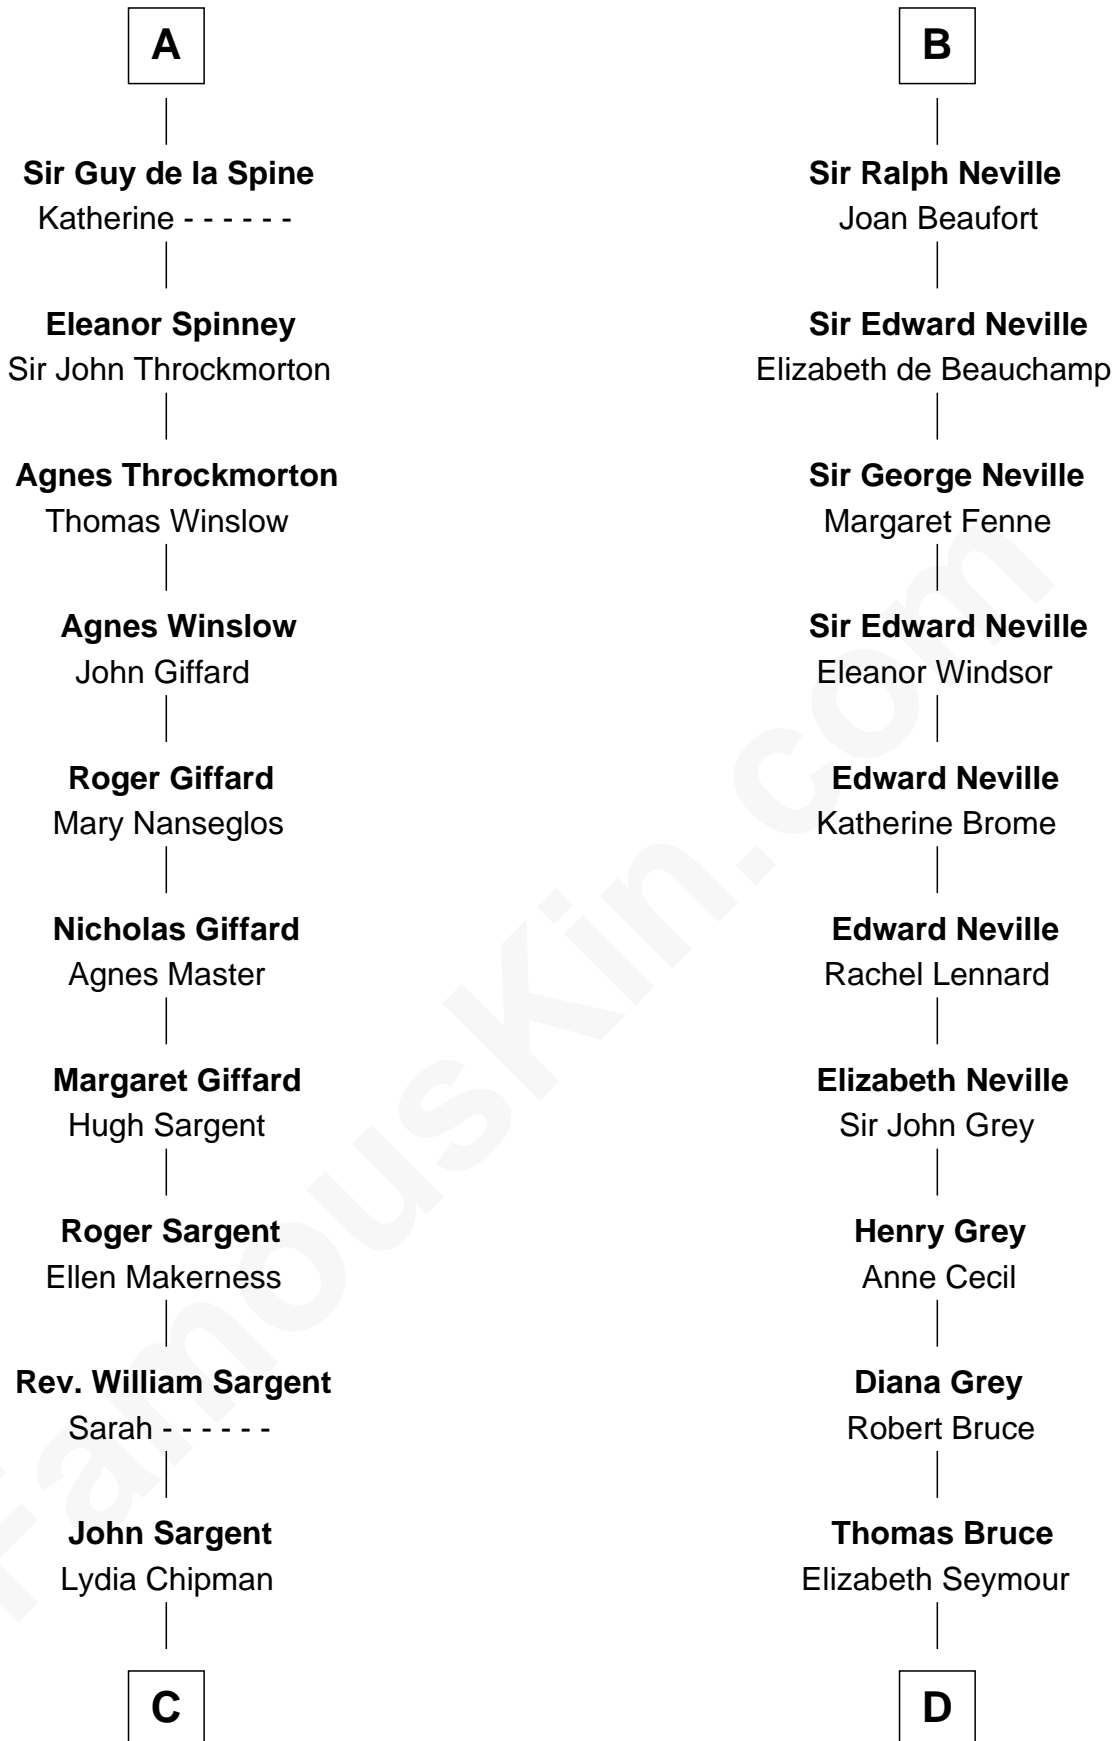

FamousKin.com
Relationship Chart of
Ralph Waldo Emerson
American Poet

20th cousin 1 time removed of
Lt. Gen. James Brudenell
Leader of the "Charge of the Light Brigade"

C

Lydia Sargent

Joseph Waite

Hannah Waite