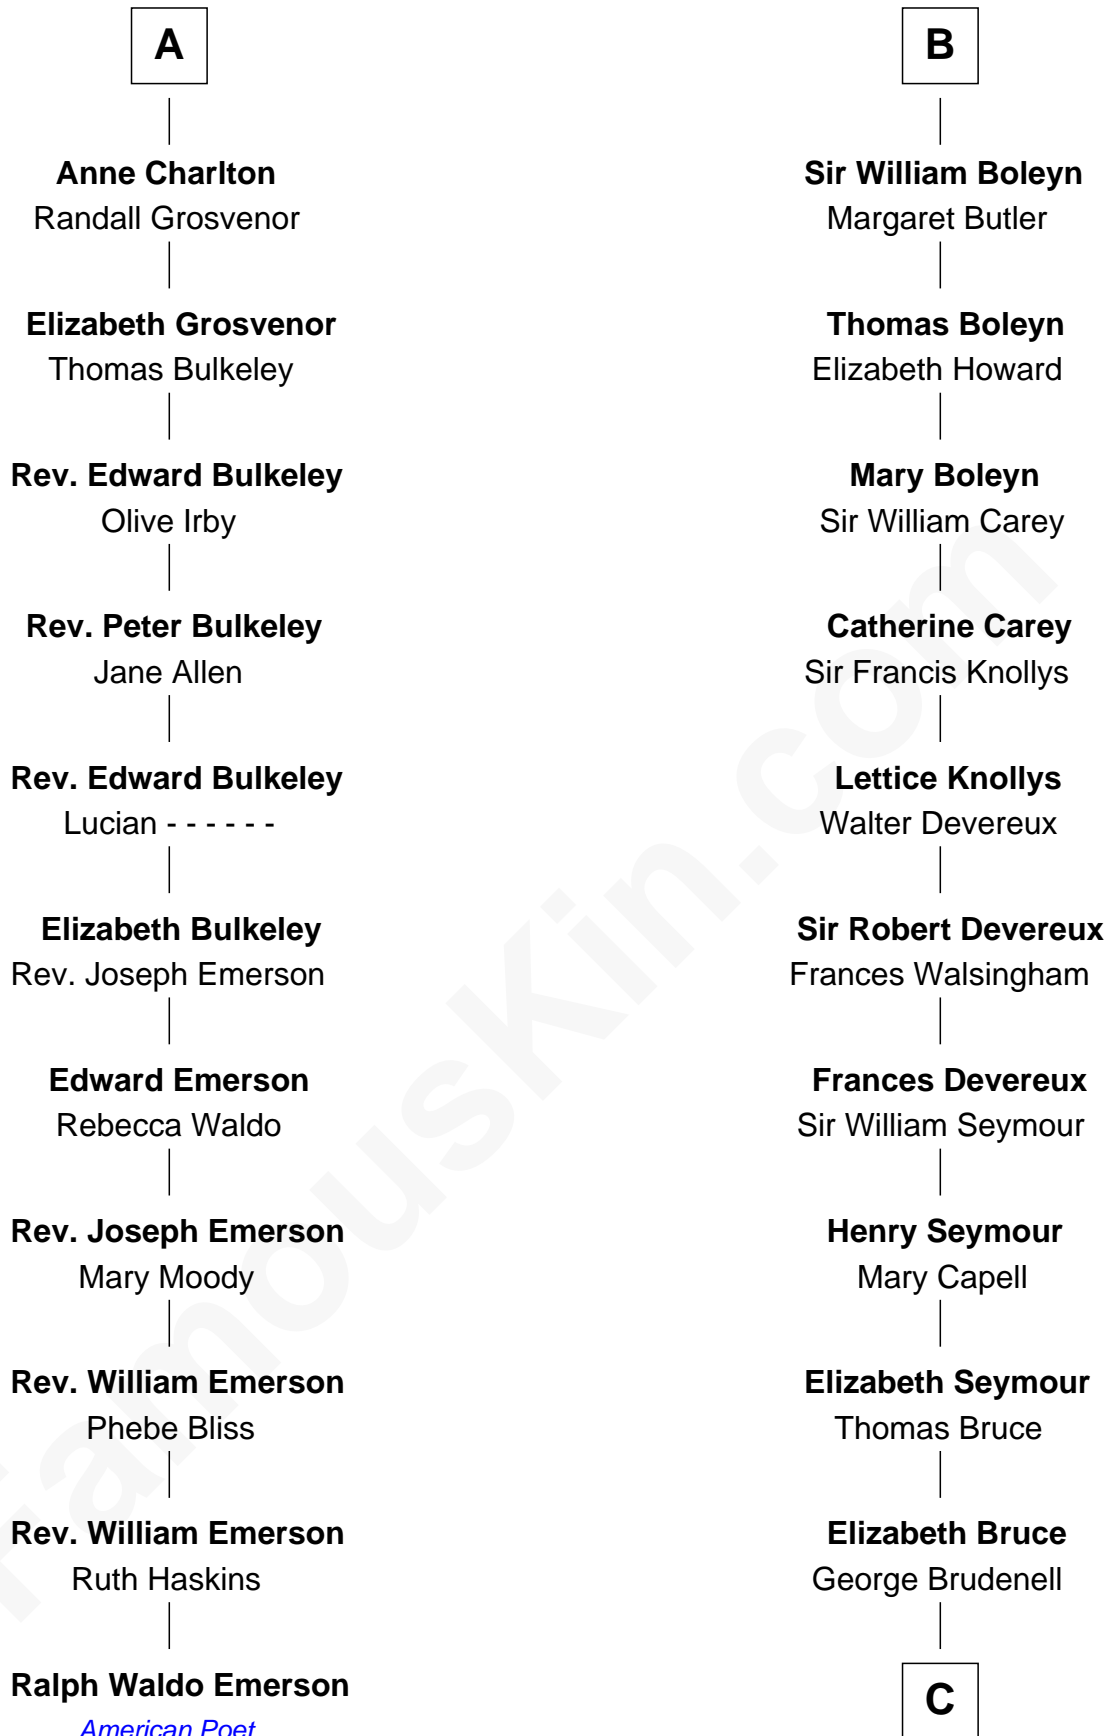

### Ralph Waldo Emerson

*American Poet*

17th cousin 2 times removed of

### Lt. Gen. James Brudenell

*Leader of the "Charge of the Light Brigade"*

**Sir Roger de Somery**

Nichole d'Aubenev

**C**

**Robert Brudenell**

Anne Bishopp

**Robert Brudenell**