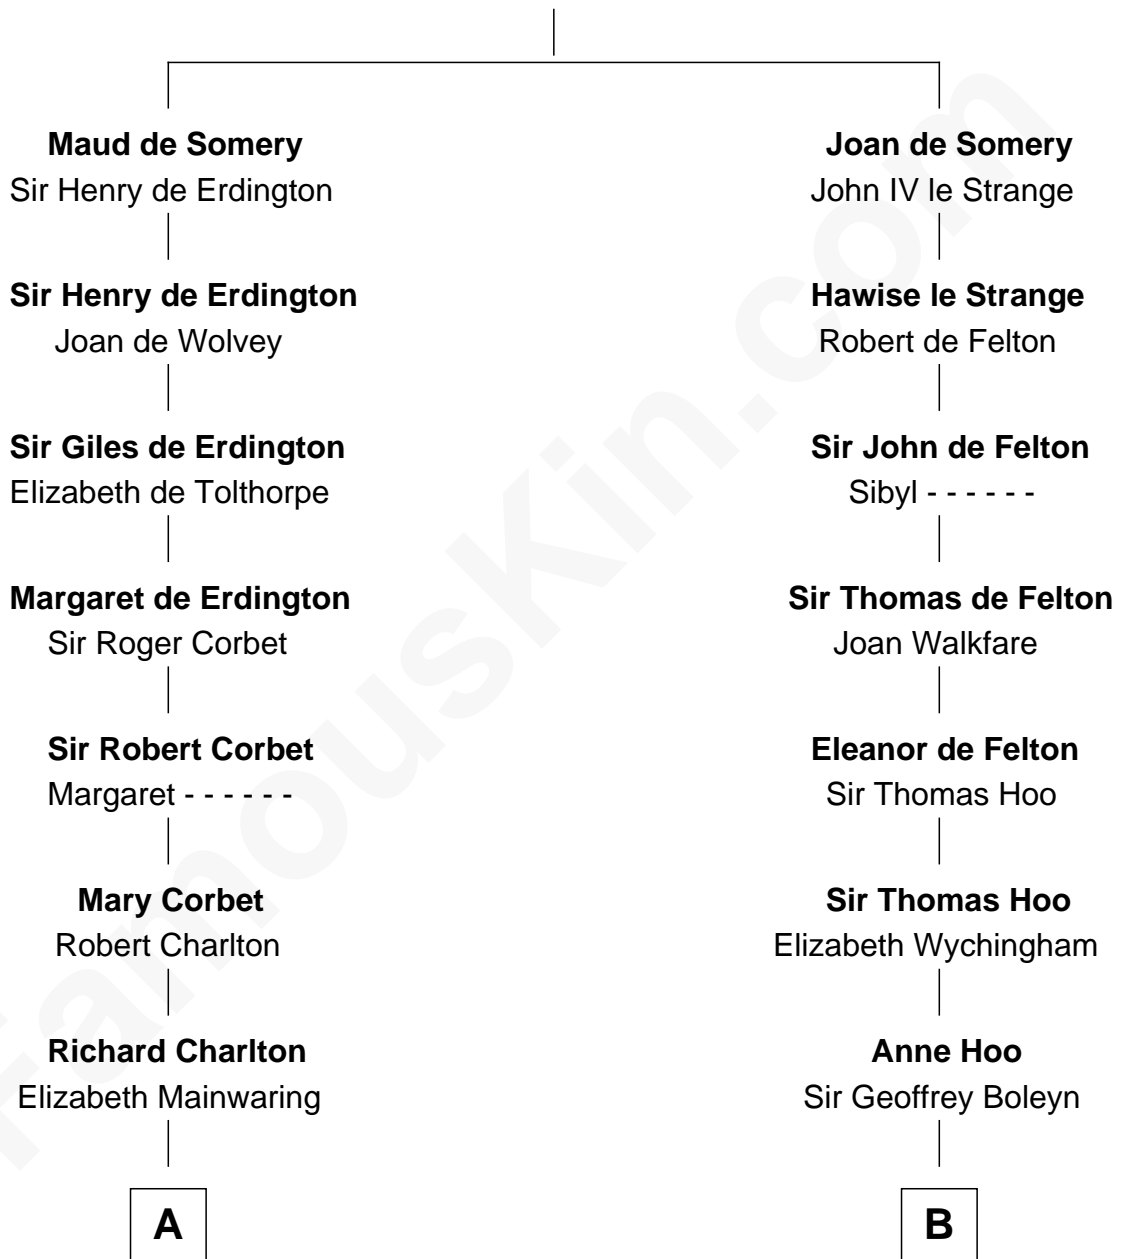

## Relationship Chart of

### Ralph Waldo Emerson

*American Poet*

17th cousin 2 times removed of

### Lt. Gen. James Brudenell

*Leader of the "Charge of the Light Brigade"*

**Sir Roger de Somery**

Nichole d'Aubenev

**C**

**Robert Brudenell**

Anne Bishopp

**Robert Brudenell**