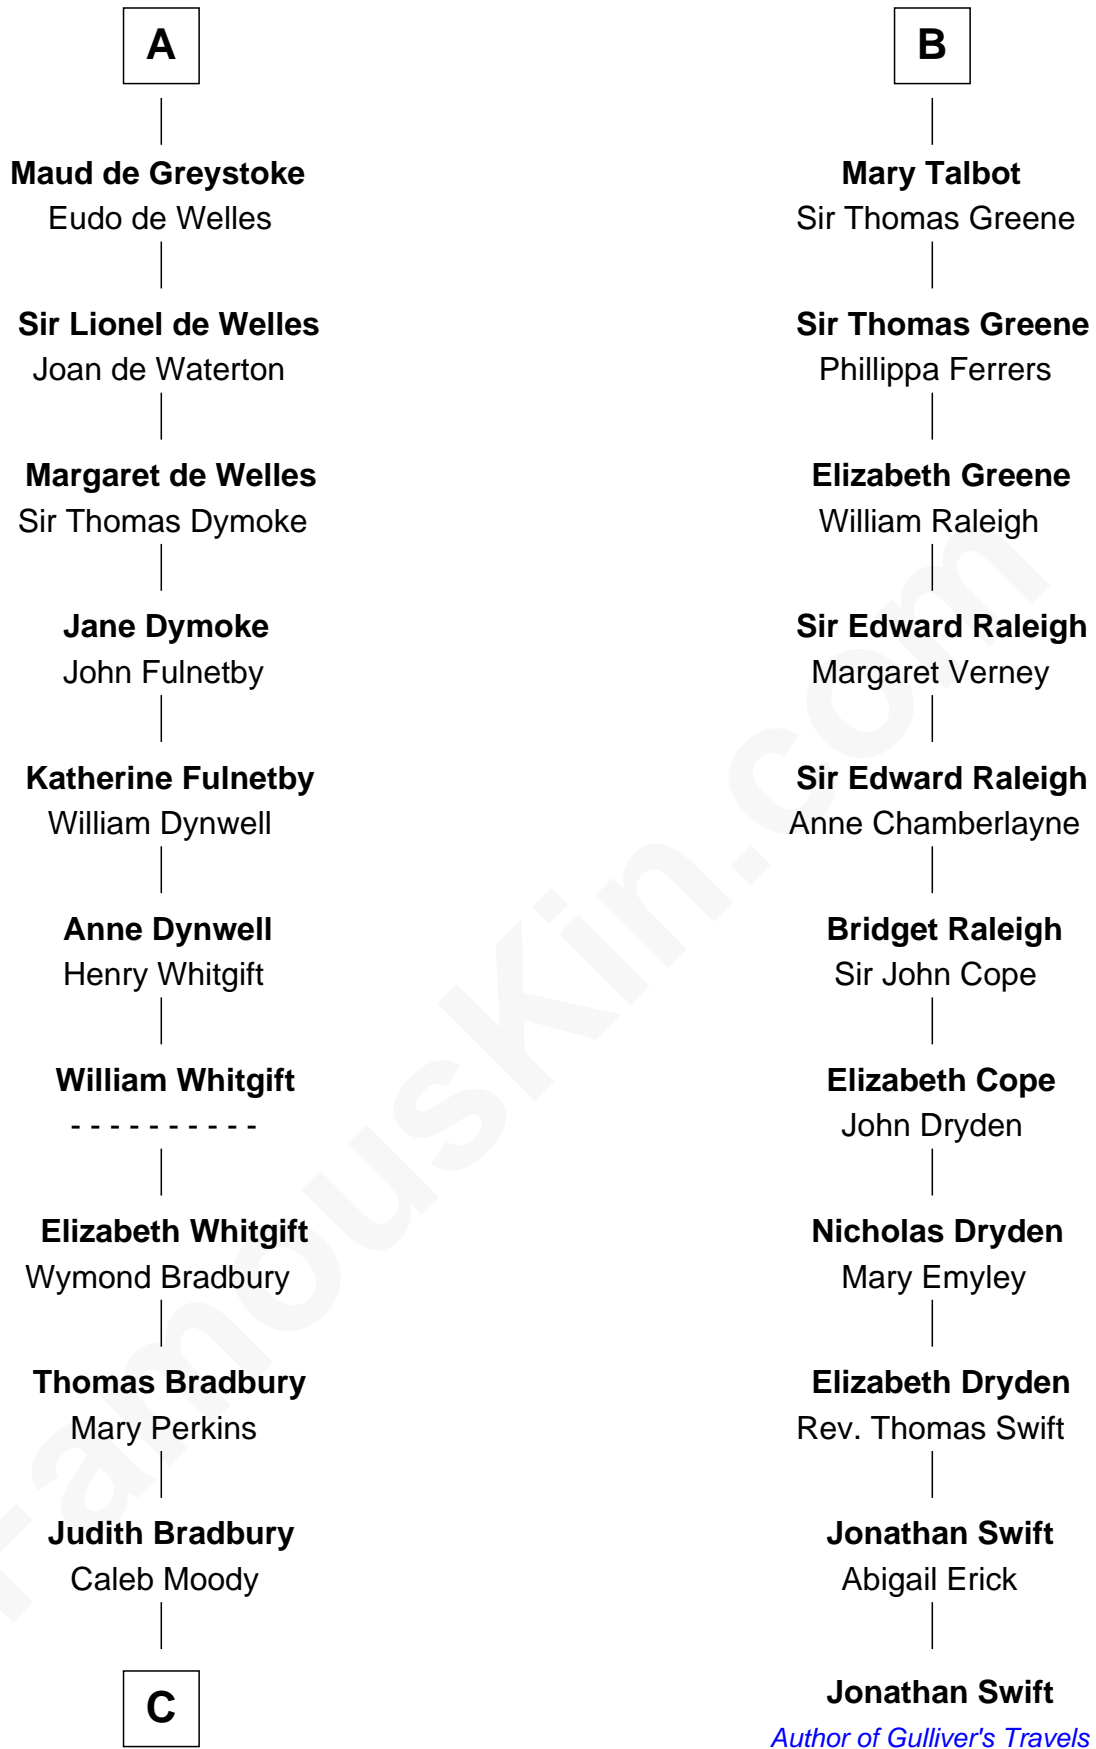

FamousKin.com

Relationship Chart of

Ralph Waldo Emerson

American Poet

17th cousin 4 times removed of

Jonathan Swift
Author of Gulliver's Travels

C

—
Rev. Samuel Moody

Hannah Sewall

—
Mary Moody

Rev. Joseph Emerson

—
Rev. William Emerson

Phebe Bliss

—
Rev. William Emerson

Ruth Haskins

—
Ralph Waldo Emerson