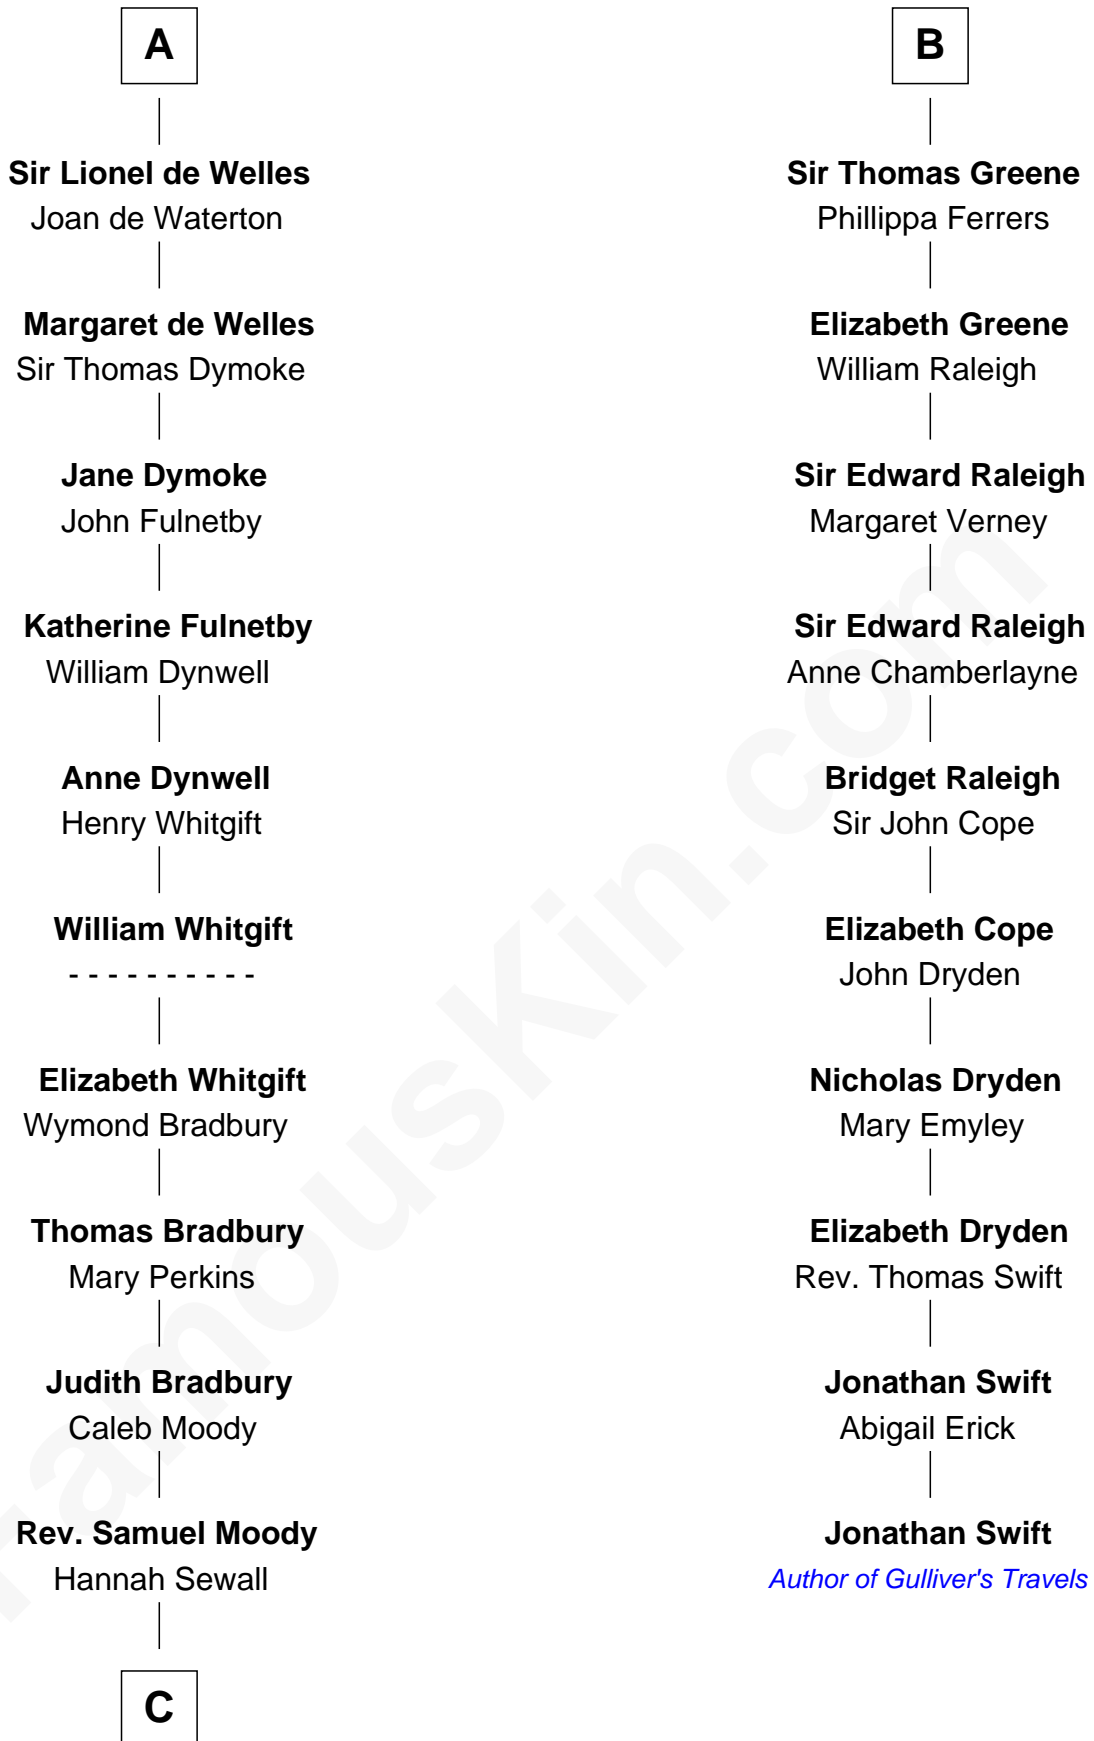

FamousKin.com
Relationship Chart of
Ralph Waldo Emerson
American Poet

16th cousin 4 times removed of

Jonathan Swift
Author of Gulliver's Travels

C

—
Mary Moody

Rev. Joseph Emerson

—
Rev. William Emerson

Phebe Bliss