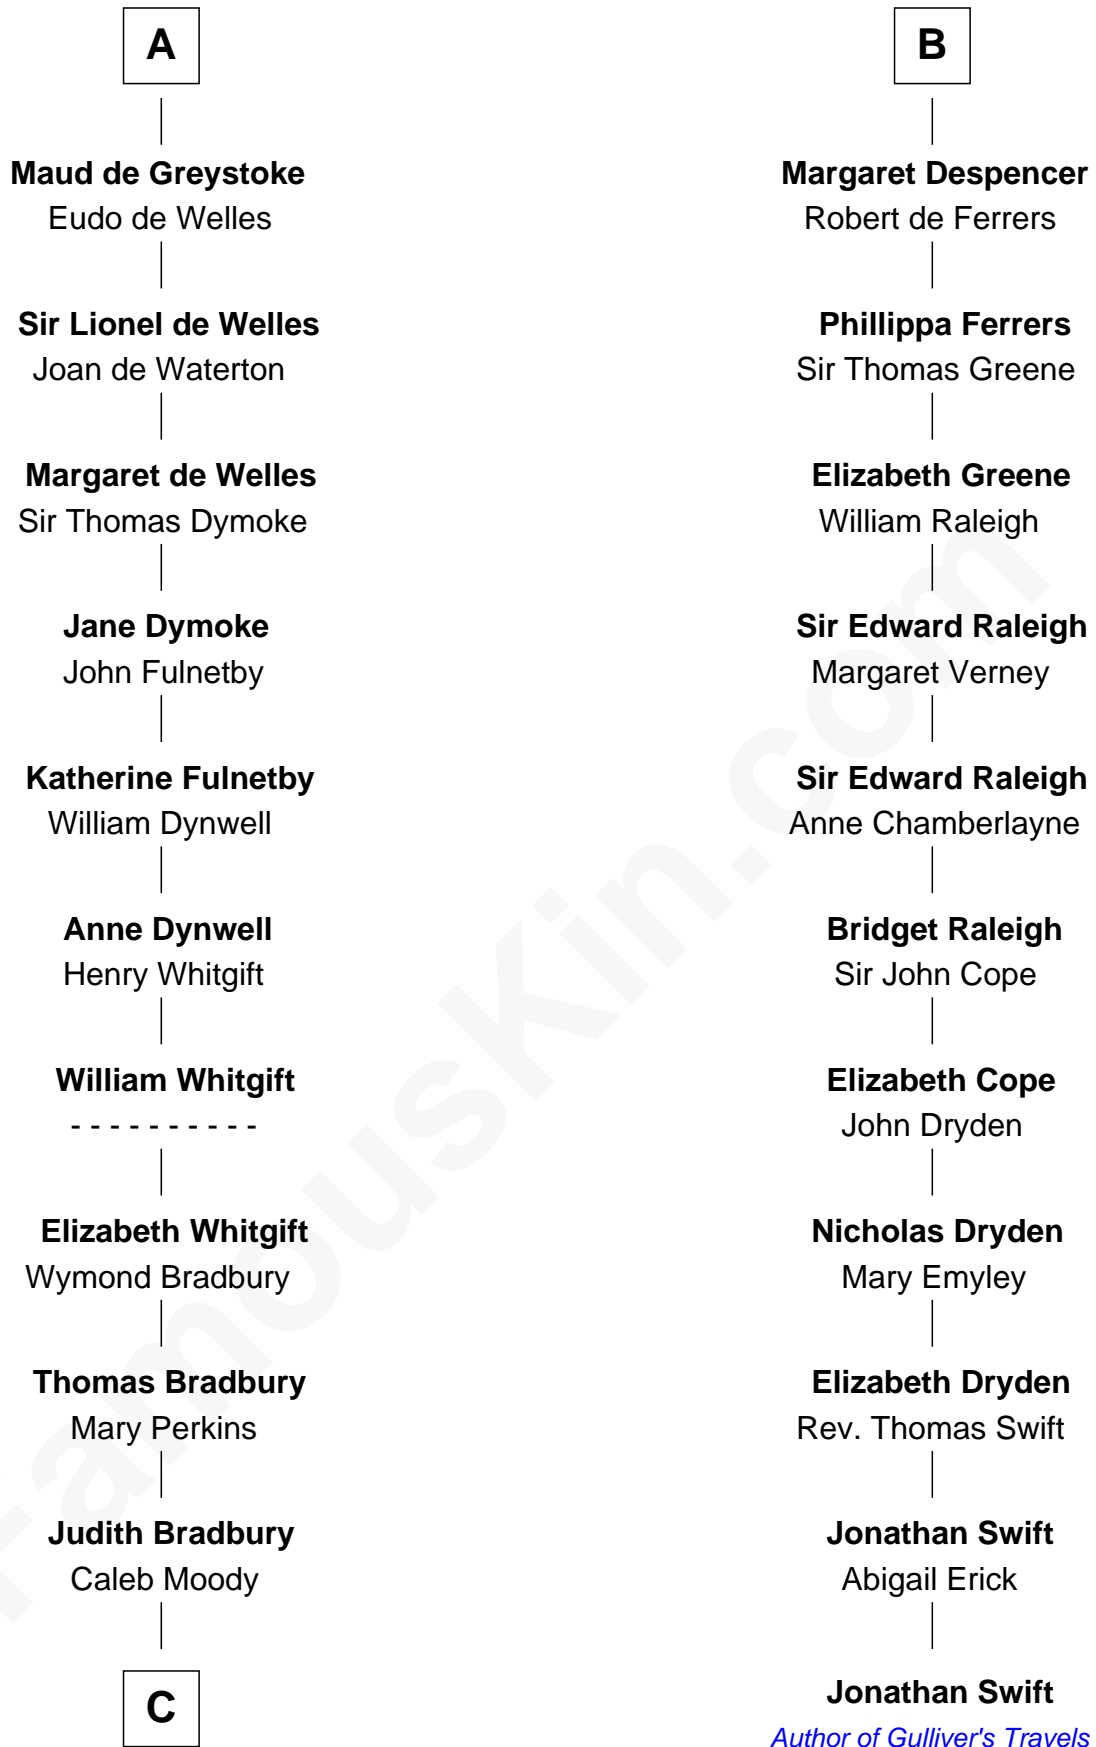

## Relationship Chart of

### Ralph Waldo Emerson

*American Poet*

17th cousin 4 times removed of

### Jonathan Swift

*Author of Gulliver's Travels*

**C**

Rev. Samuel Moody

Hannah Sewall

Mary Moody

Rev. Joseph Emerson

Rev. William Emerson