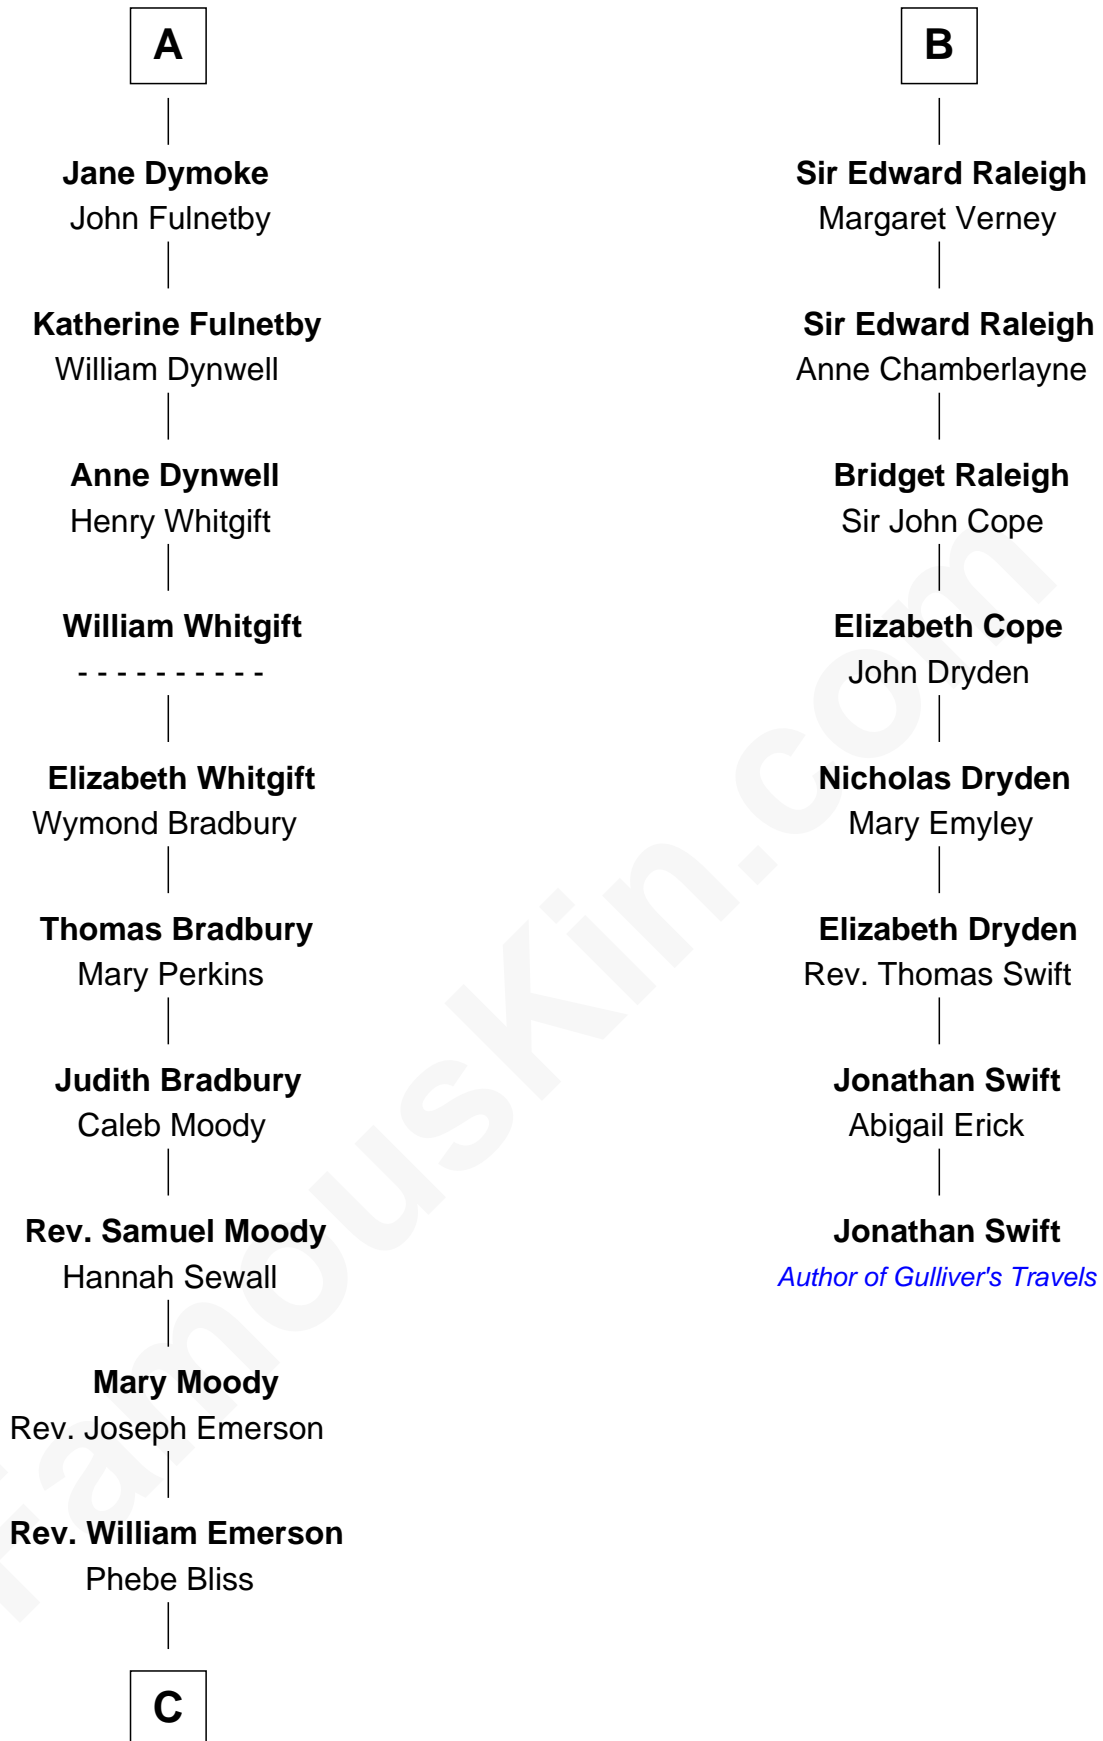

FamousKin.com
Relationship Chart of
Ralph Waldo Emerson
American Poet

14th cousin 4 times removed of

Jonathan Swift
Author of Gulliver's Travels

C

Rev. William Emerson

Ruth Haskins

Ralph Waldo Emerson

American Poet

FamousKin.com