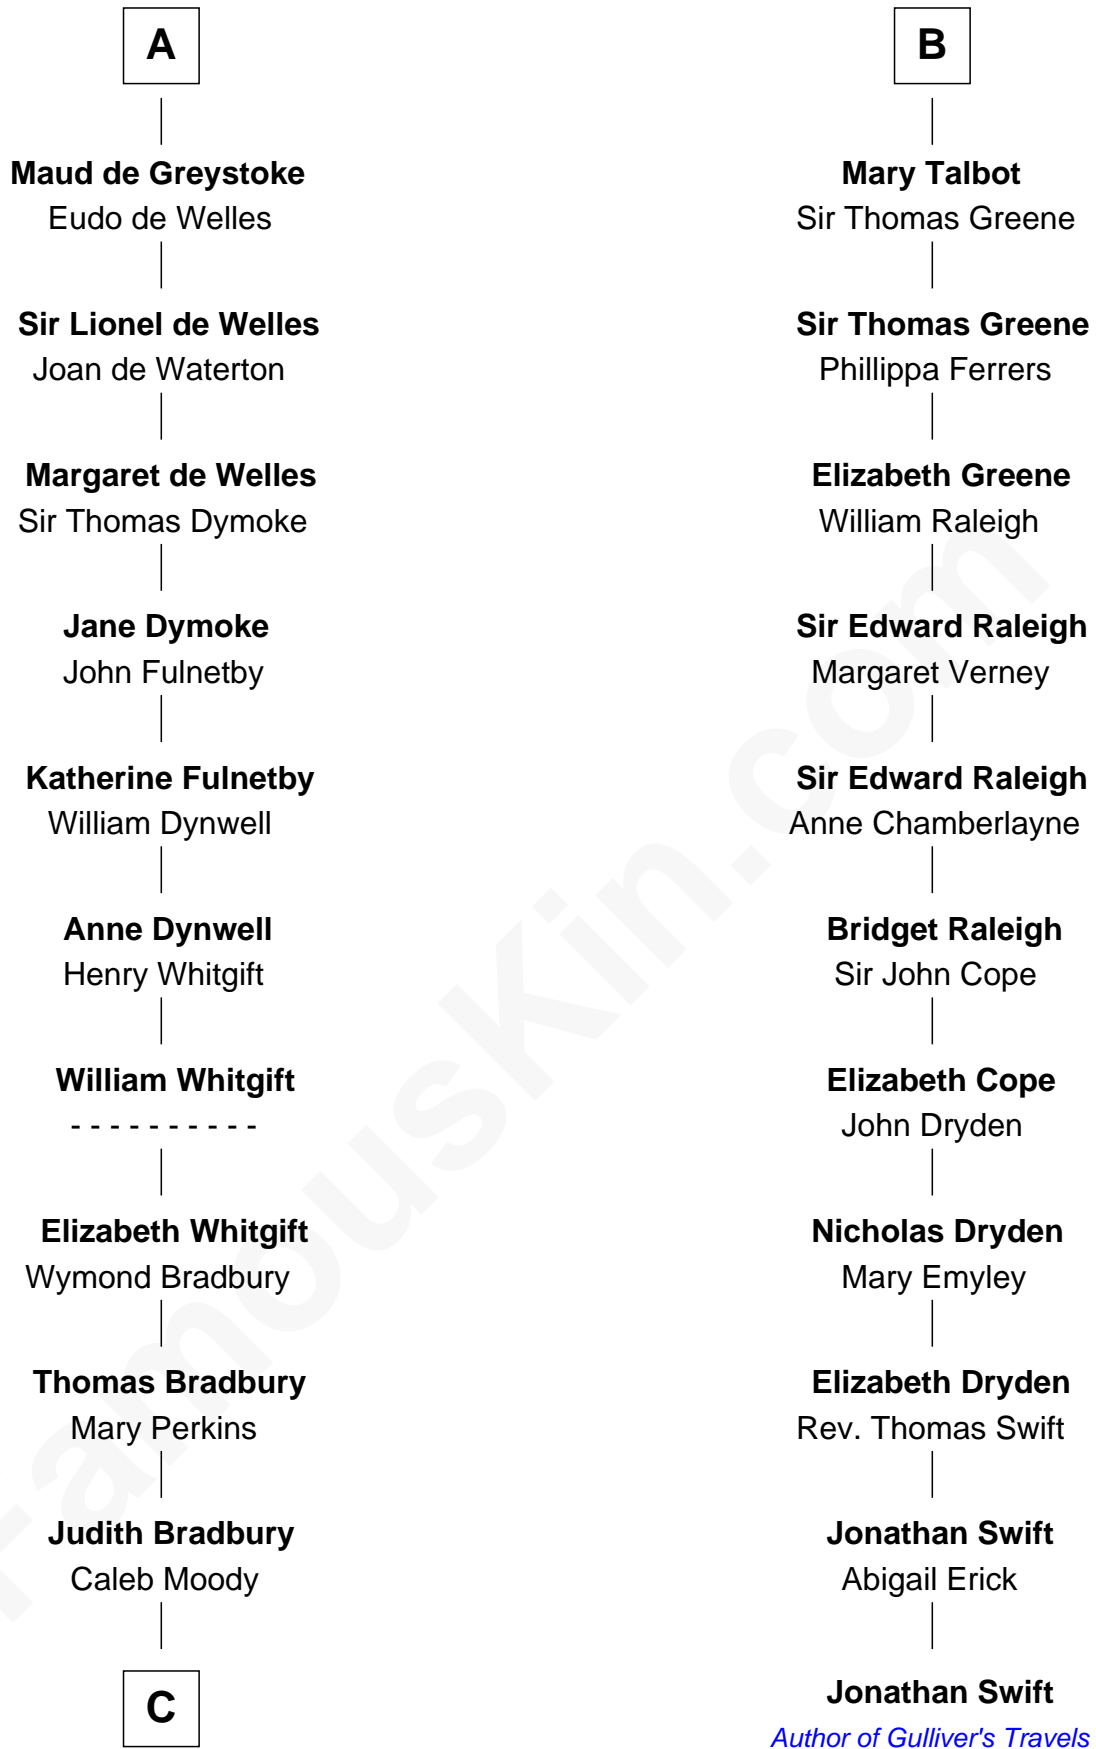

FamousKin.com

Relationship Chart of Ralph Waldo Emerson

American Poet

17th cousin 4 times removed of

Jonathan Swift

Author of Gulliver's Travels

C

Rev. Samuel Moody

Hannah Sewall

Mary Moody

Rev. Joseph Emerson

Rev. William Emerson

Phebe Bliss

Rev. William Emerson

Ruth Haskins

Ralph Waldo Emerson