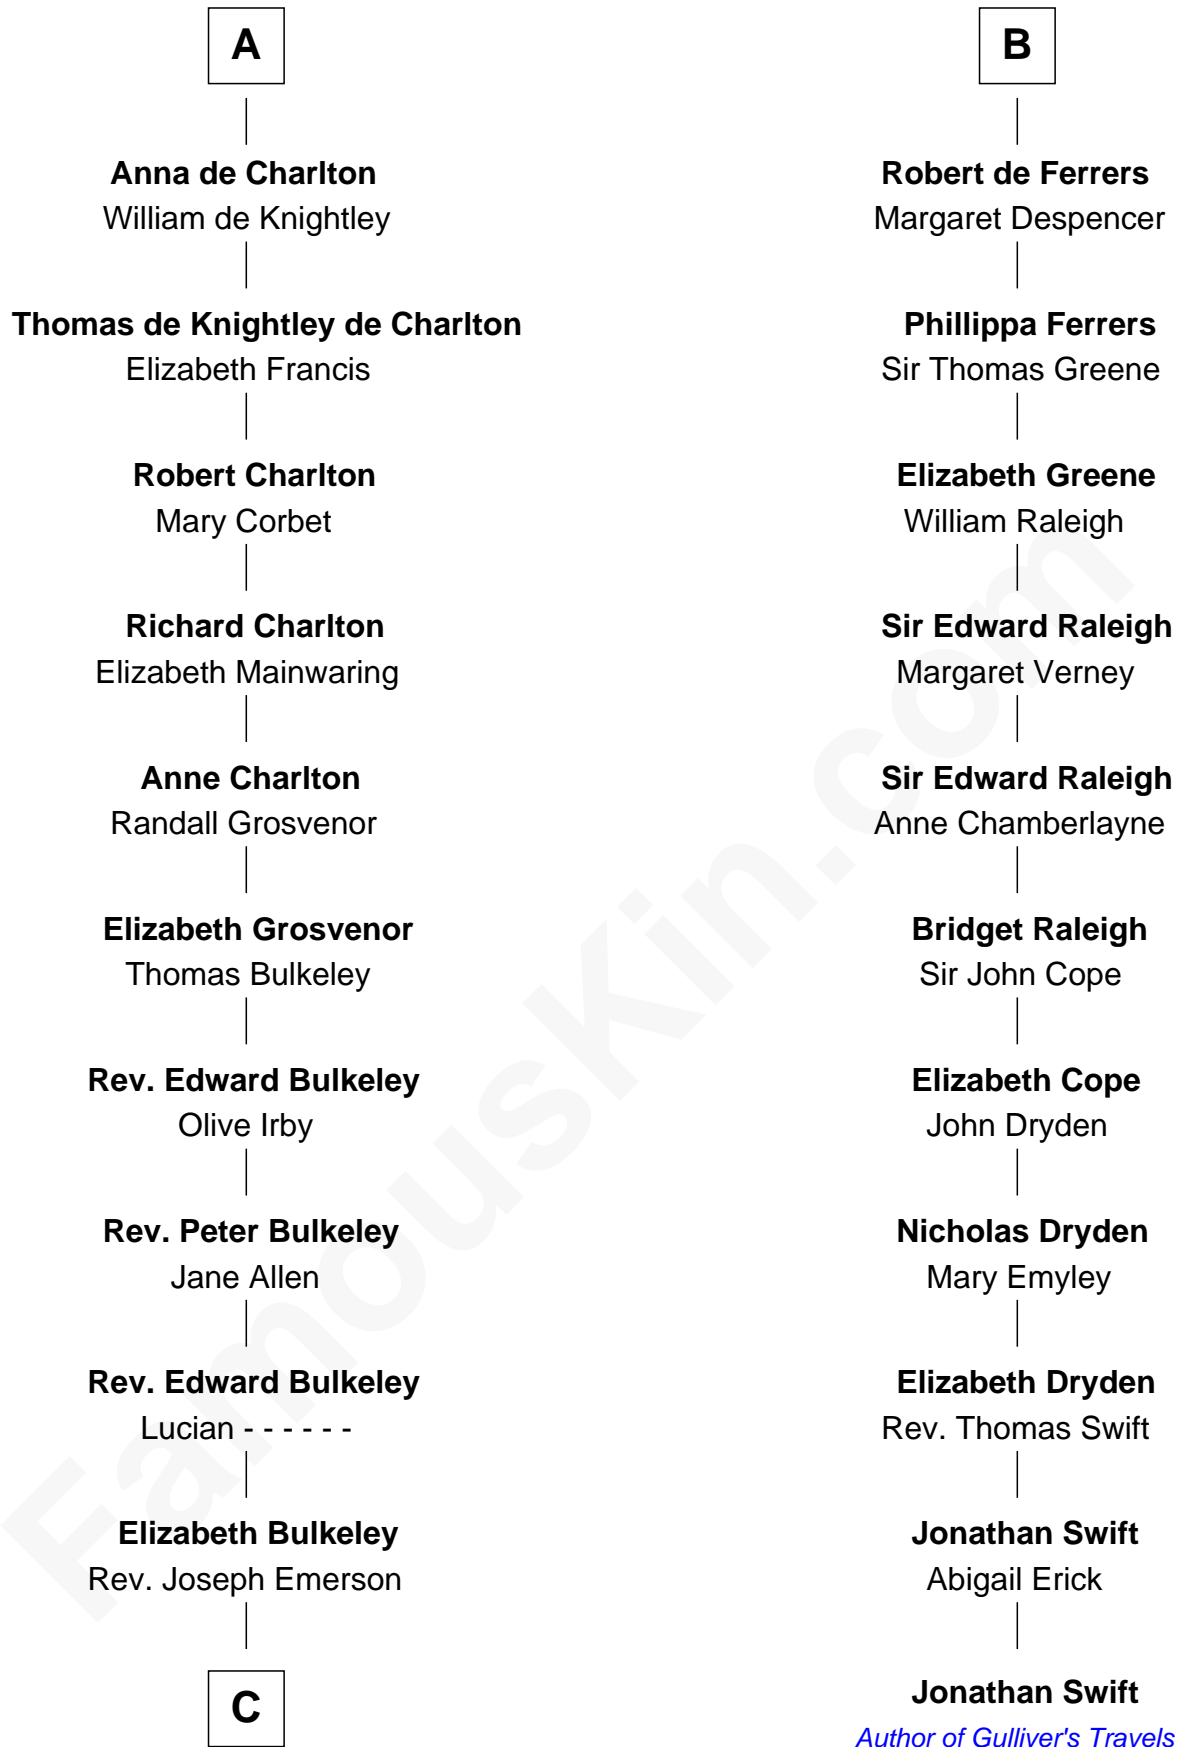

**FamousKin.com**  
**Relationship Chart of**  
**Ralph Waldo Emerson**  
*American Poet*

17th cousin 4 times removed of

**Jonathan Swift**  
*Author of Gulliver's Travels*

FamousKin.com