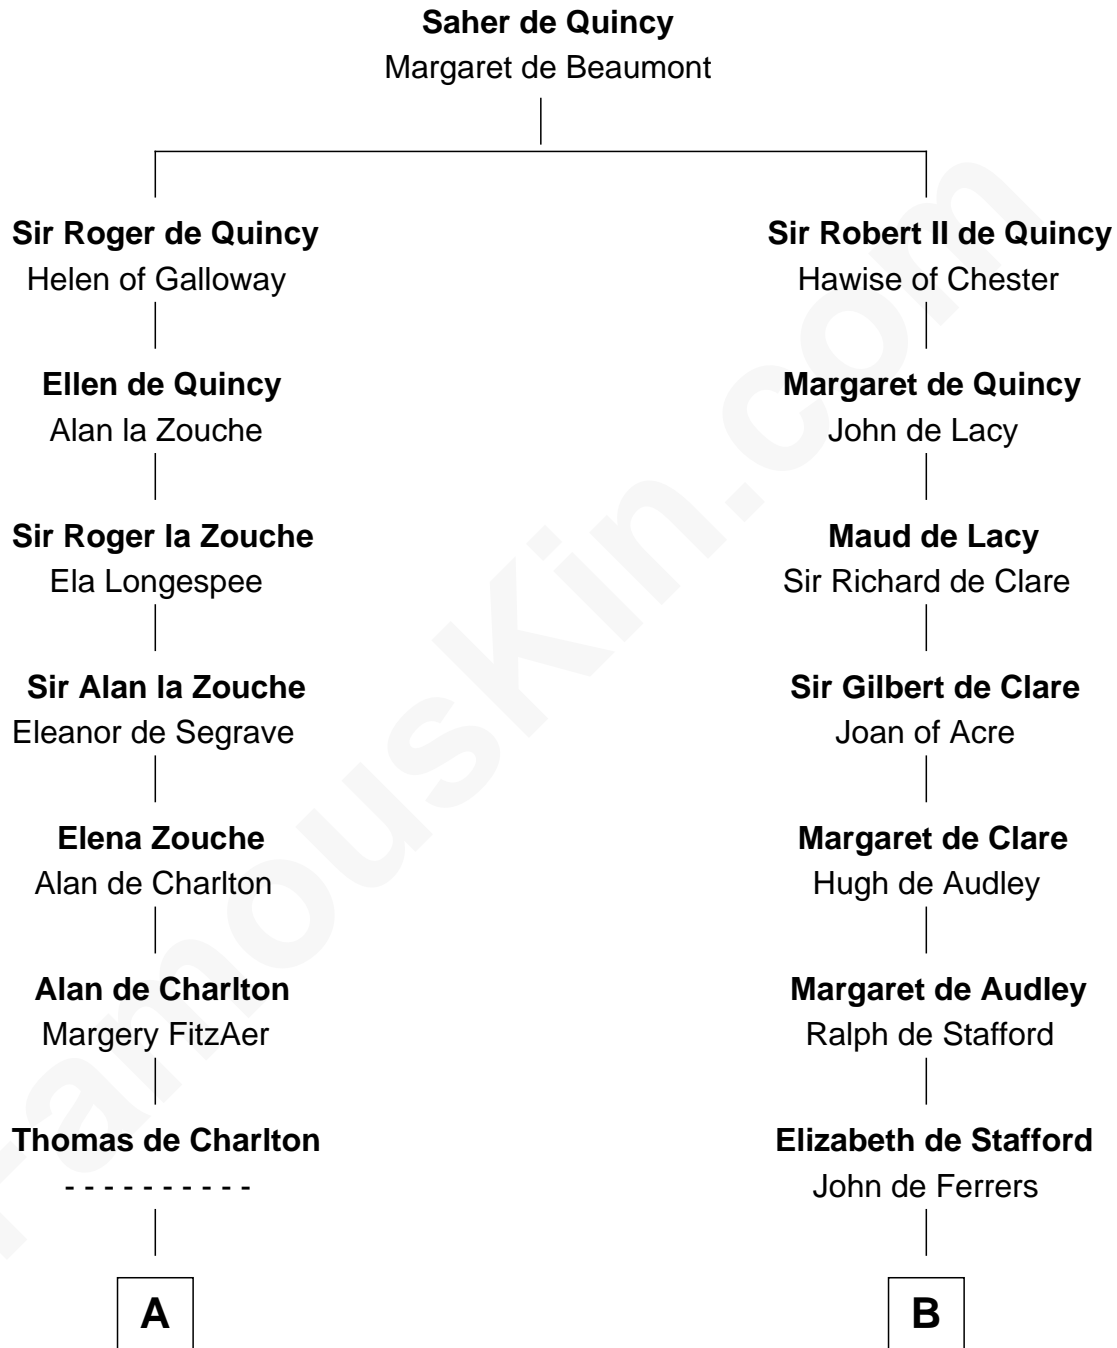

**FamousKin.com**  
**Relationship Chart of**  
**Ralph Waldo Emerson**  
*American Poet*

17th cousin 4 times removed of

**Jonathan Swift**  
*Author of Gulliver's Travels*

FamousKin.com