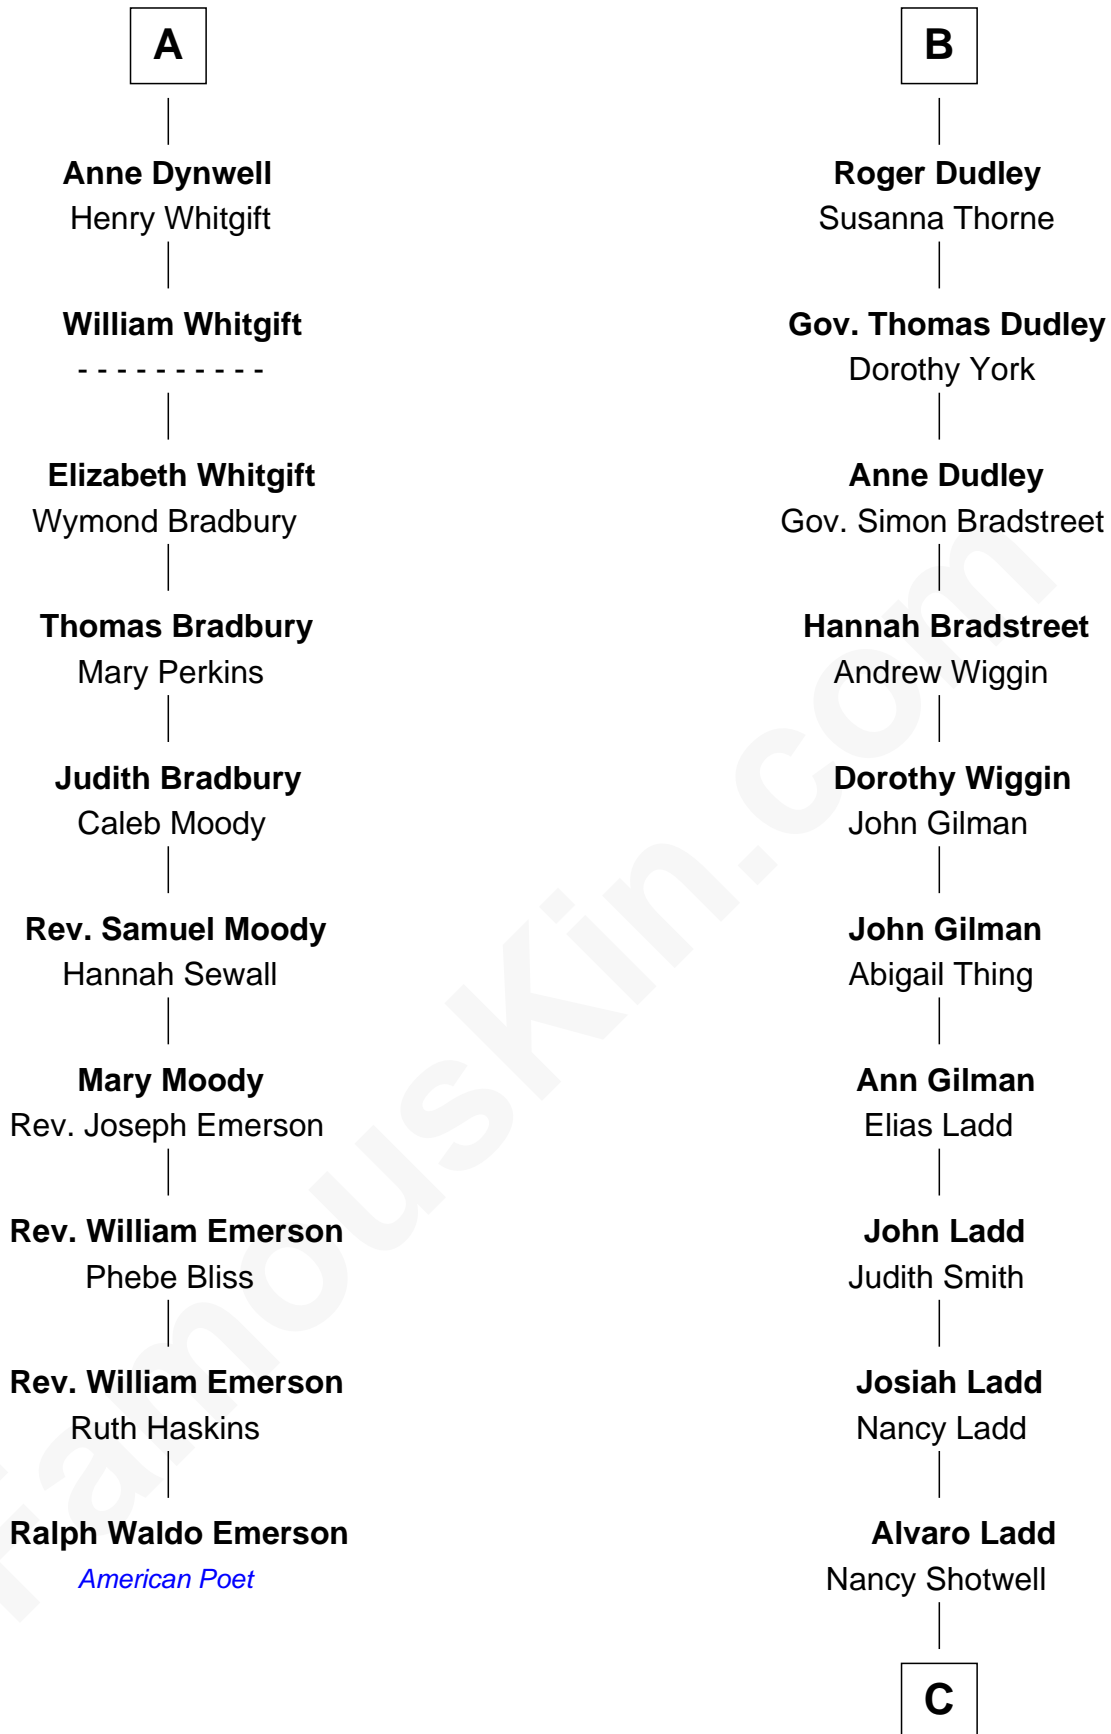

## Relationship Chart of

### Ralph Waldo Emerson

*American Poet*

16th cousin 3 times removed of

**Alan Ladd**

*Movie Actor*

**C**

**Oscar F. Ladd**

Julia Henrietta Meigs