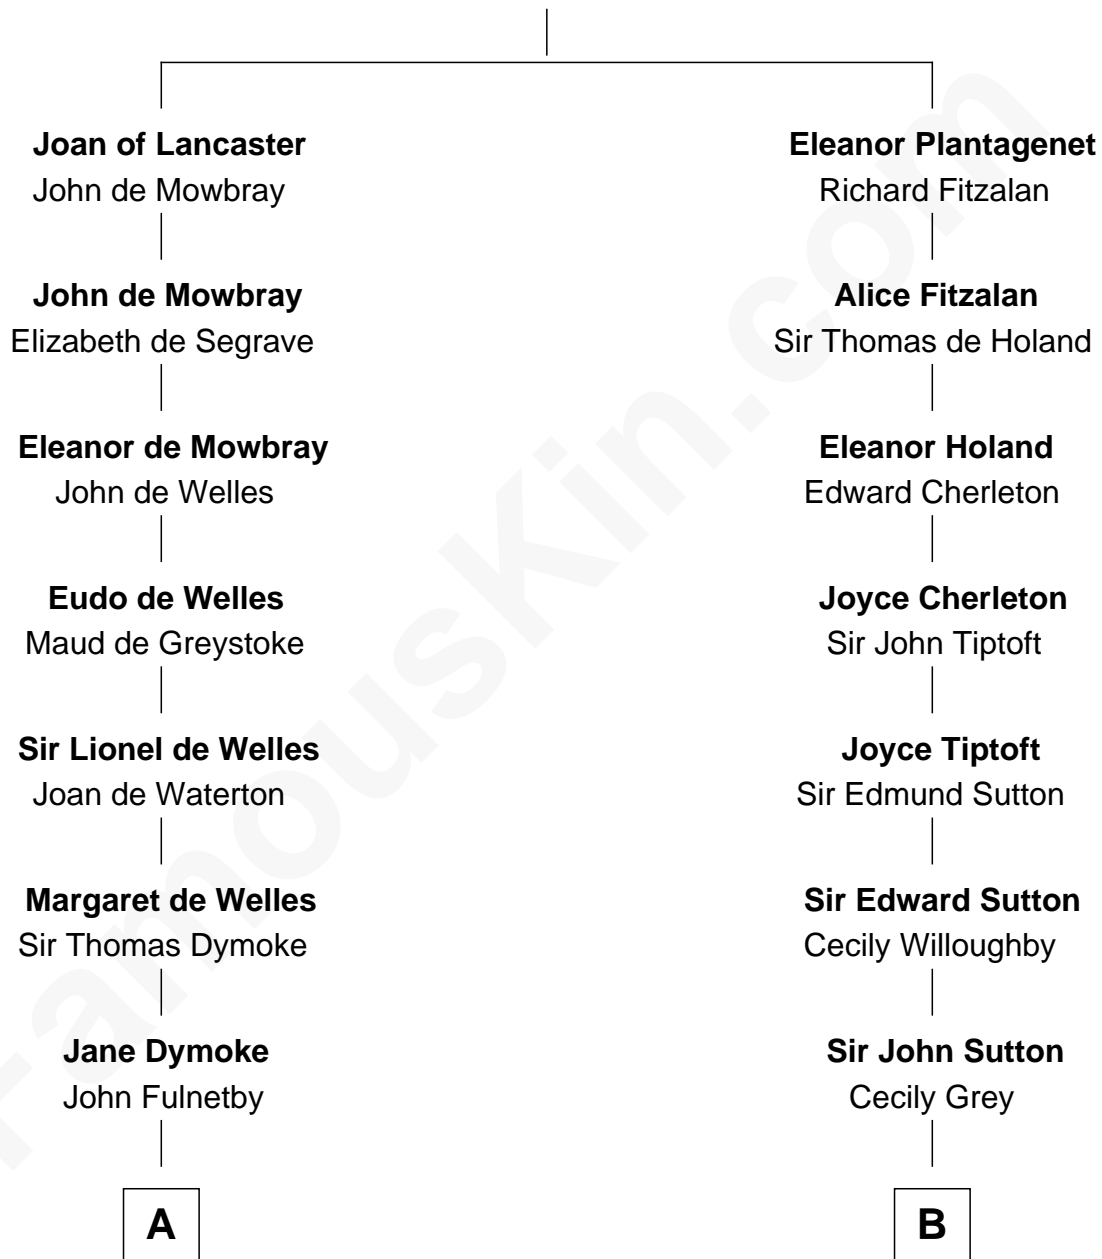

Henry Plantagenet

Maud de Chaworth