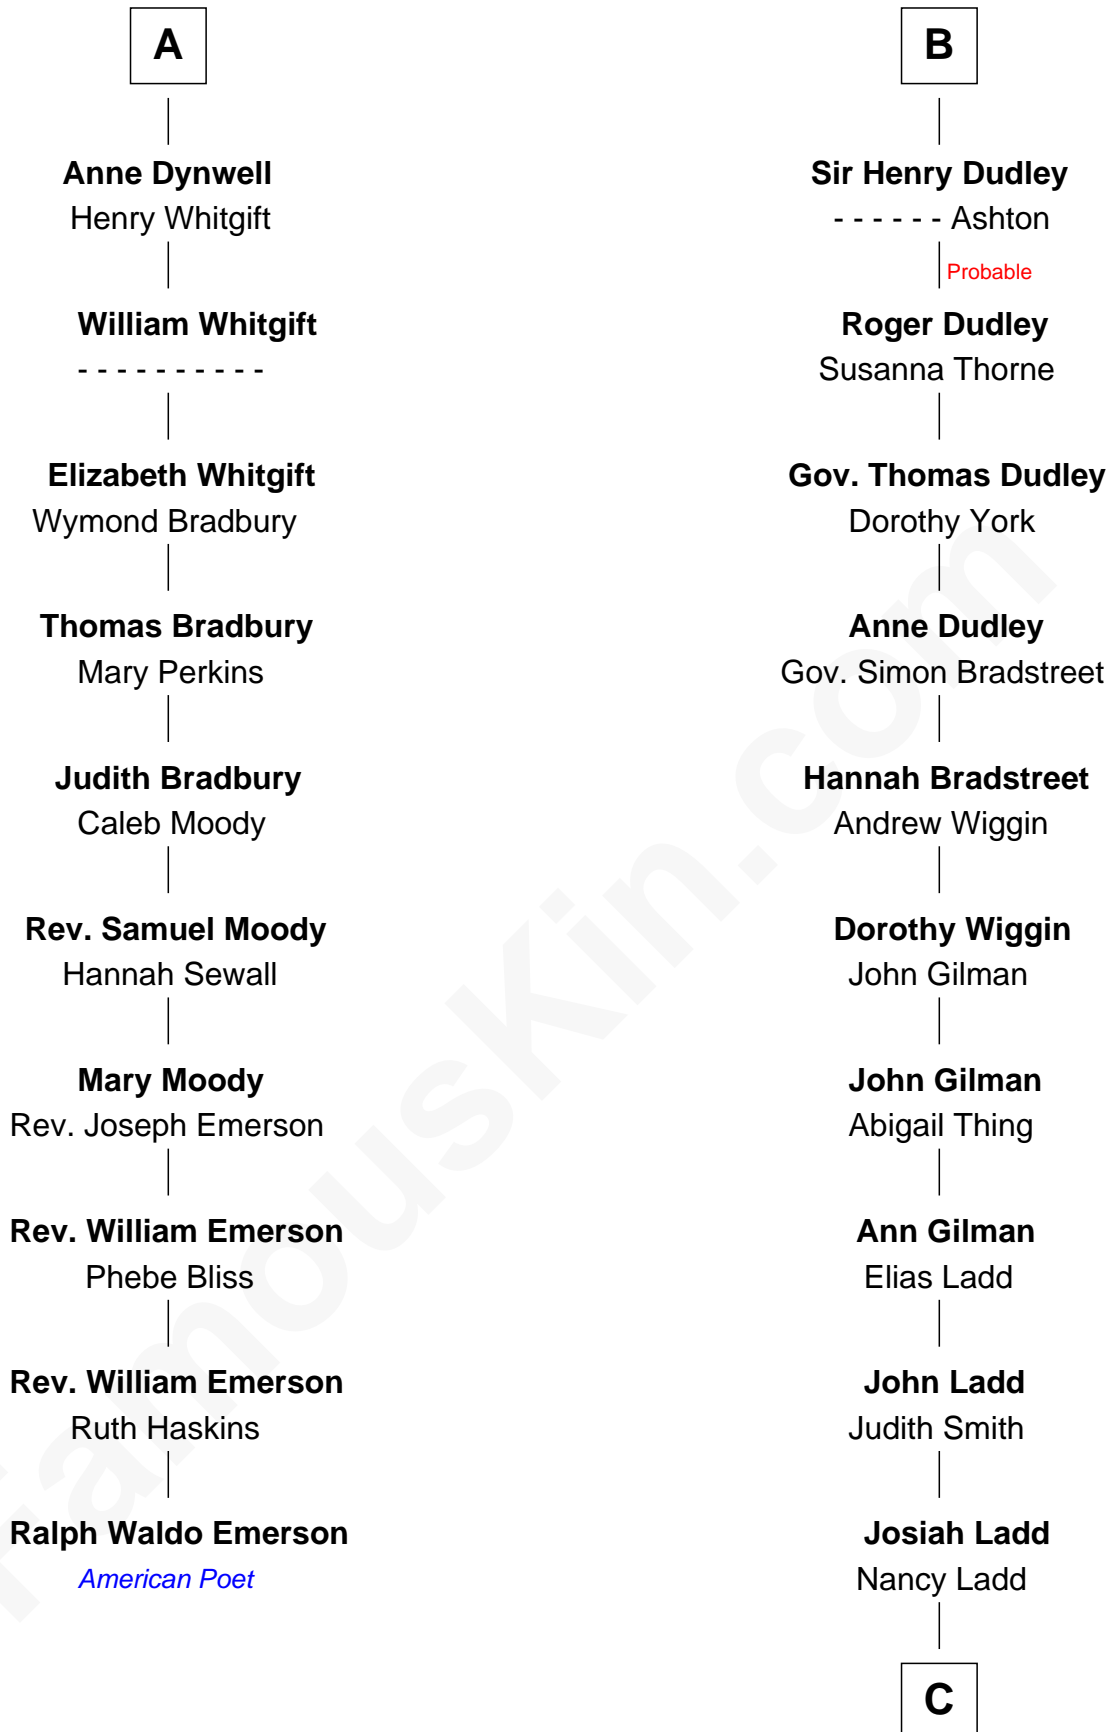

FamousKin.com

Relationship Chart of

Ralph Waldo Emerson

American Poet

16th cousin 4 times removed of

Alan Ladd

Movie Actor

C

Alvaro Ladd
Nancy Shotwell

Oscar F. Ladd
Julia Henrietta Meigs

Alan Harwood Ladd
Selina Raleigh

Alan Ladd
Movie Actor