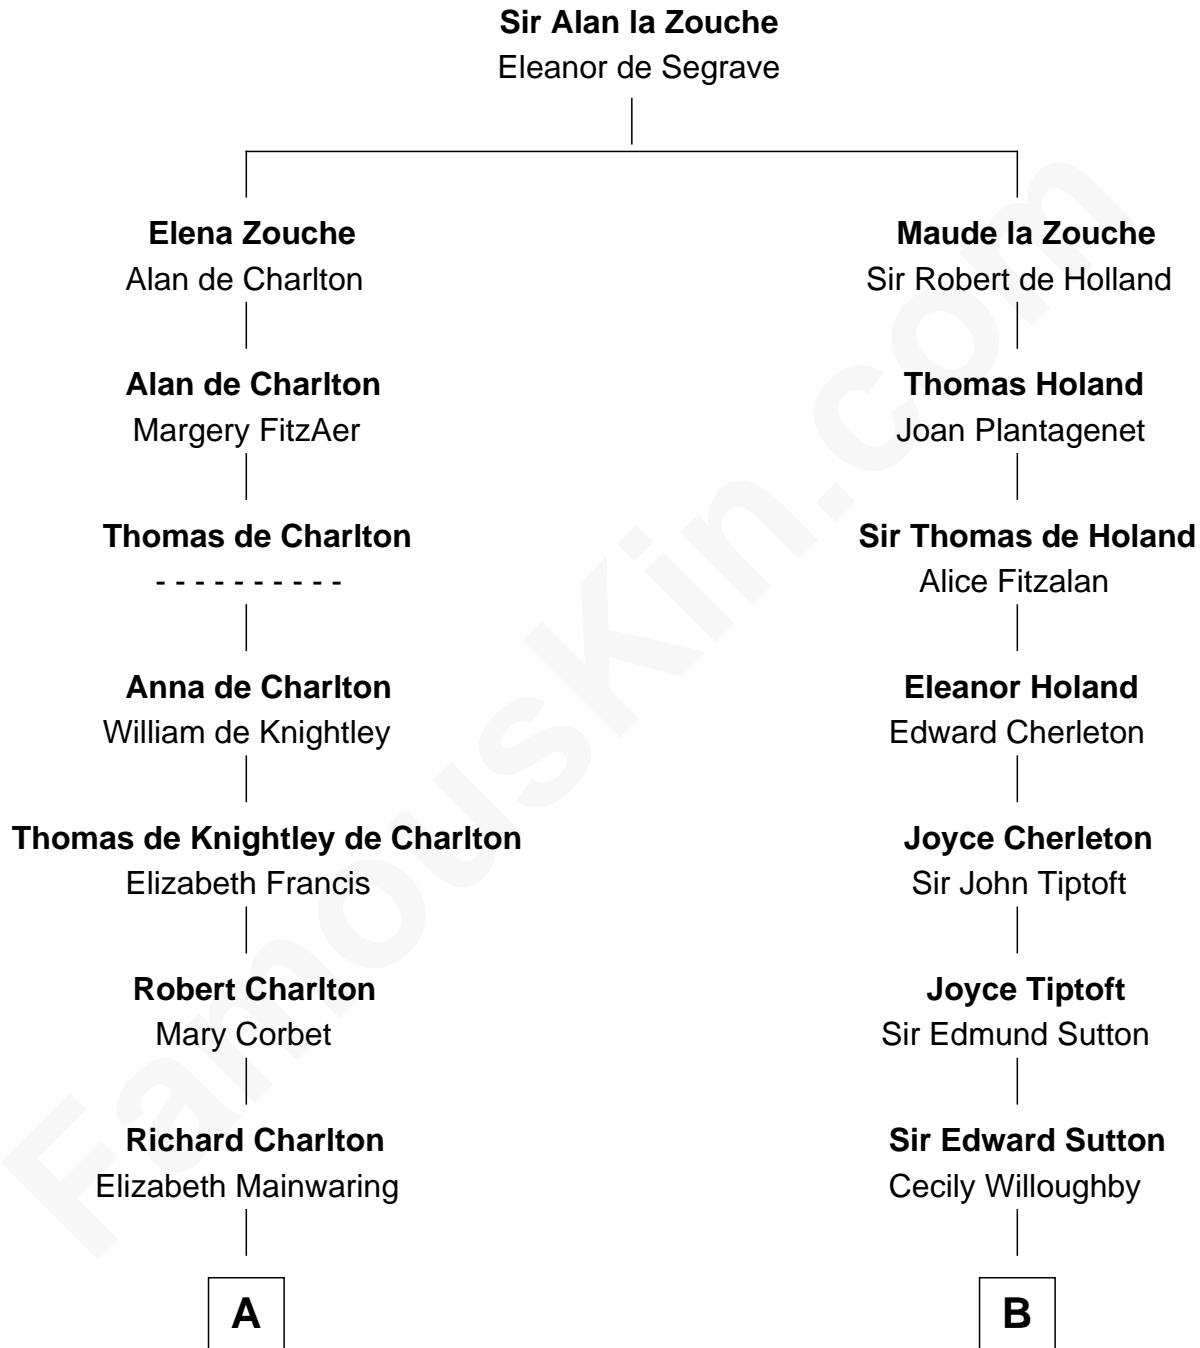

FamousKin.com

Relationship Chart of

Ralph Waldo Emerson

American Poet

17th cousin 4 times removed of

Alan Ladd

Movie Actor

C

—
Josiah Ladd

Nancy Ladd

—
Alvaro Ladd

Nancy Shotwell

—
Oscar F. Ladd

Julia Henrietta Meigs

—
Alan Harwood Ladd

Selina Raleigh