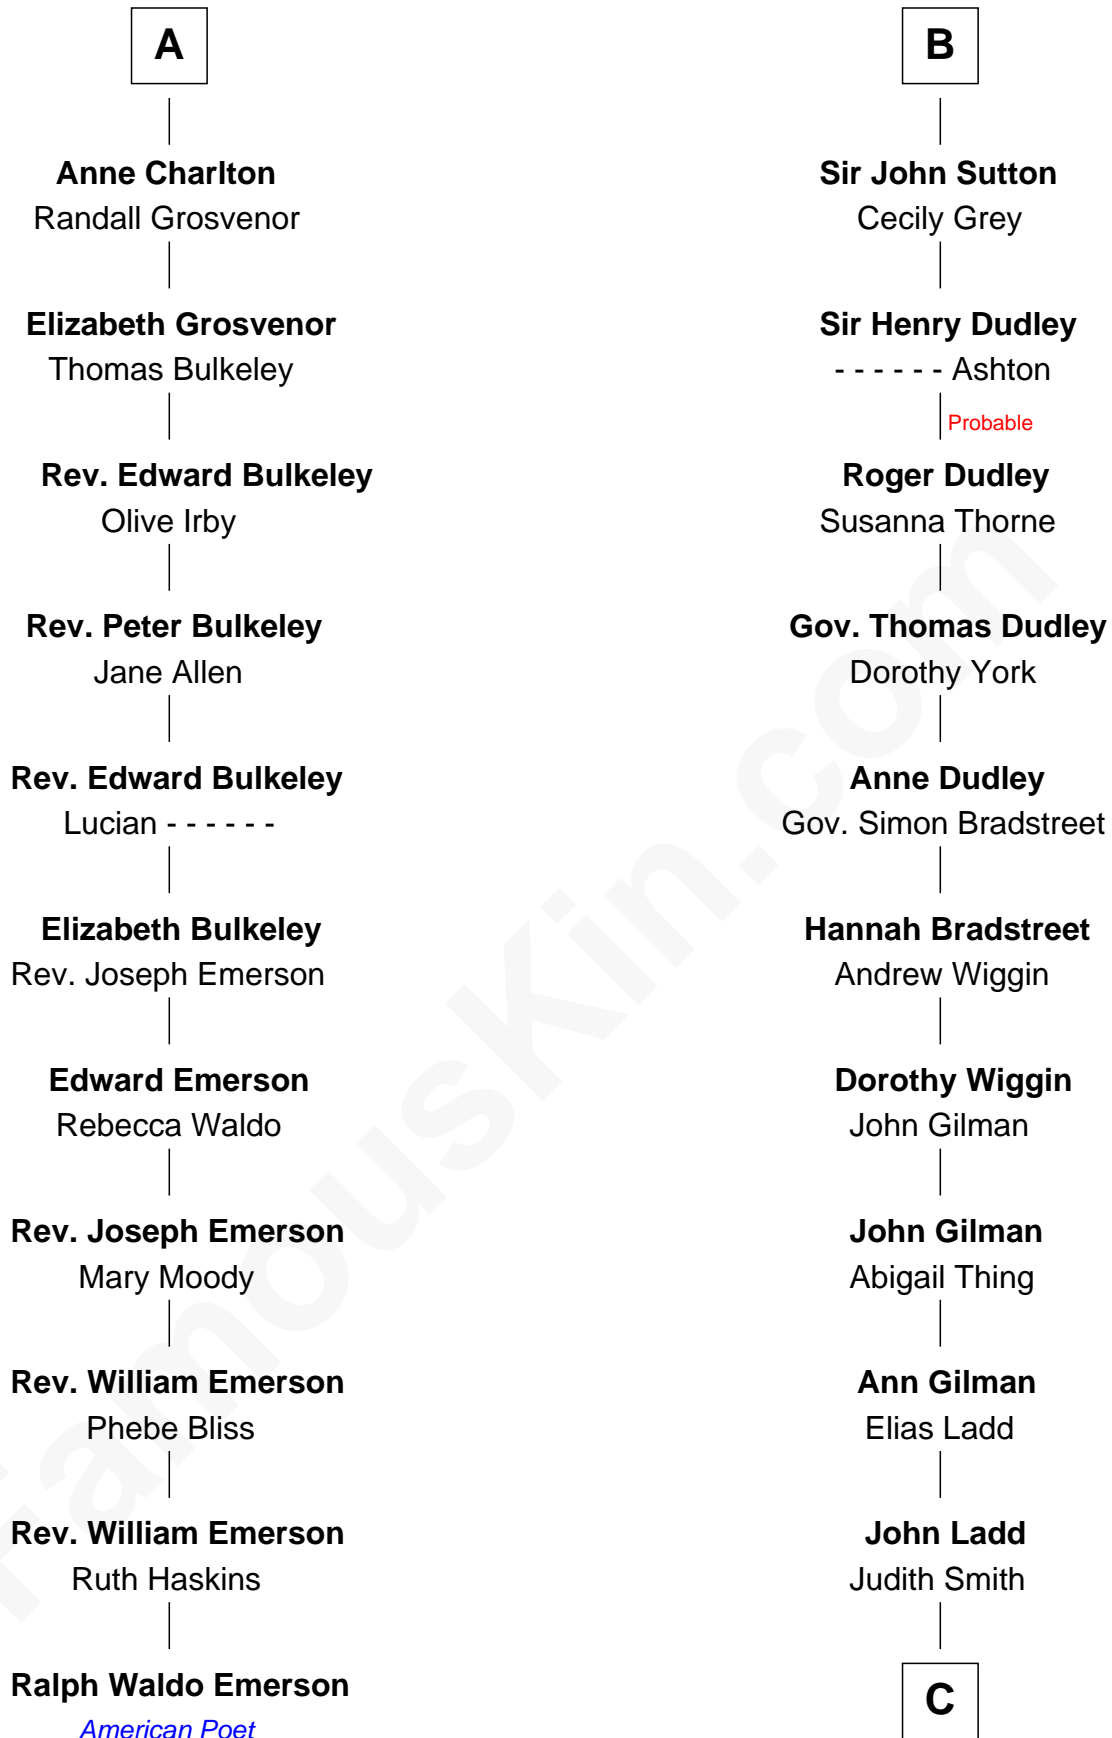

FamousKin.com

Relationship Chart of

Ralph Waldo Emerson

American Poet

17th cousin 4 times removed of

Alan Ladd

Movie Actor

C

—
Josiah Ladd

Nancy Ladd

—
Alvaro Ladd

Nancy Shotwell

—
Oscar F. Ladd

Julia Henrietta Meigs

—
Alan Harwood Ladd

Selina Raleigh