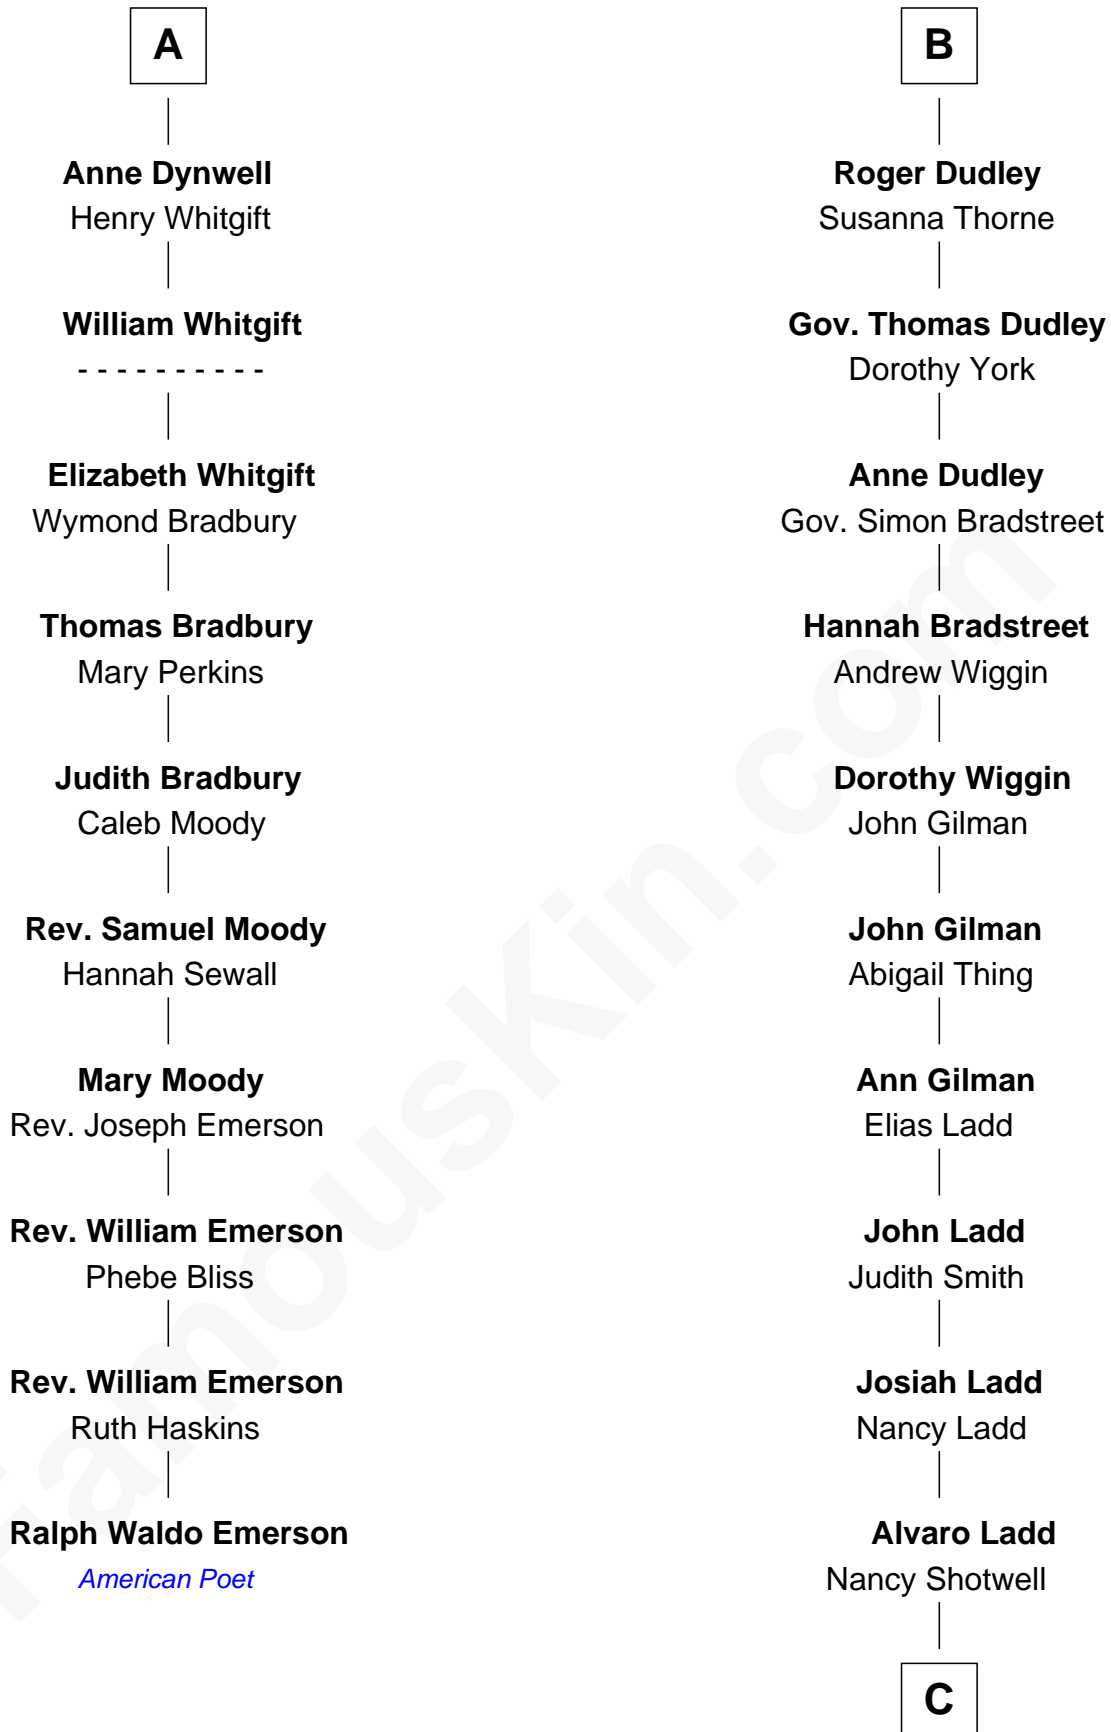

FamousKin.com

Relationship Chart of

Ralph Waldo Emerson

American Poet

16th cousin 3 times removed of

Alan Ladd

Movie Actor

Sir Henry de Percy

Idoine de Clifford

C

Oscar F. Ladd

Julia Henrietta Meigs

Alan Harwood Ladd

Selina Raleigh

Alan Ladd

Movie Actor