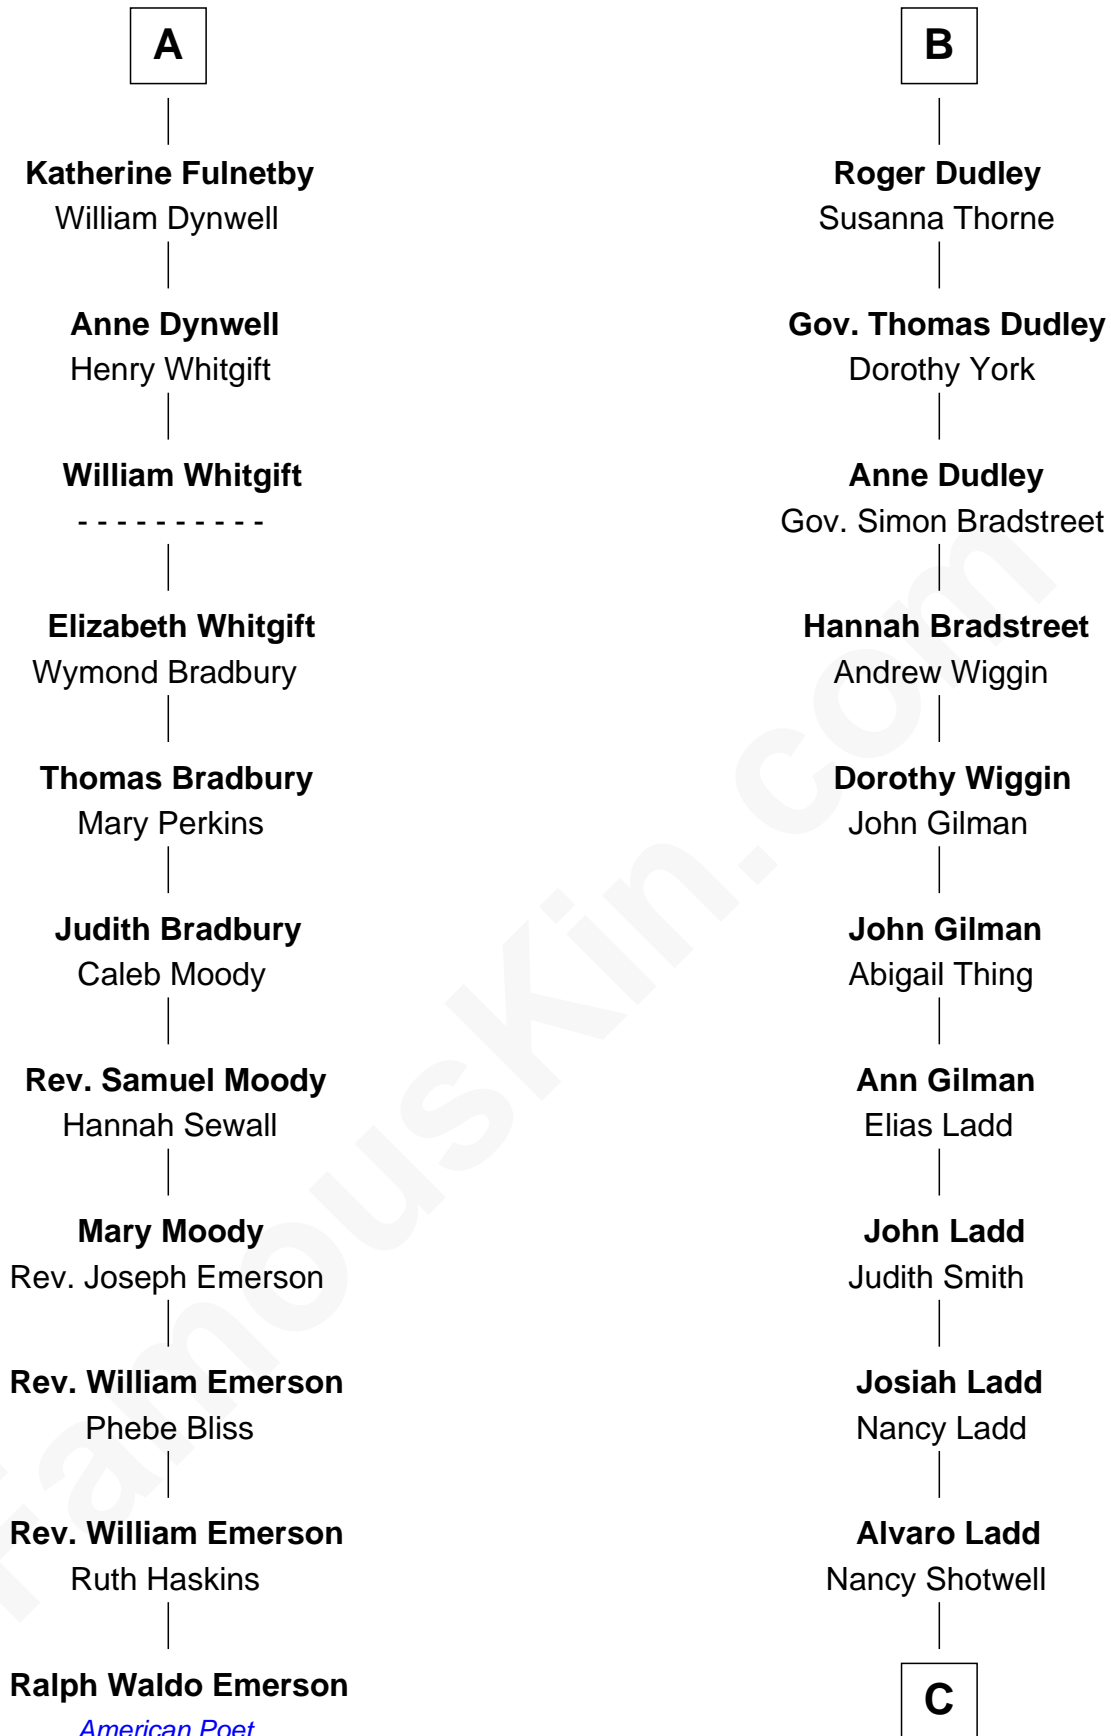

## Relationship Chart of

### Ralph Waldo Emerson

*American Poet*

17th cousin 2 times removed of

**Alan Ladd**

*Movie Actor*

**Sir Maurice de Berkeley**

Eve la Zouche

**C**

**Oscar F. Ladd**  
Julia Henrietta Meigs

**Alan Harwood Ladd**  
Selina Raleigh

**Alan Ladd**  
*Movie Actor*

FamousKin.com