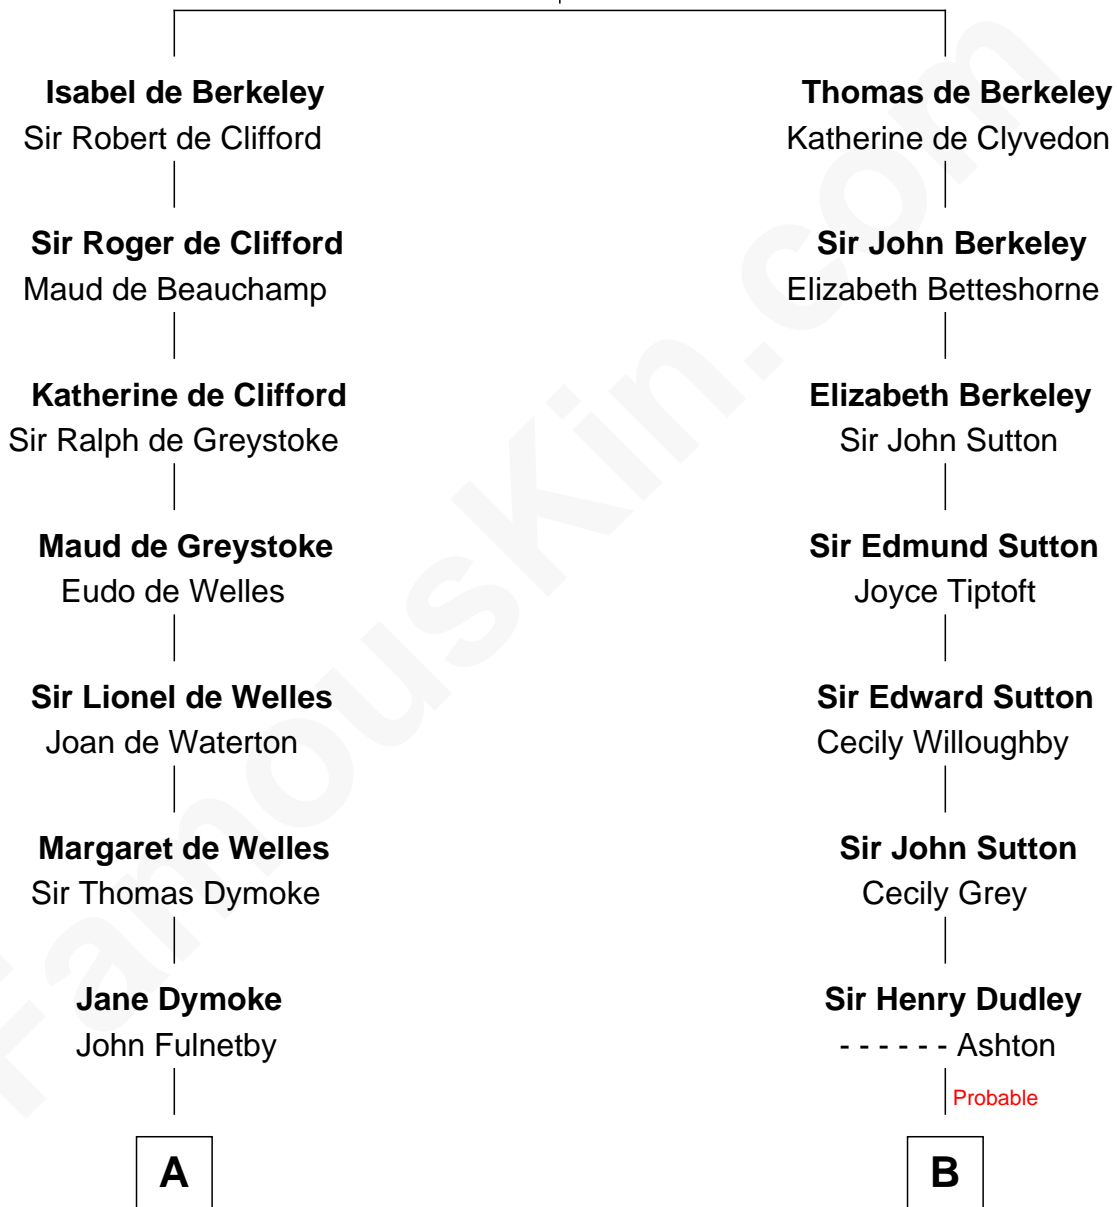

## Relationship Chart of

### Ralph Waldo Emerson

*American Poet*

17th cousin 2 times removed of

**Alan Ladd**

*Movie Actor*

**Sir Maurice de Berkeley**

Eve la Zouche

**C**

**Oscar F. Ladd**  
Julia Henrietta Meigs

**Alan Harwood Ladd**  
Selina Raleigh

**Alan Ladd**  
*Movie Actor*

FamousKin.com