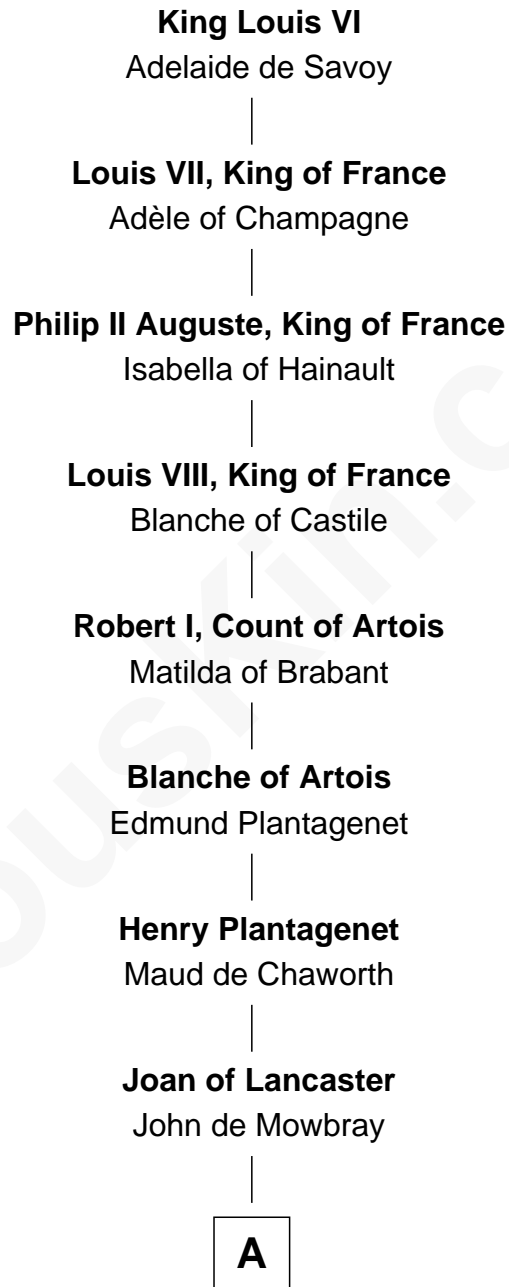

FamousKin.com

Relationship Chart of Ralph Waldo Emerson

American Poet

22nd Great-grandson of

King Louis VI

King of France

A

John de Mowbray
Elizabeth de Segrave