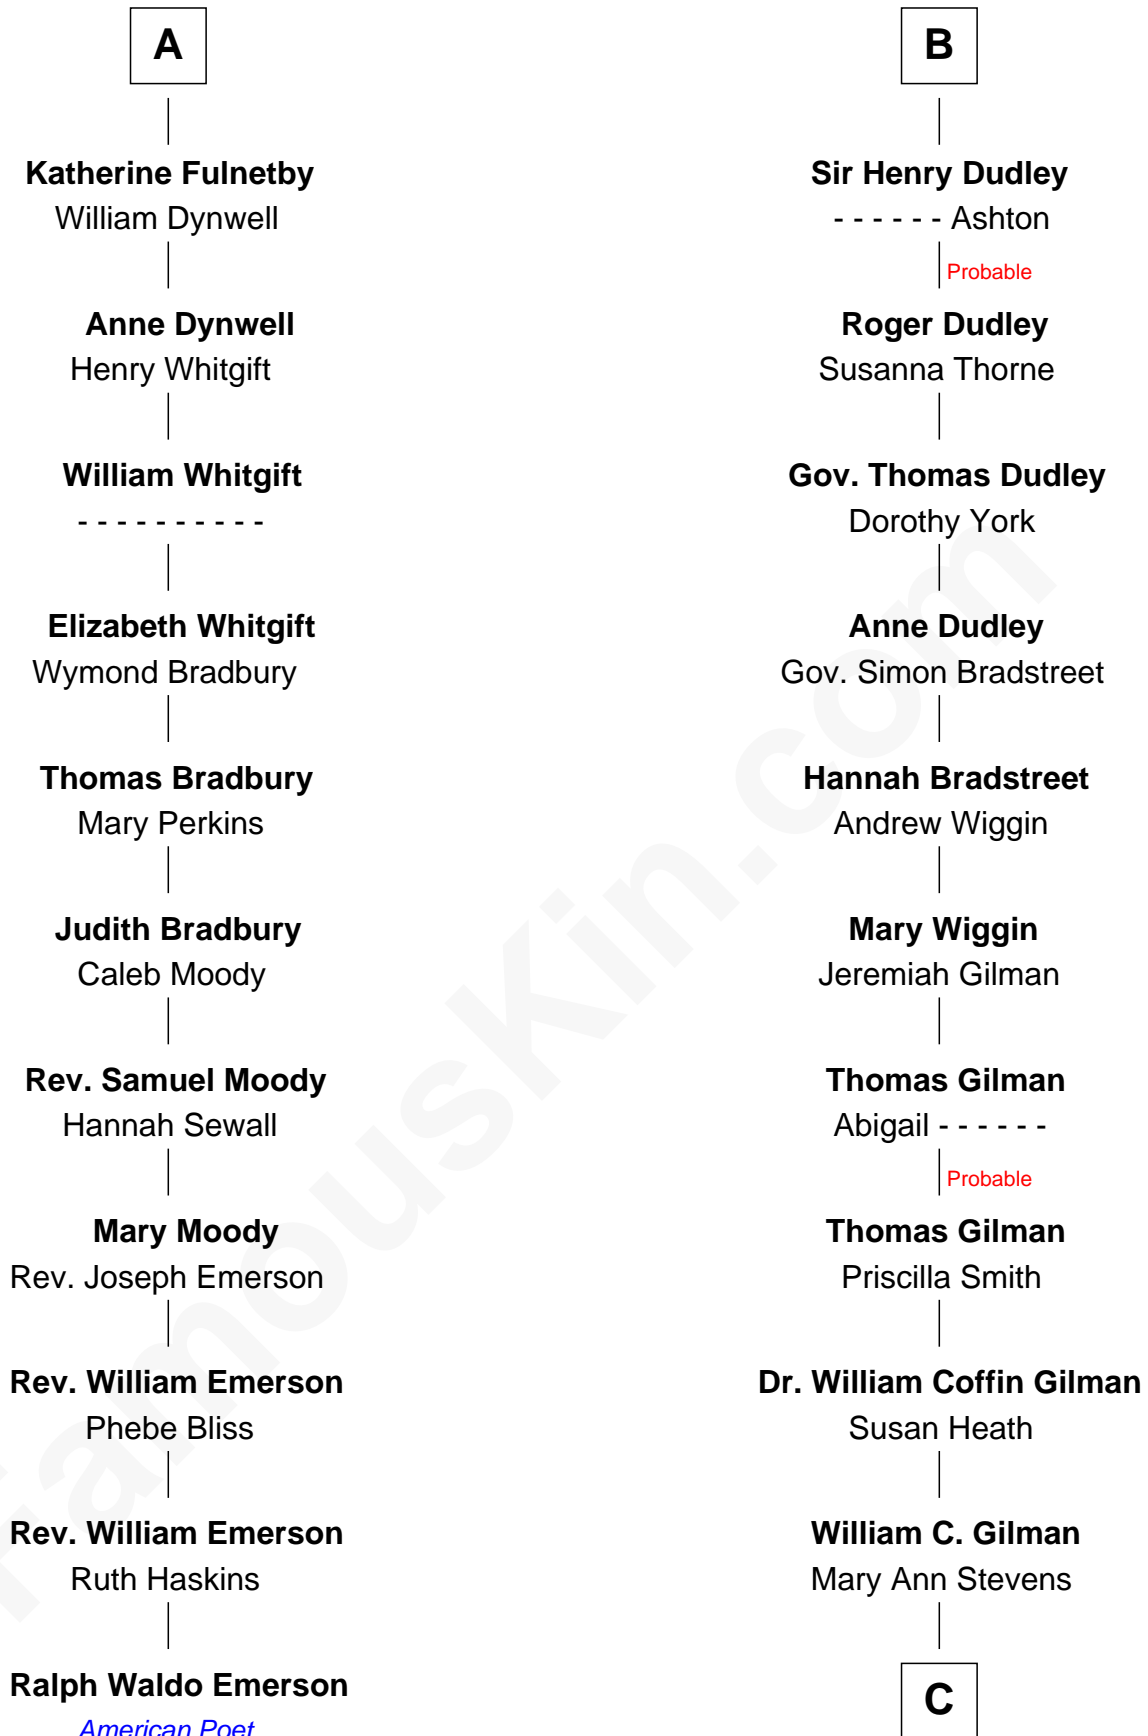

FamousKin.com

Relationship Chart of Ralph Waldo Emerson

American Poet

17th cousin 3 times removed of

George Hamilton

TV and Movie Actor

Henry Plantagenet

Maud de Chaworth

C

George C. Gilman
Elizabeth Melissa Lane

Lillian C. Gilman
Harry Fuller Hamilton

George William Hamilton
Anne Lucille Stevens

George Hamilton
TV and Movie Actor