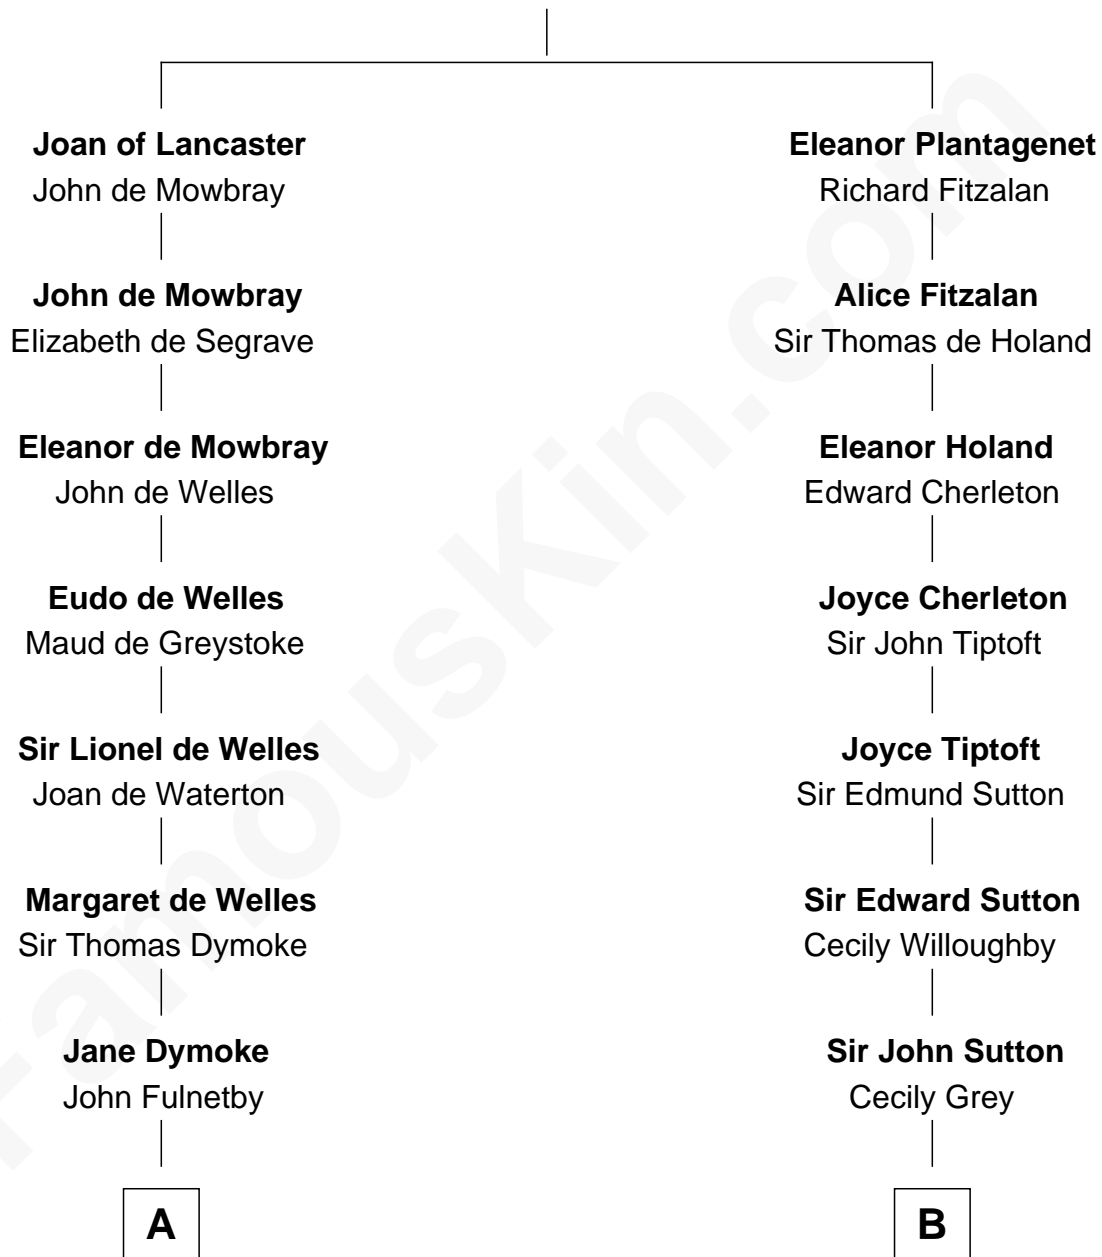

FamousKin.com

Relationship Chart of Ralph Waldo Emerson

American Poet

17th cousin 3 times removed of

George Hamilton

TV and Movie Actor

Henry Plantagenet

Maud de Chaworth

C

George C. Gilman
Elizabeth Melissa Lane

Lillian C. Gilman
Harry Fuller Hamilton

George William Hamilton
Anne Lucille Stevens

George Hamilton
TV and Movie Actor