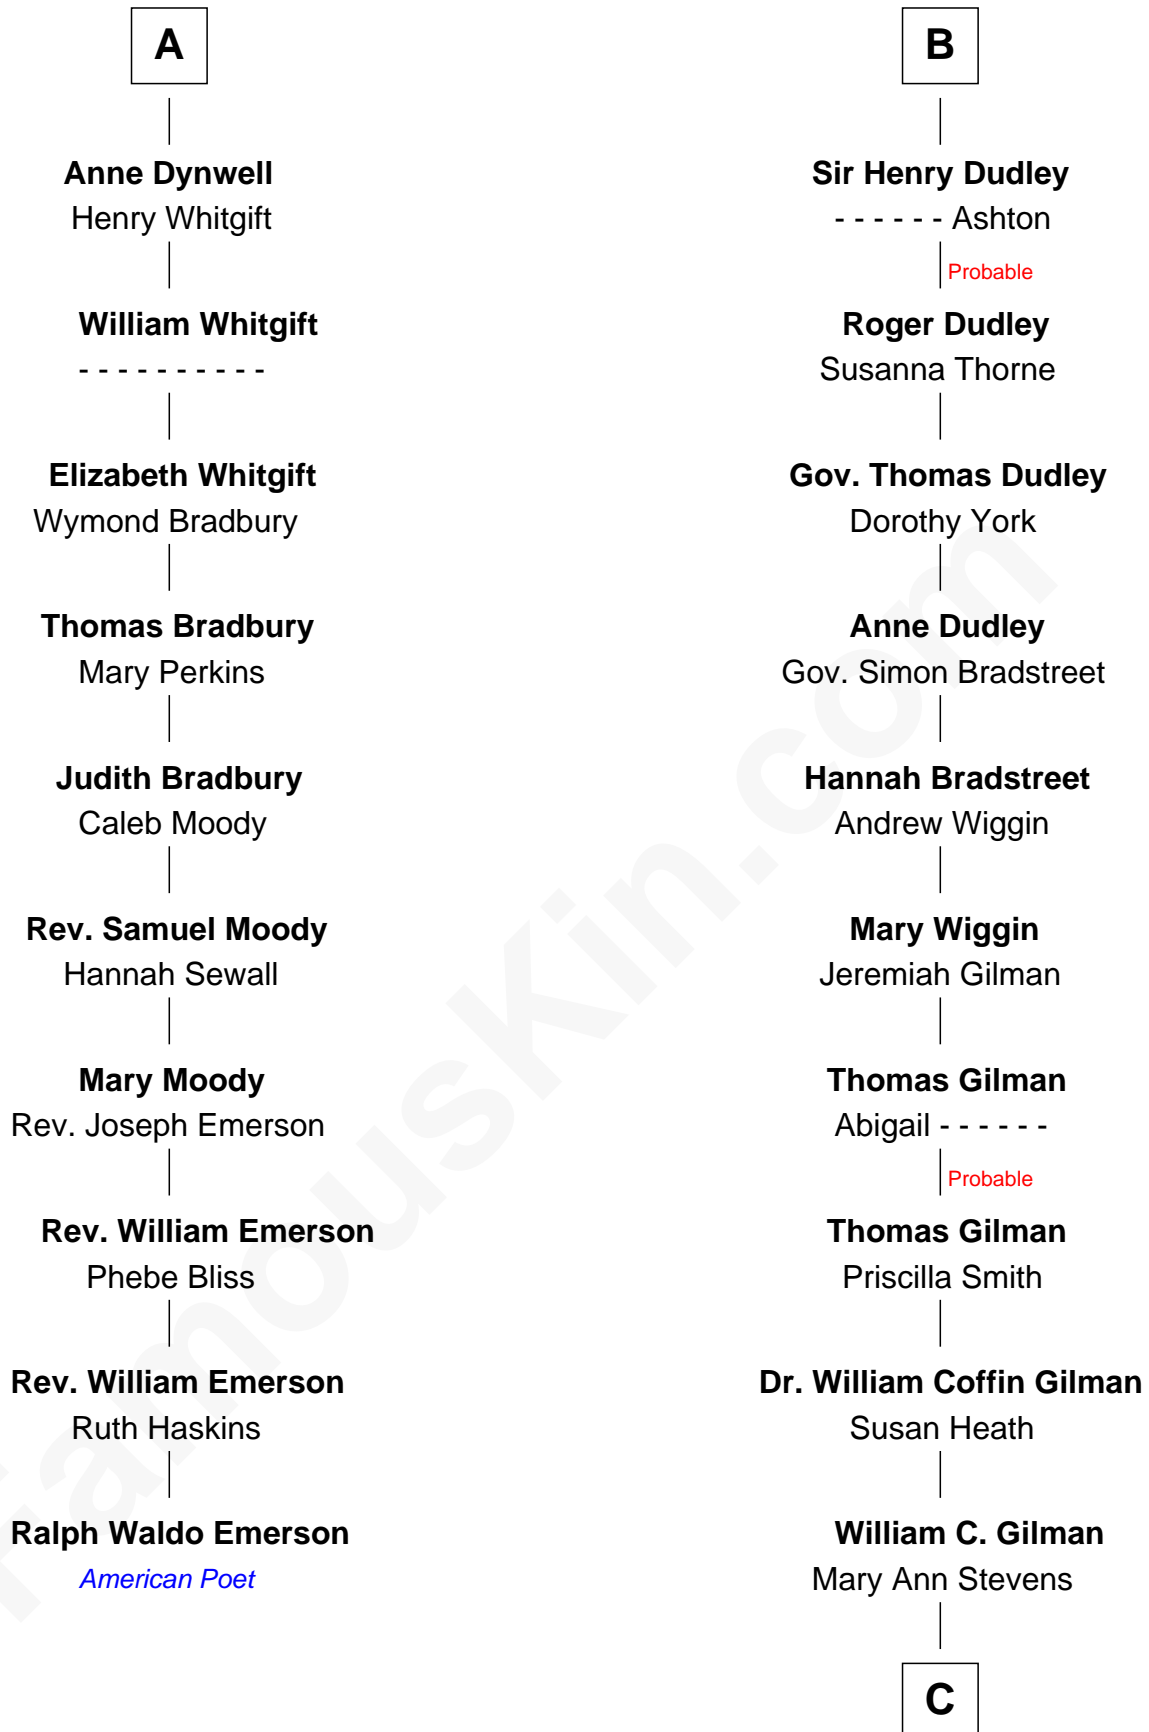

FamousKin.com

Relationship Chart of

Ralph Waldo Emerson

American Poet

16th cousin 4 times removed of

George Hamilton

TV and Movie Actor

Sir William de Ros
Margery de Badlesmere

C

George C. Gilman
Elizabeth Melissa Lane

Lillian C. Gilman
Harry Fuller Hamilton

George William Hamilton
Anne Lucille Stevens

George Hamilton
TV and Movie Actor