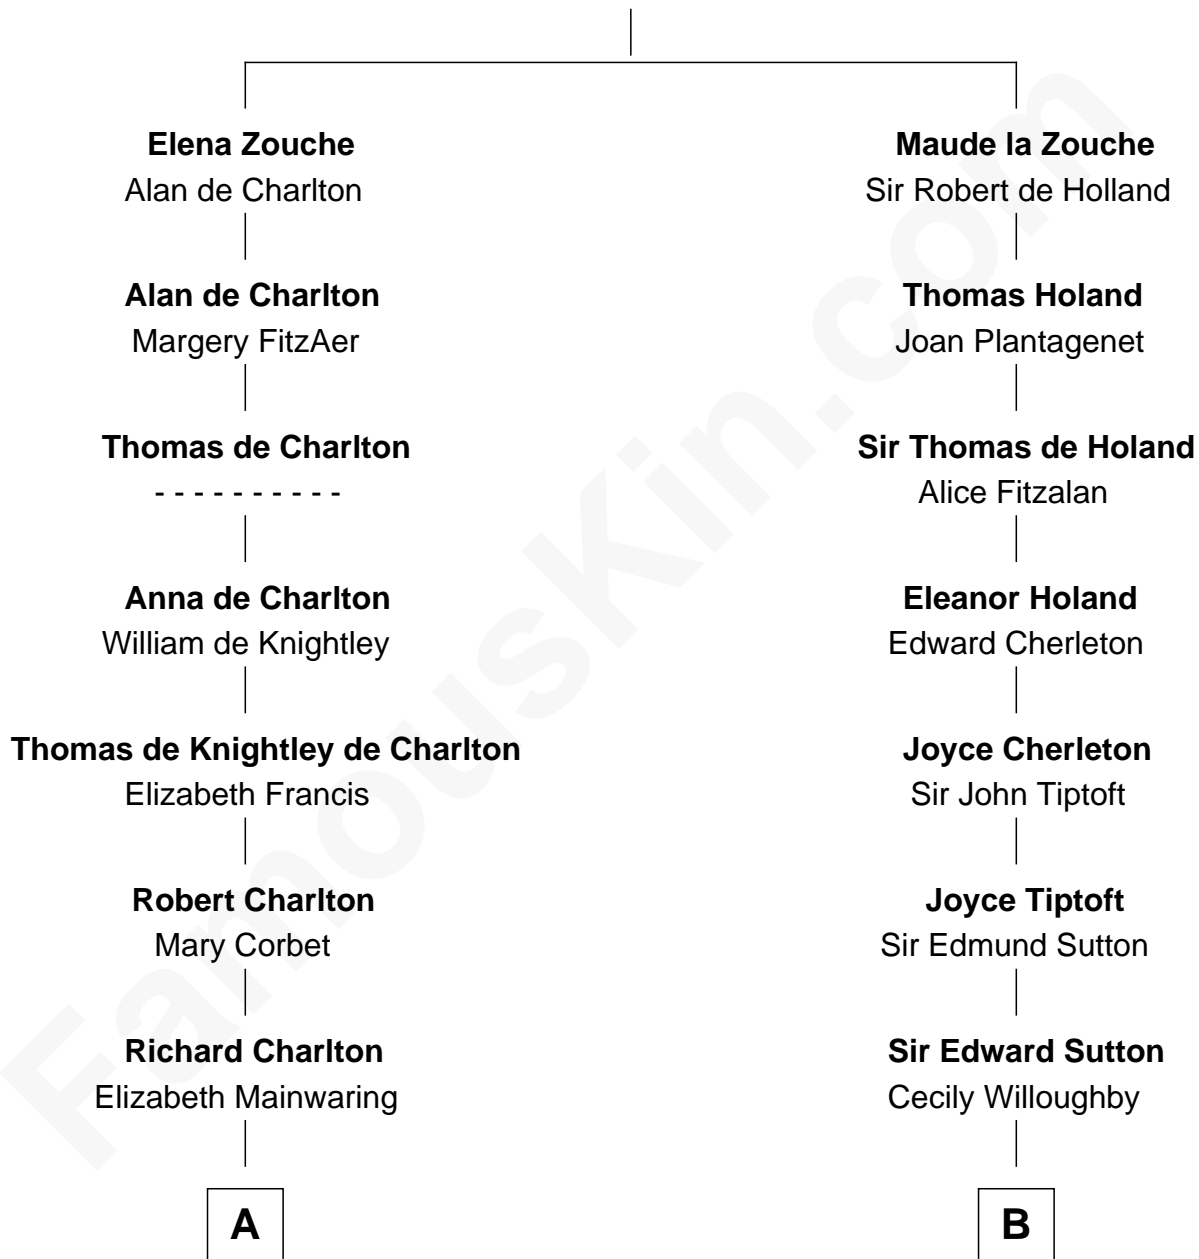

FamousKin.com
Relationship Chart of
Ralph Waldo Emerson
American Poet

17th cousin 4 times removed of

George Hamilton
TV and Movie Actor

Sir Alan la Zouche
 Eleanor de Segrave

C

William C. Gilman

Mary Ann Stevens

George C. Gilman

Elizabeth Melissa Lane

Lillian C. Gilman

Harry Fuller Hamilton

George William Hamilton

Anne Lucille Stevens

George Hamilton

TV and Movie Actor