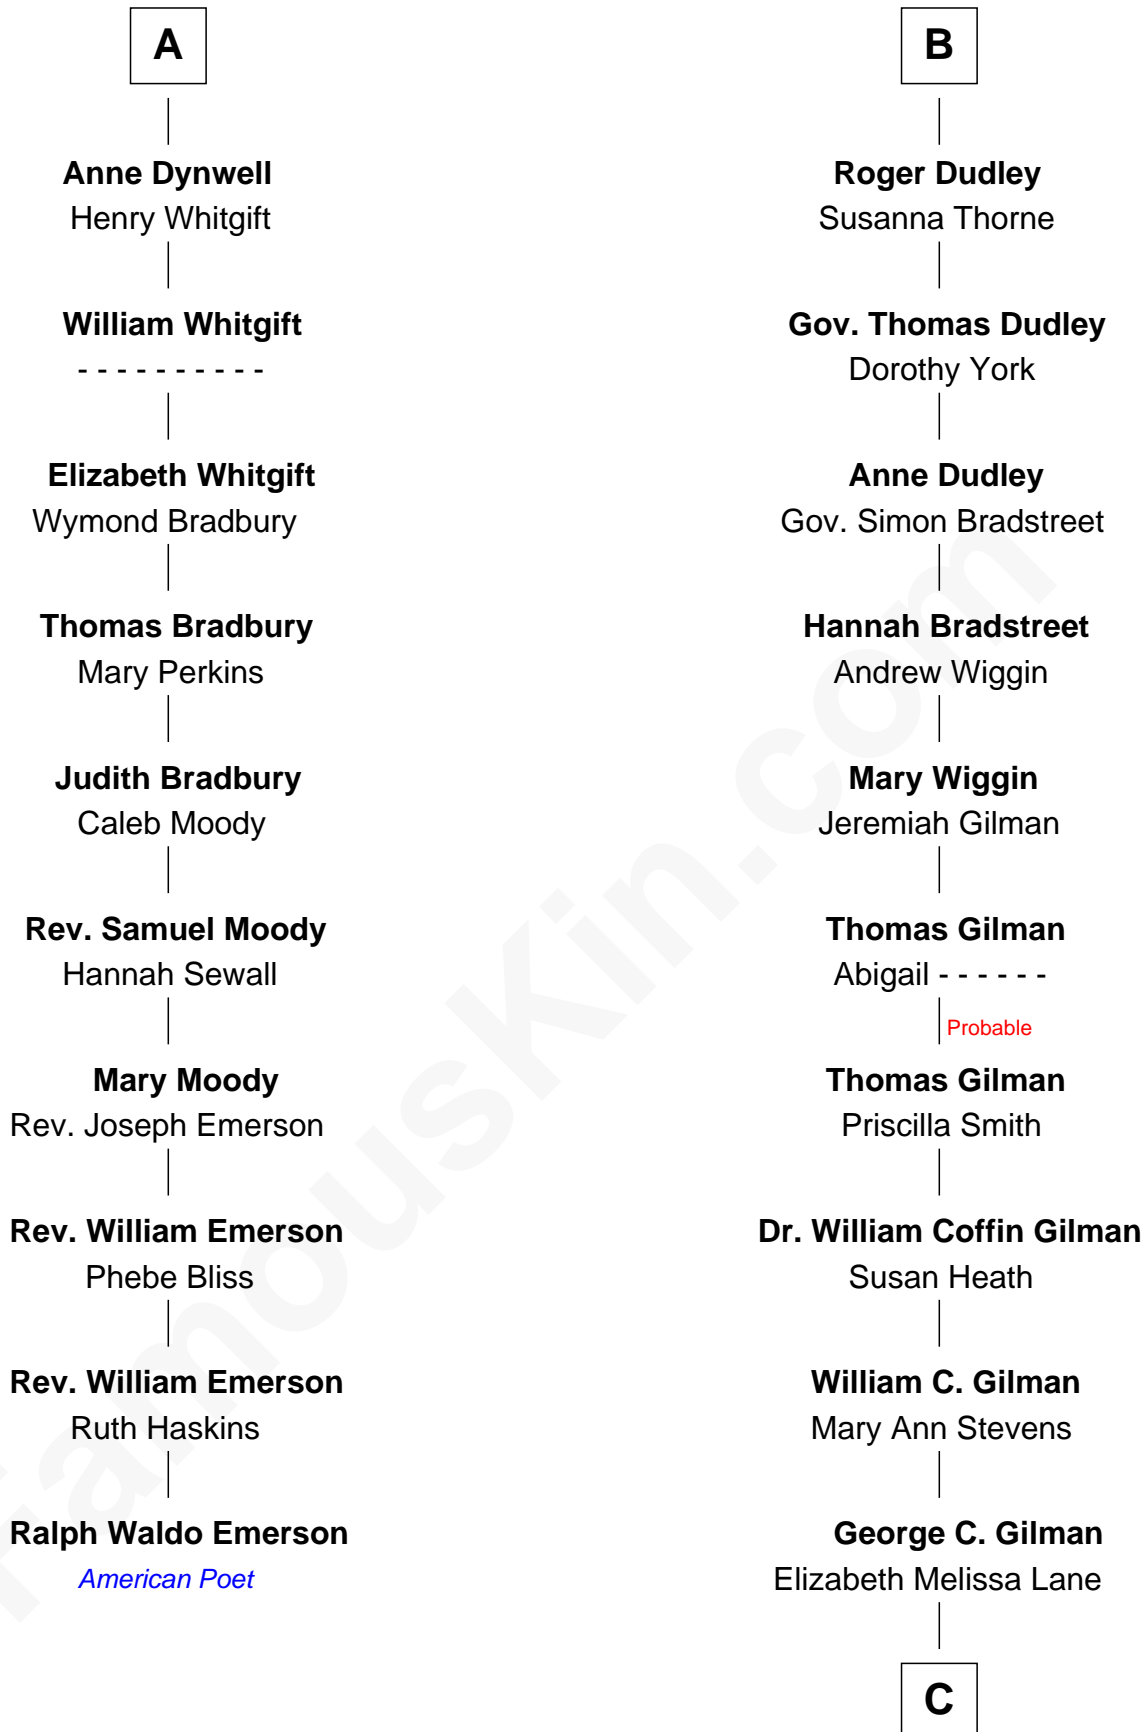

## Relationship Chart of

### Ralph Waldo Emerson

*American Poet*

16th cousin 3 times removed of

**George Hamilton**  
*TV and Movie Actor*

**Sir Henry de Percy**  
Idoine de Clifford

C

**Lillian C. Gilman**

Harry Fuller Hamilton

**George William Hamilton**

Anne Lucille Stevens

**George Hamilton**

*TV and Movie Actor*

FamousKin.com