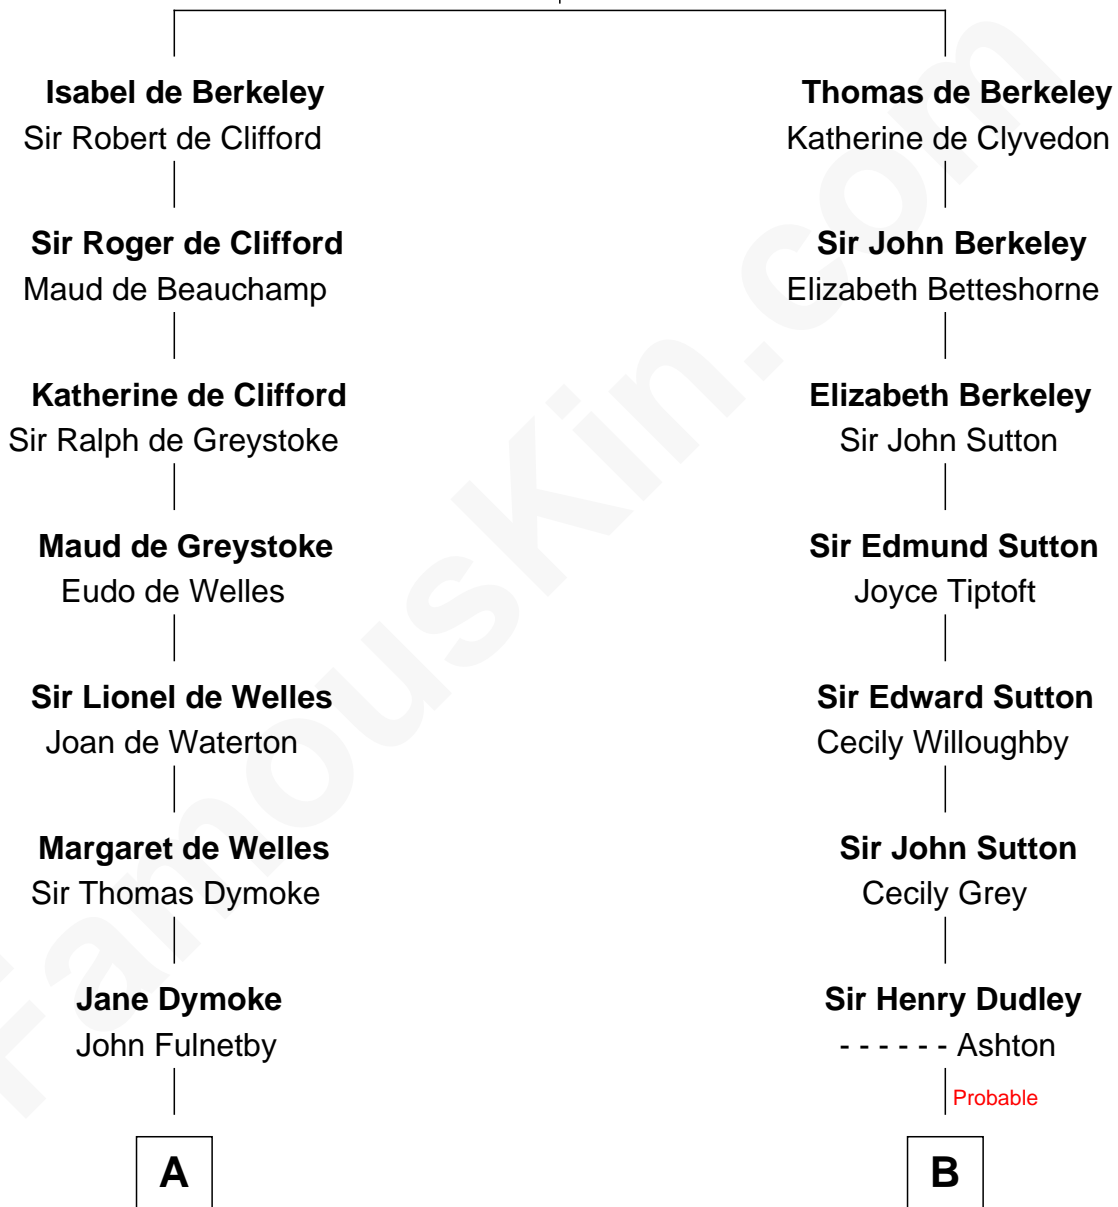

**FamousKin.com**  
**Relationship Chart of**  
**Ralph Waldo Emerson**  
*American Poet*

17th cousin 2 times removed of

**George Hamilton**  
*TV and Movie Actor*

**Sir Maurice de Berkeley**  
 Eve la Zouche

C

**Lillian C. Gilman**

Harry Fuller Hamilton

**George William Hamilton**

Anne Lucille Stevens

**George Hamilton**

*TV and Movie Actor*

FamousKin.com