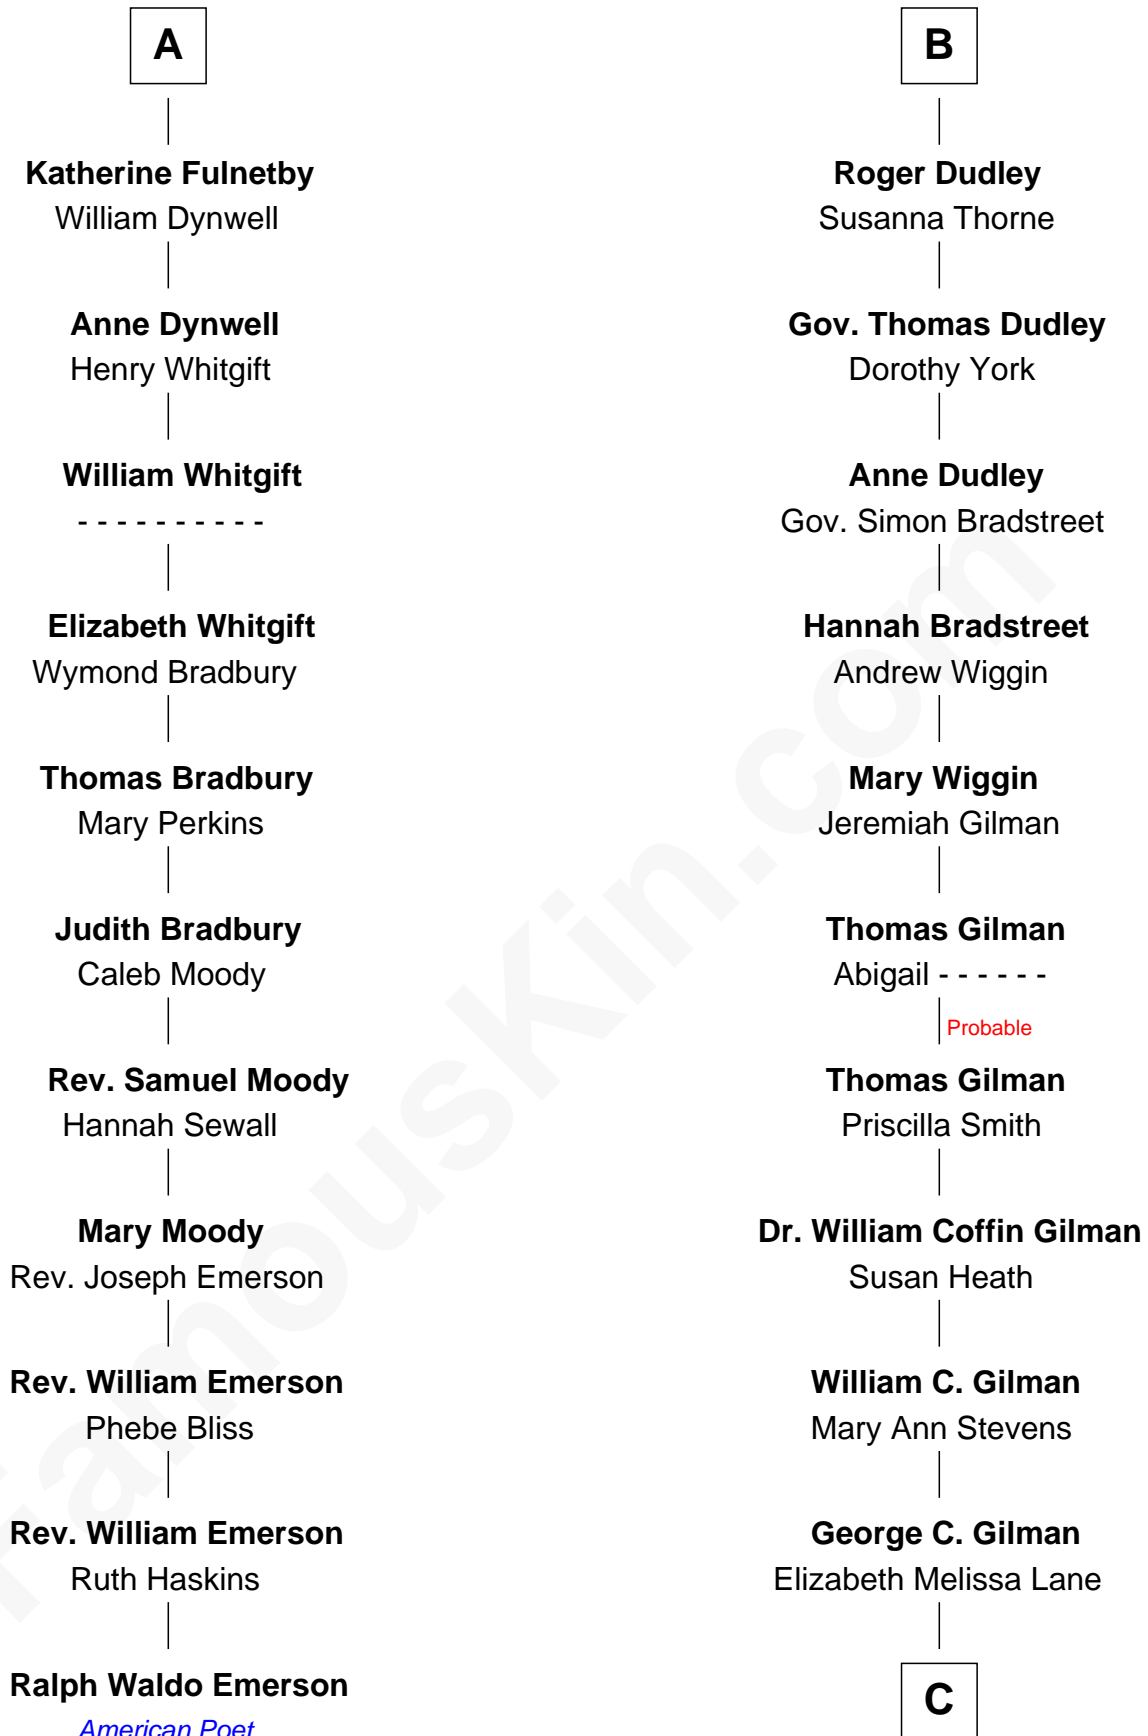

**FamousKin.com**  
**Relationship Chart of**  
**Ralph Waldo Emerson**  
*American Poet*

17th cousin 2 times removed of

**George Hamilton**  
*TV and Movie Actor*

**Sir Maurice de Berkeley**  
 Eve la Zouche

C

**Lillian C. Gilman**

Harry Fuller Hamilton

**George William Hamilton**

Anne Lucille Stevens

**George Hamilton**

*TV and Movie Actor*

FamousKin.com