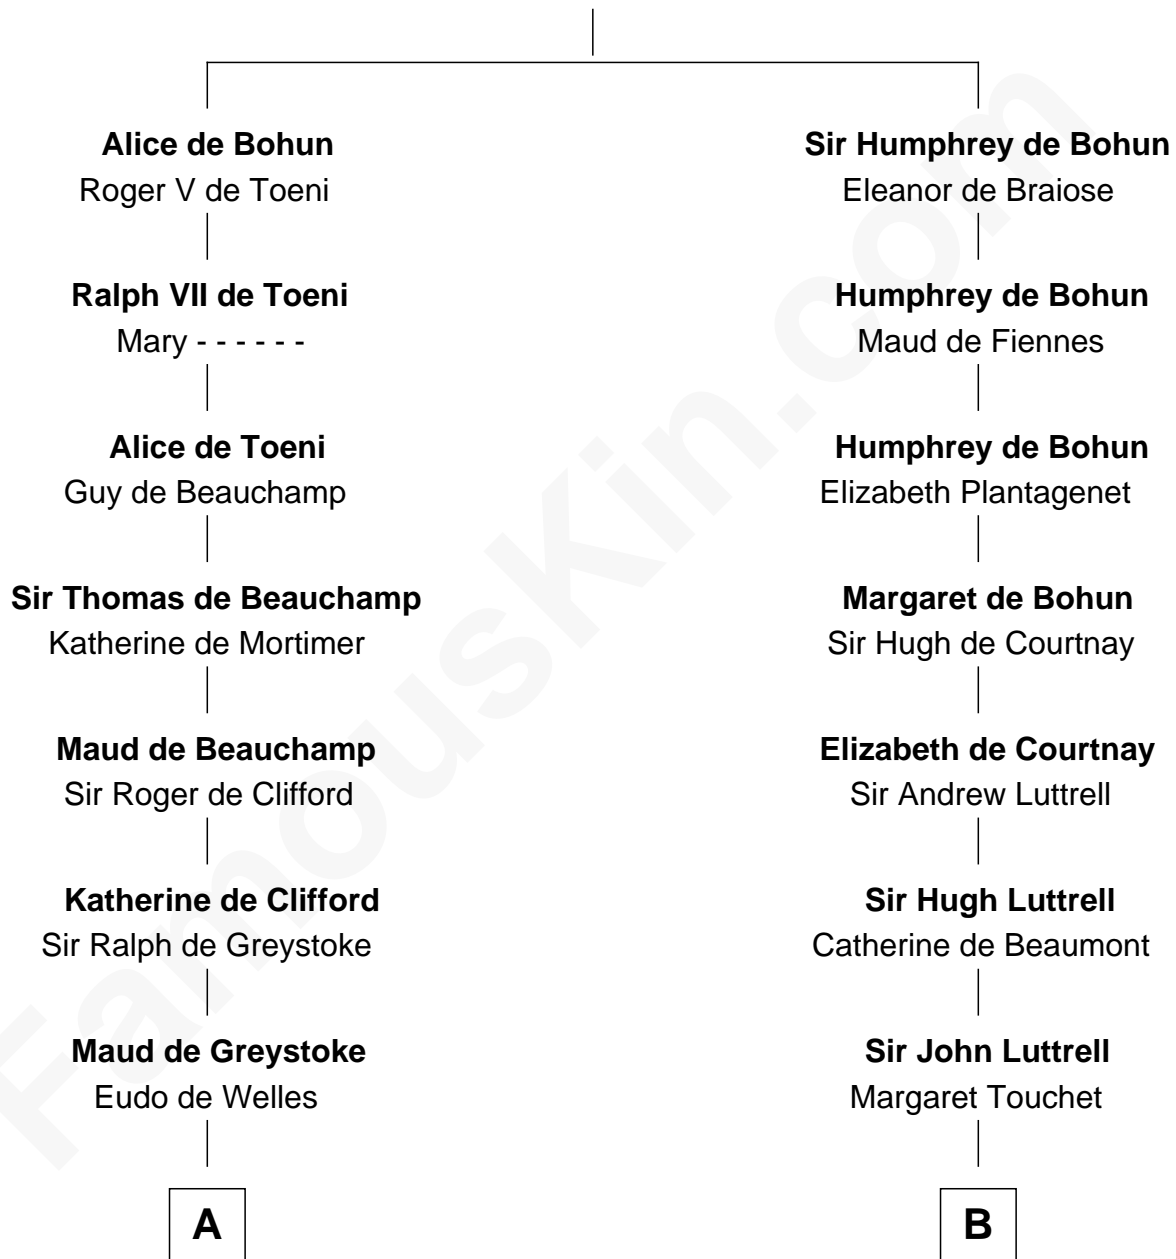

FamousKin.com

Relationship Chart of

Ralph Waldo Emerson

American Poet

19th cousin 1 time removed of

Herman Melville

Author of Moby Dick

Sir Humphrey de Bohun

Maud of Eu

C

Mary Moody
Rev. Joseph Emerson

Rev. William Emerson
Phebe Bliss

Rev. William Emerson
Ruth Haskins

Ralph Waldo Emerson
American Poet

D

Priscilla Scollay
Thomas Melville