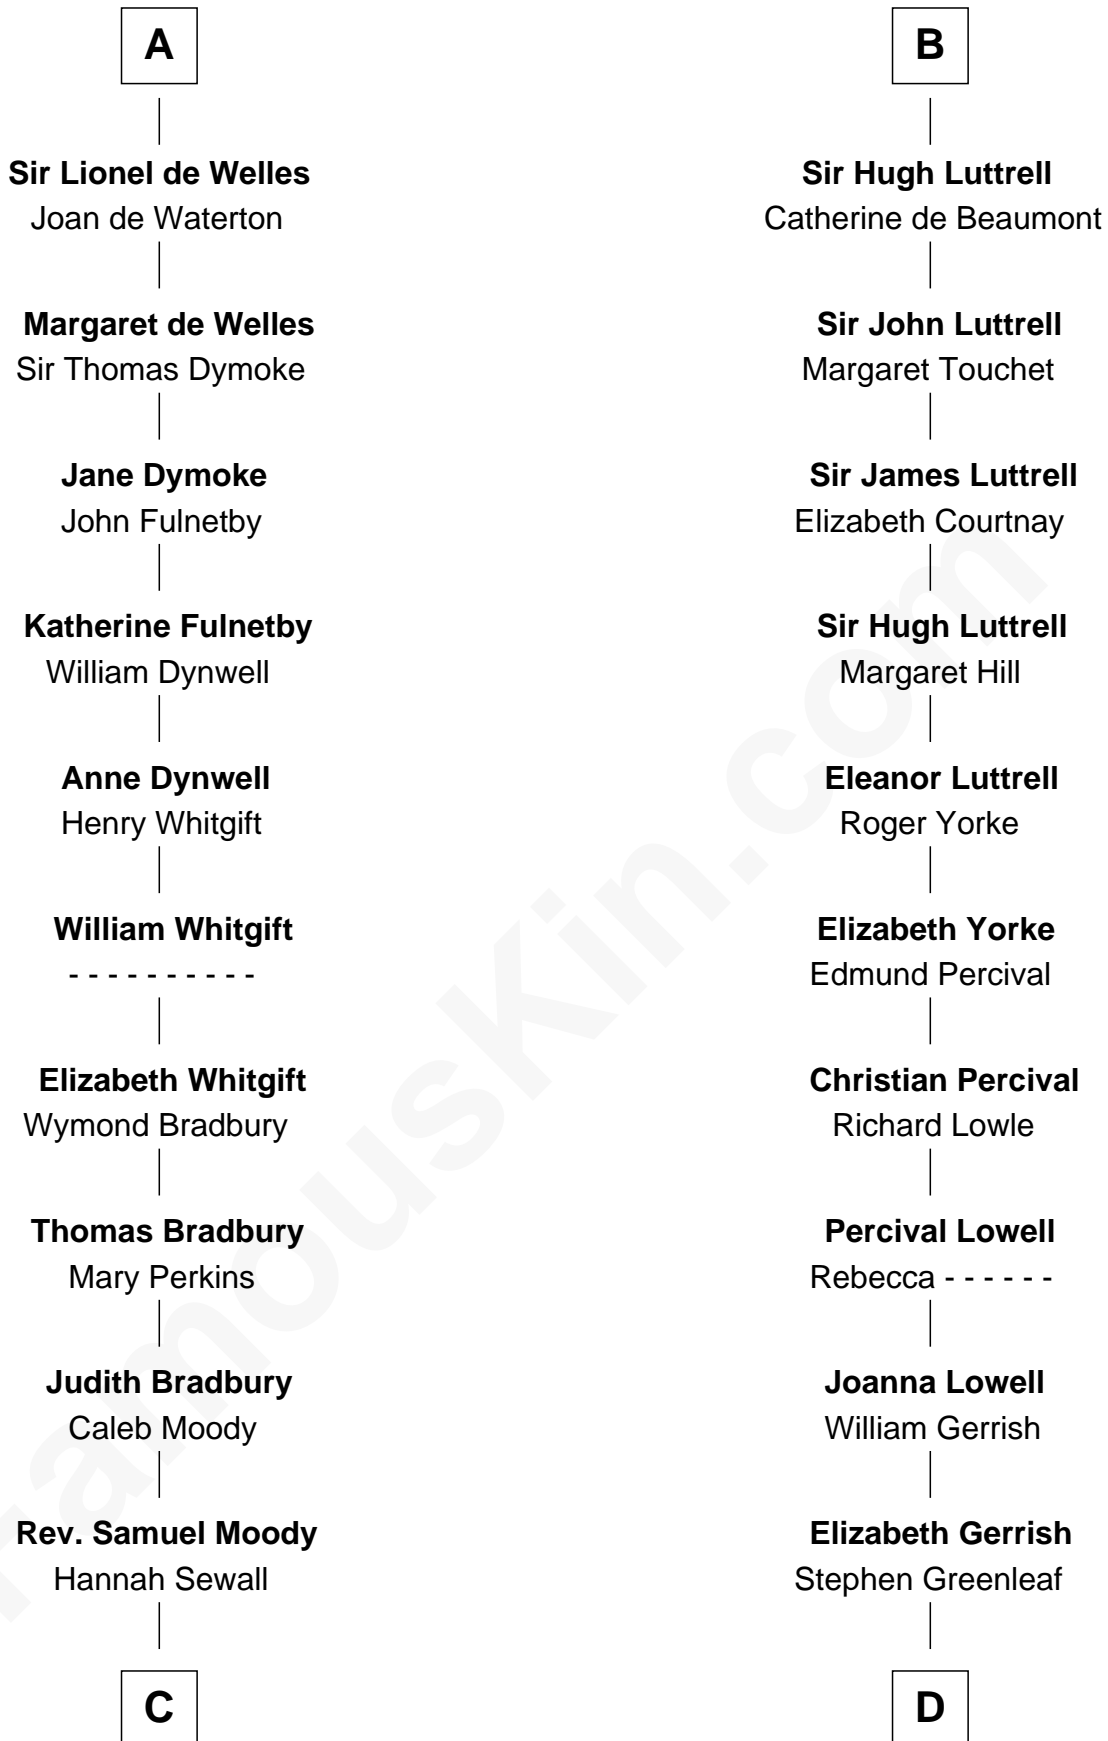

**FamousKin.com**  
**Relationship Chart of**  
**Ralph Waldo Emerson**  
*American Poet*

20th cousin 1 time removed of  
**Herman Melville**  
*Author of Moby Dick*

**C**

**Mary Moody**  
Rev. Joseph Emerson  
|  
**Rev. William Emerson**  
Phebe Bliss  
|  
**Rev. William Emerson**  
Ruth Haskins  
|  
**Ralph Waldo Emerson**  
*American Poet*

**D**

**Rev. Daniel Greenleaf**  
Elizabeth Gookin  
|  
**Mercy Greenleaf**  
John Scollay  
|  
**Priscilla Scollay**  
Thomas Melville  
|  
**Allan Melville**  
Maria Gansevoort  
|  
**Herman Melville**  
*Author of Moby Dick*