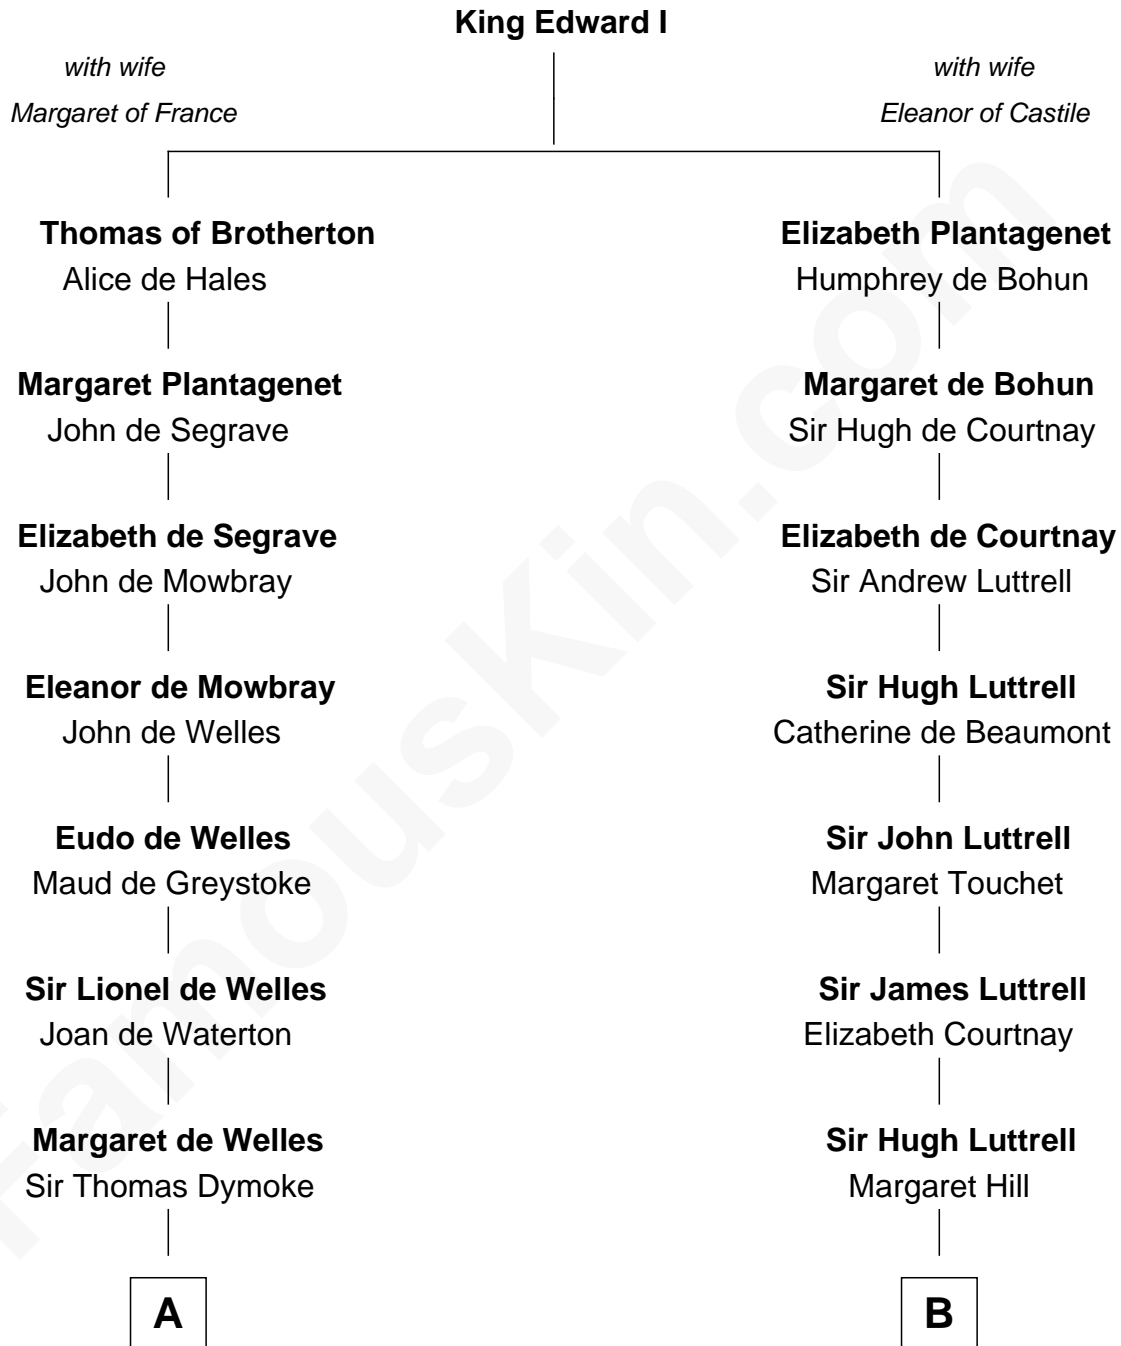

# FamousKin.com

## Relationship Chart of Ralph Waldo Emerson

*American Poet*

17th cousin 1 time removed of

**Herman Melville**

*Author of Moby Dick*

**C**

Rev. William Emerson

Ruth Haskins