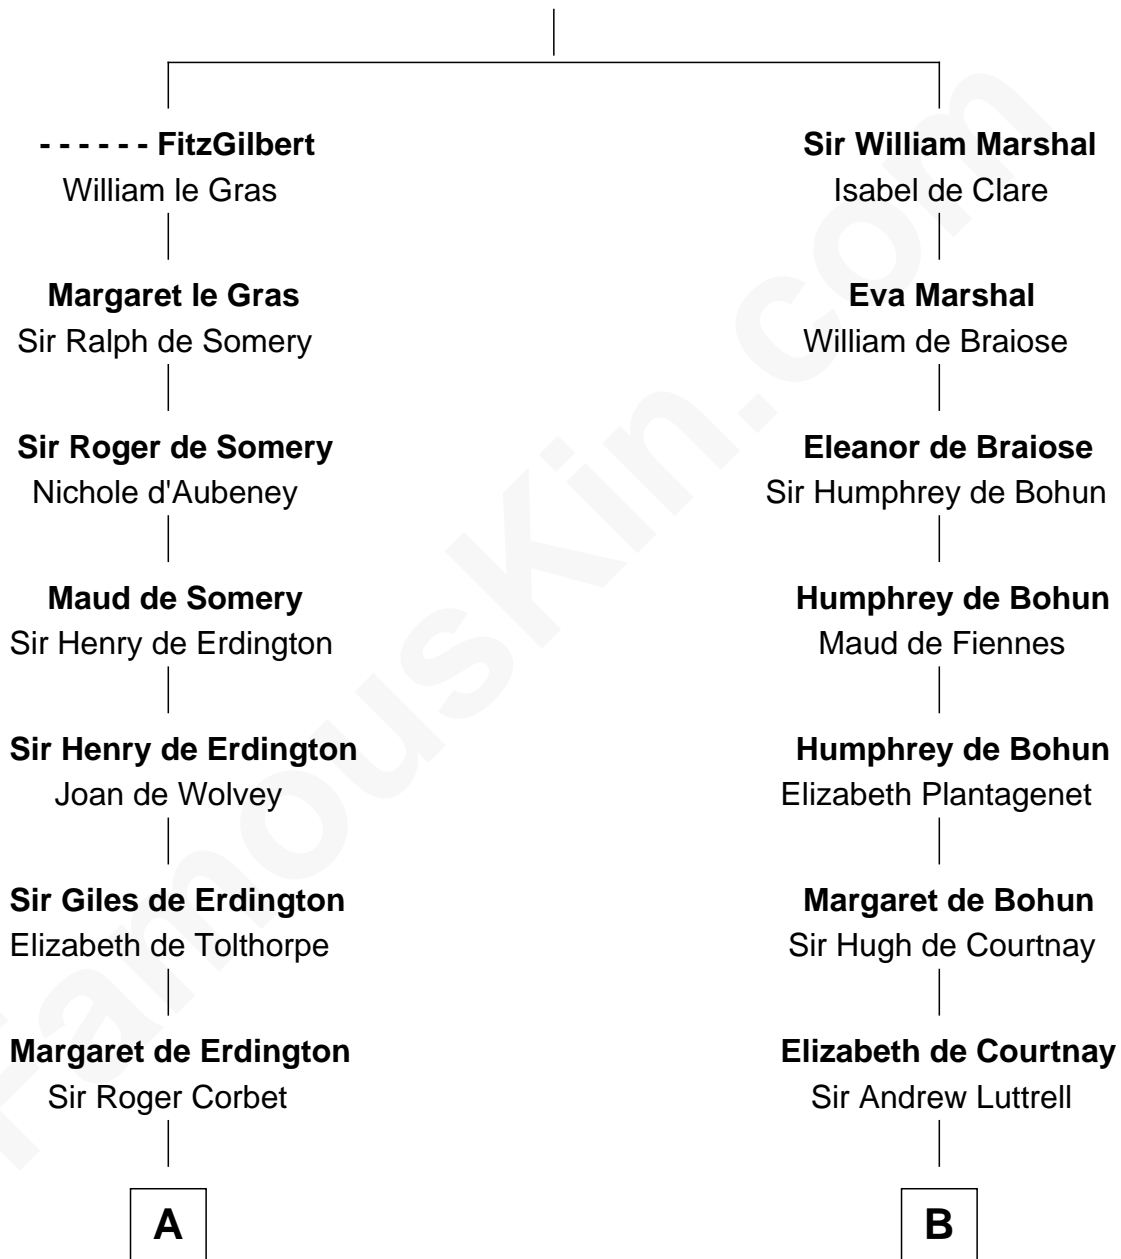

FamousKin.com

Relationship Chart of

Ralph Waldo Emerson

American Poet

20th cousin 1 time removed of

Herman Melville

Author of Moby Dick

John FitzGilbert
Sybilla of Salisbury