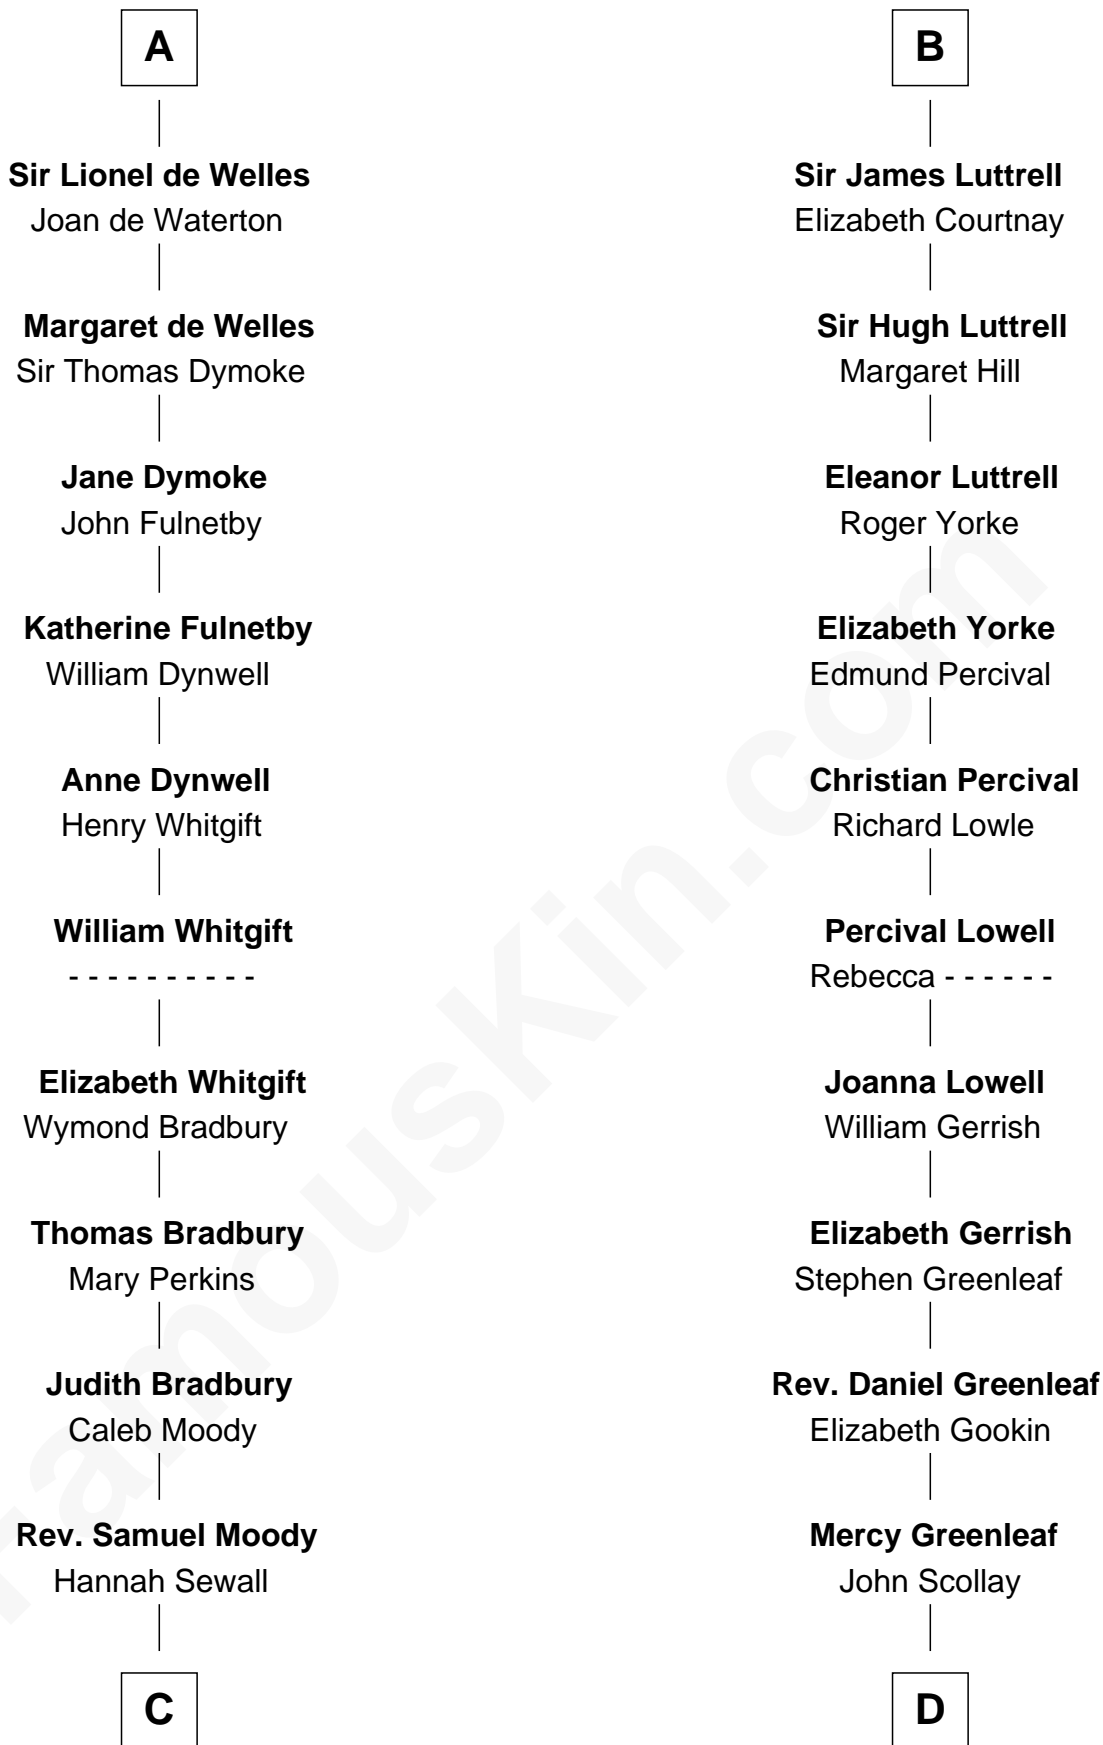

## Relationship Chart of

### Ralph Waldo Emerson

*American Poet*

19th cousin 1 time removed of

**Herman Melville**

*Author of Moby Dick*

**William de Braiose**

Eva Marshal

**C**

**Mary Moody**  
Rev. Joseph Emerson

**Rev. William Emerson**  
Phebe Bliss

**Rev. William Emerson**  
Ruth Haskins

**Ralph Waldo Emerson**  
*American Poet*

**D**

**Priscilla Scollay**  
Thomas Melville

**Allan Melville**  
Maria Gansevoort