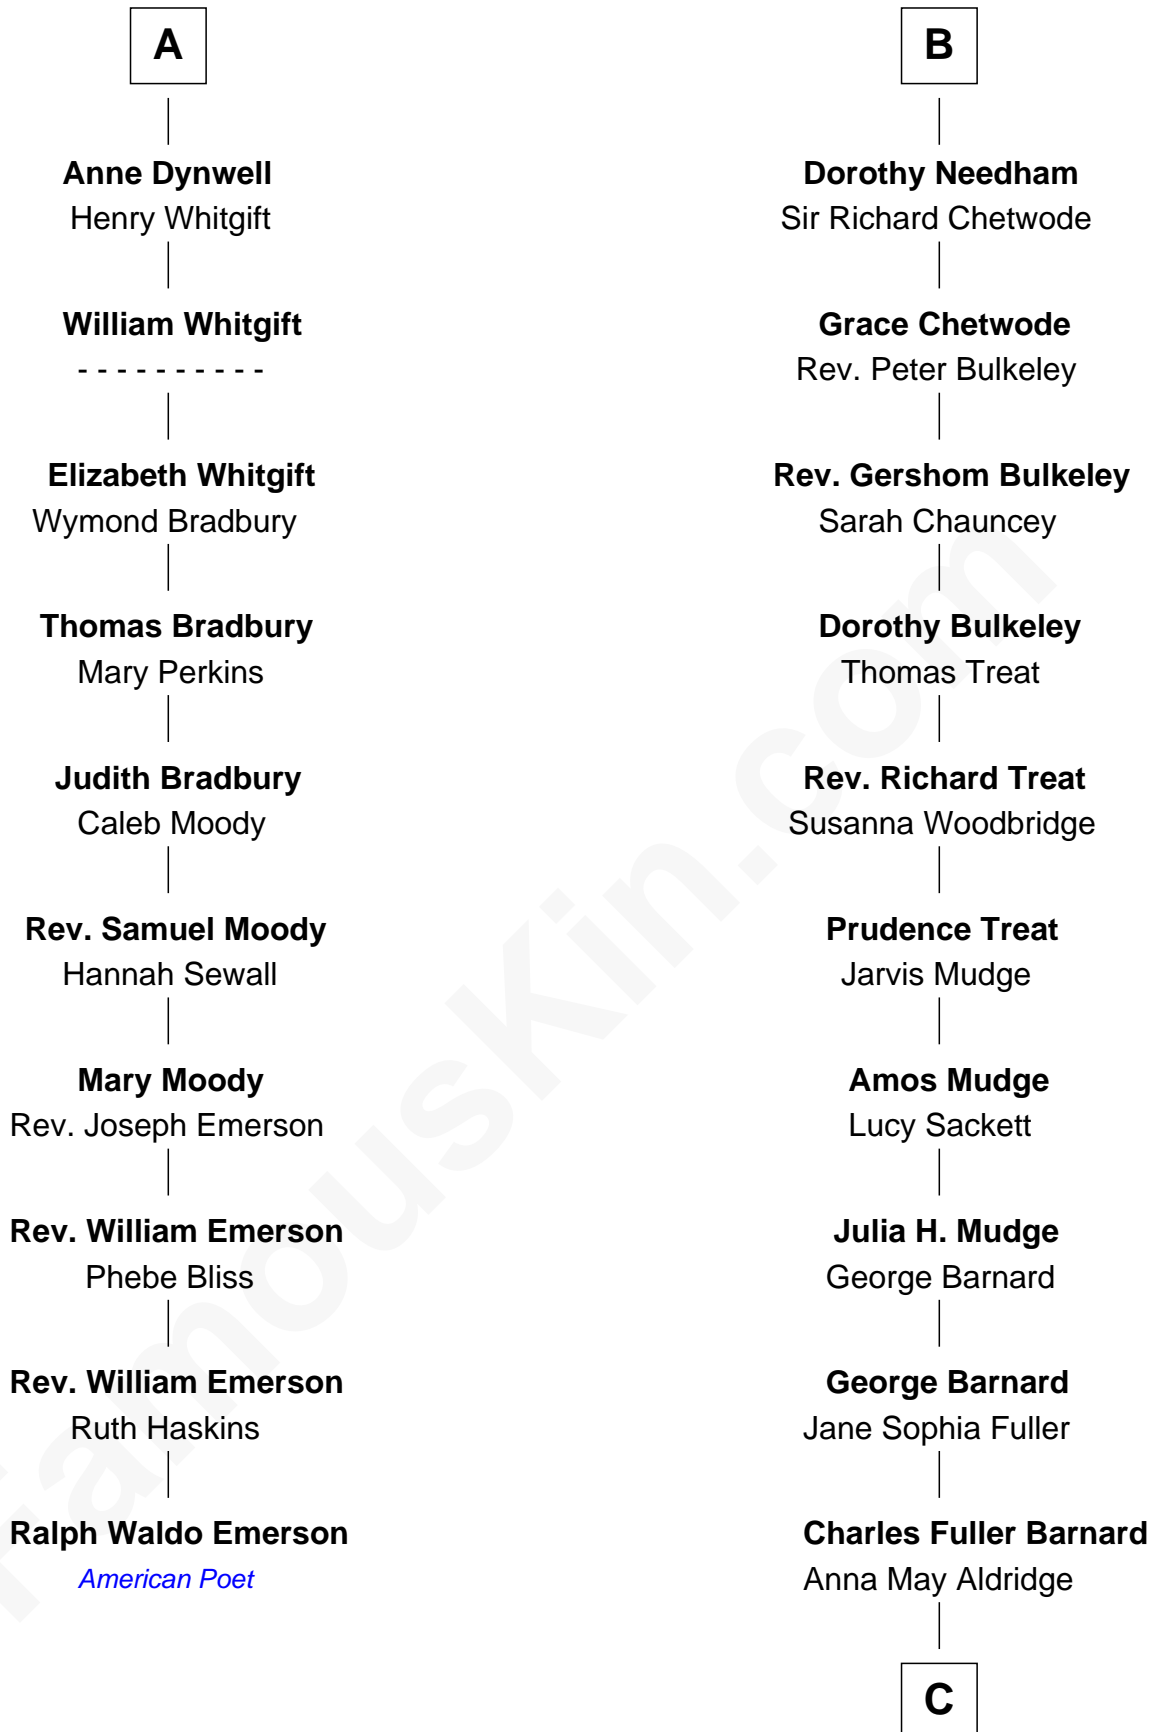

FamousKin.com

Relationship Chart of Ralph Waldo Emerson

American Poet

16th cousin 2 times removed of

Dick Clark

Radio and TV Host

Sir Thomas de Beauchamp

Katherine de Mortimer