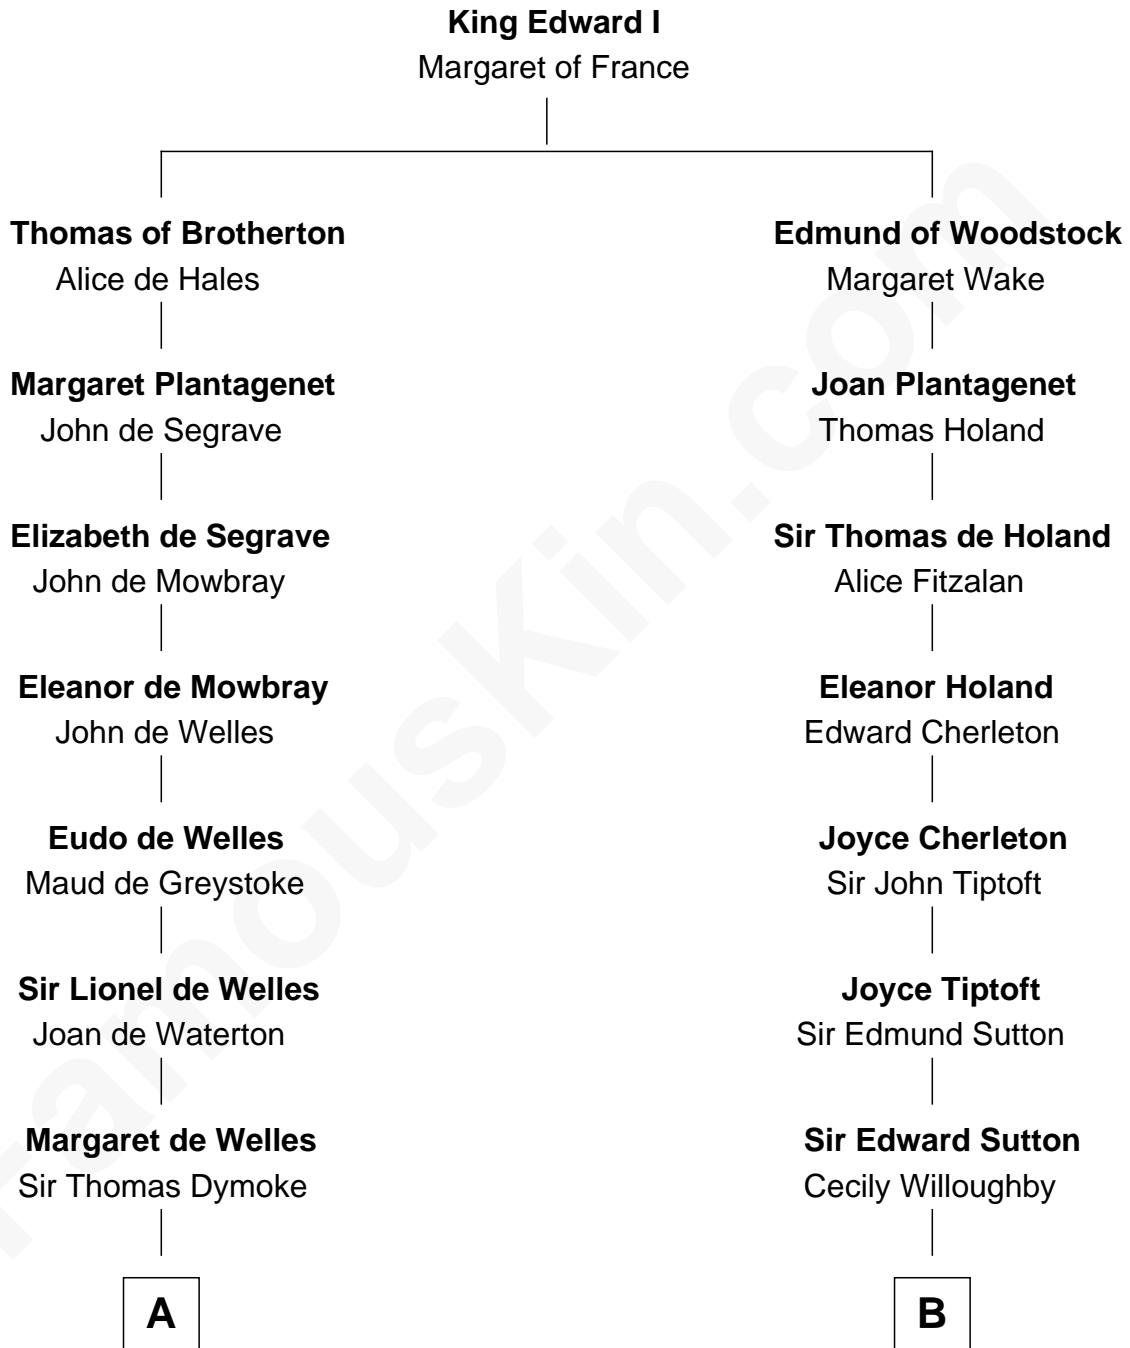

FamousKin.com

Relationship Chart of

Ralph Waldo Emerson

American Poet

18th cousin 2 times removed of

Dick Clark

Radio and TV Host

C

Rev. William Emerson

Ruth Haskins

Ralph Waldo Emerson

American Poet

D

George Barnard

Jane Sophia Fuller

Charles Fuller Barnard