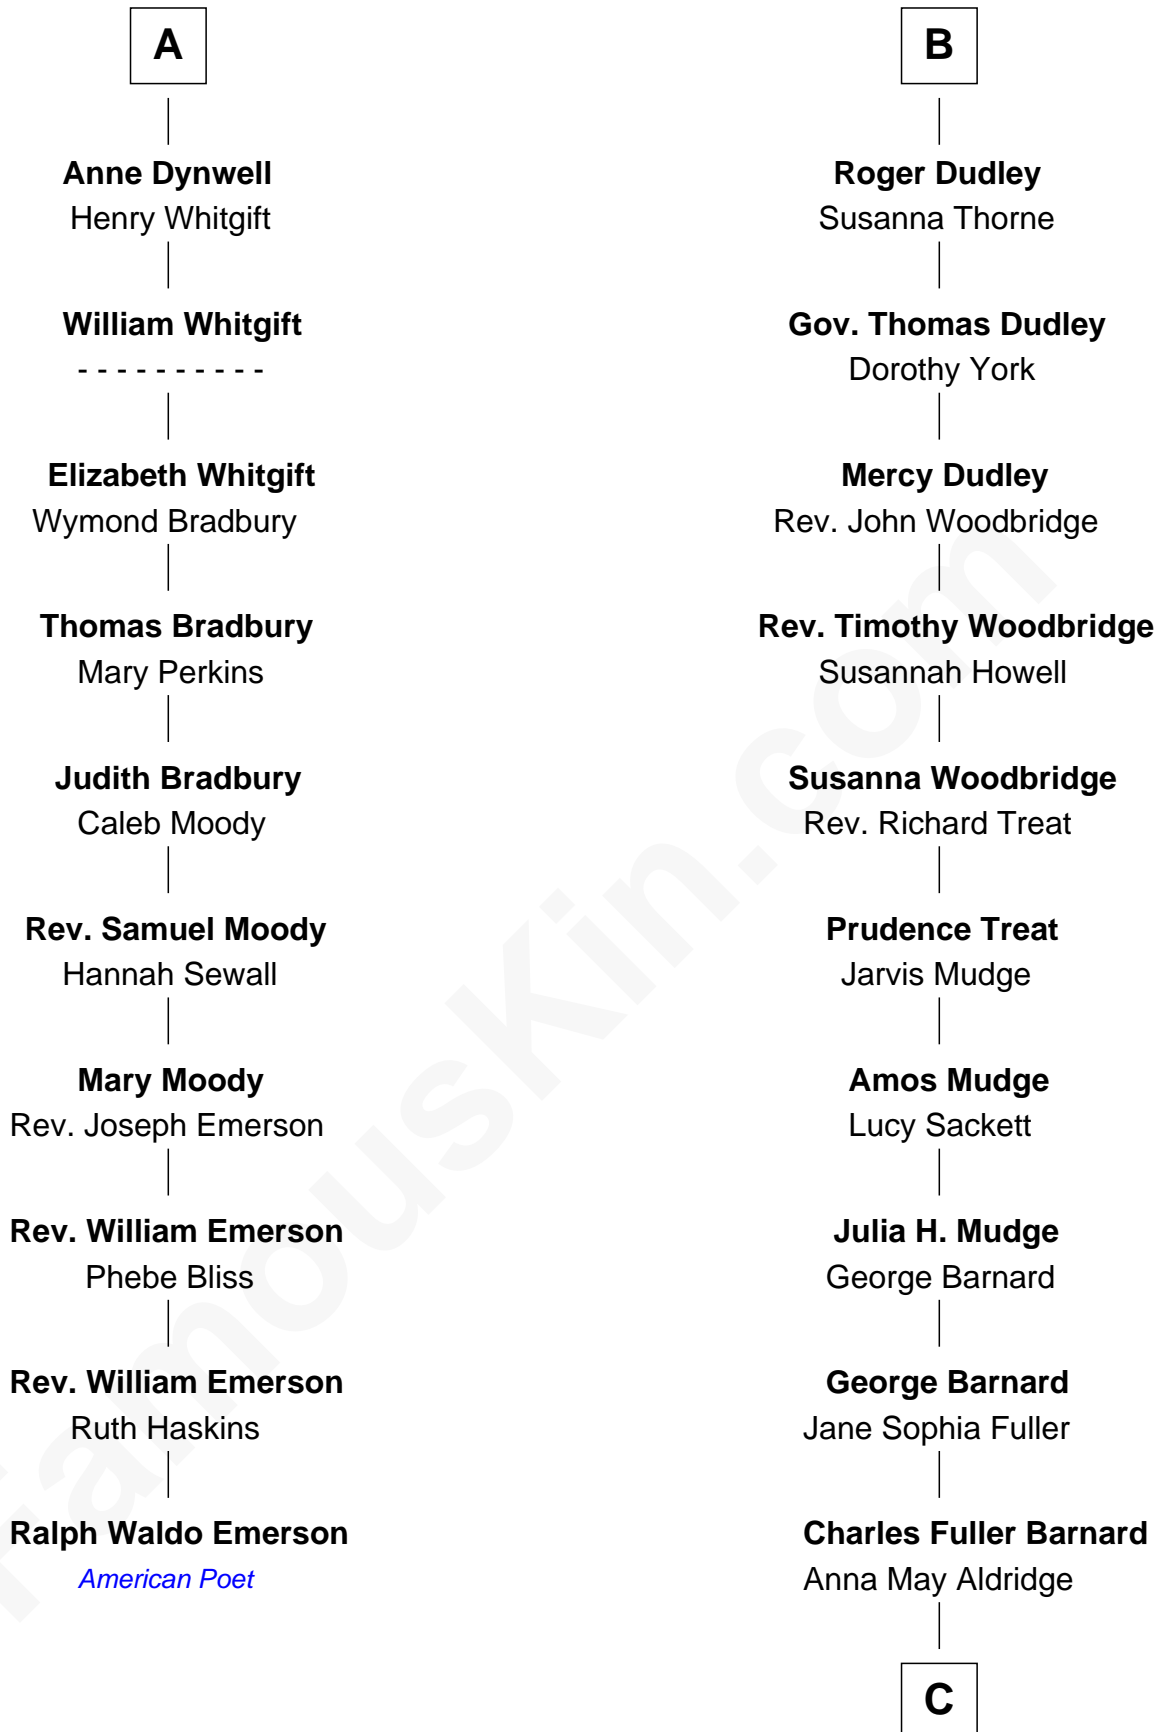

FamousKin.com

Relationship Chart of

Ralph Waldo Emerson

American Poet

16th cousin 2 times removed of

Dick Clark

Radio and TV Host

C

Julia Fuller Barnard
Richard Augustus Clark

Dick Clark
Radio and TV Host

FamousKin.com