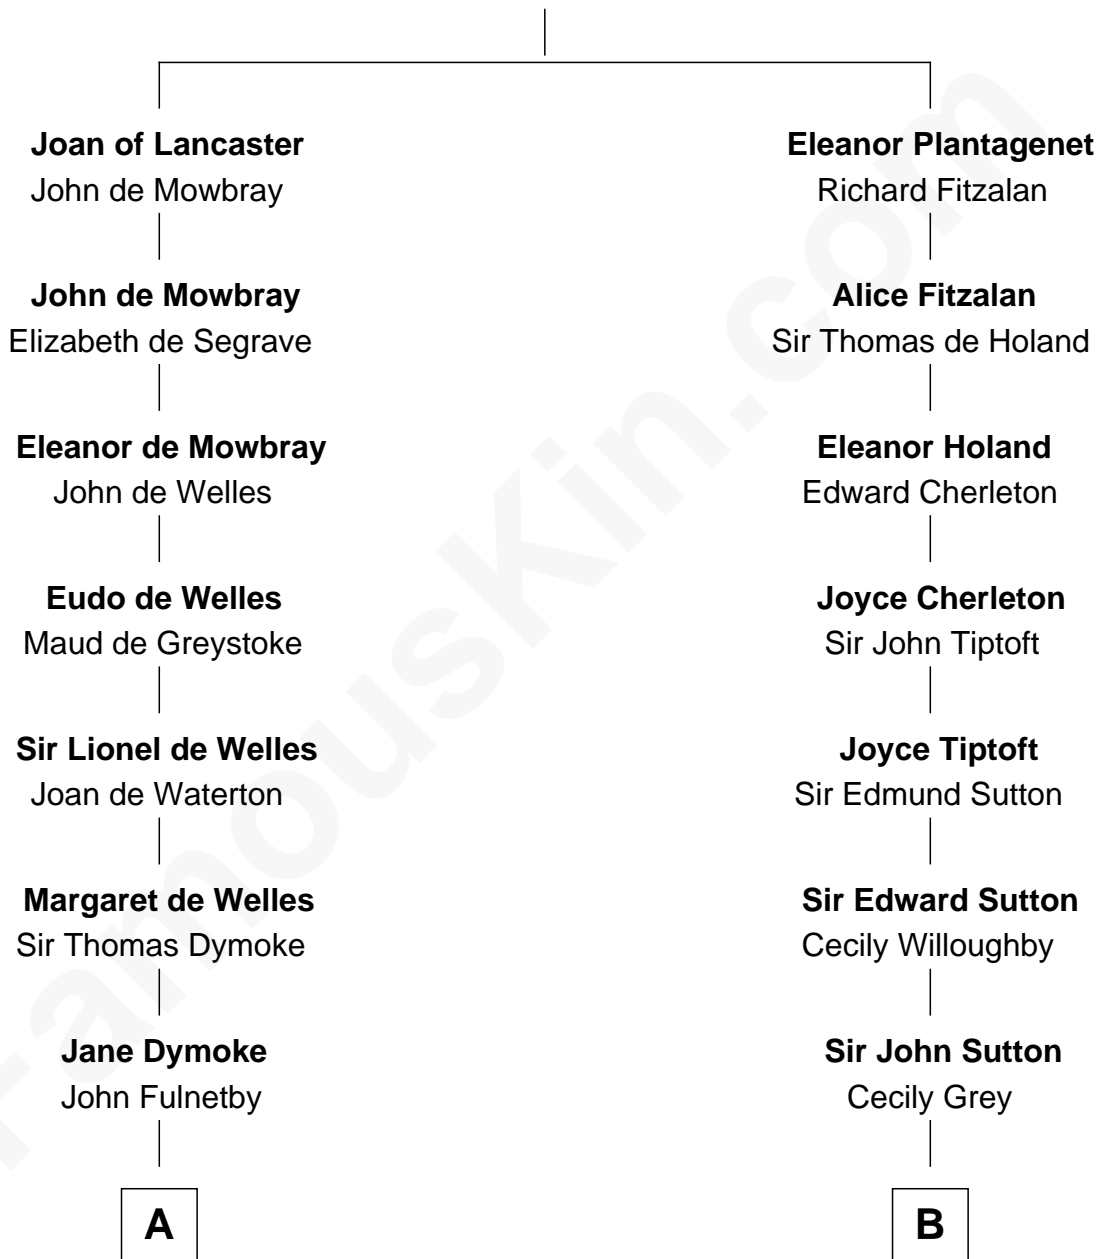

## Relationship Chart of

### Ralph Waldo Emerson

*American Poet*

17th cousin 2 times removed of

**Dick Clark**

*Radio and TV Host*

**Henry Plantagenet**

Maud de Chaworth

C

**Charles Fuller Barnard**

Anna May Aldridge

**Julia Fuller Barnard**

Richard Augustus Clark

**Dick Clark**

*Radio and TV Host*

FamousKin.com