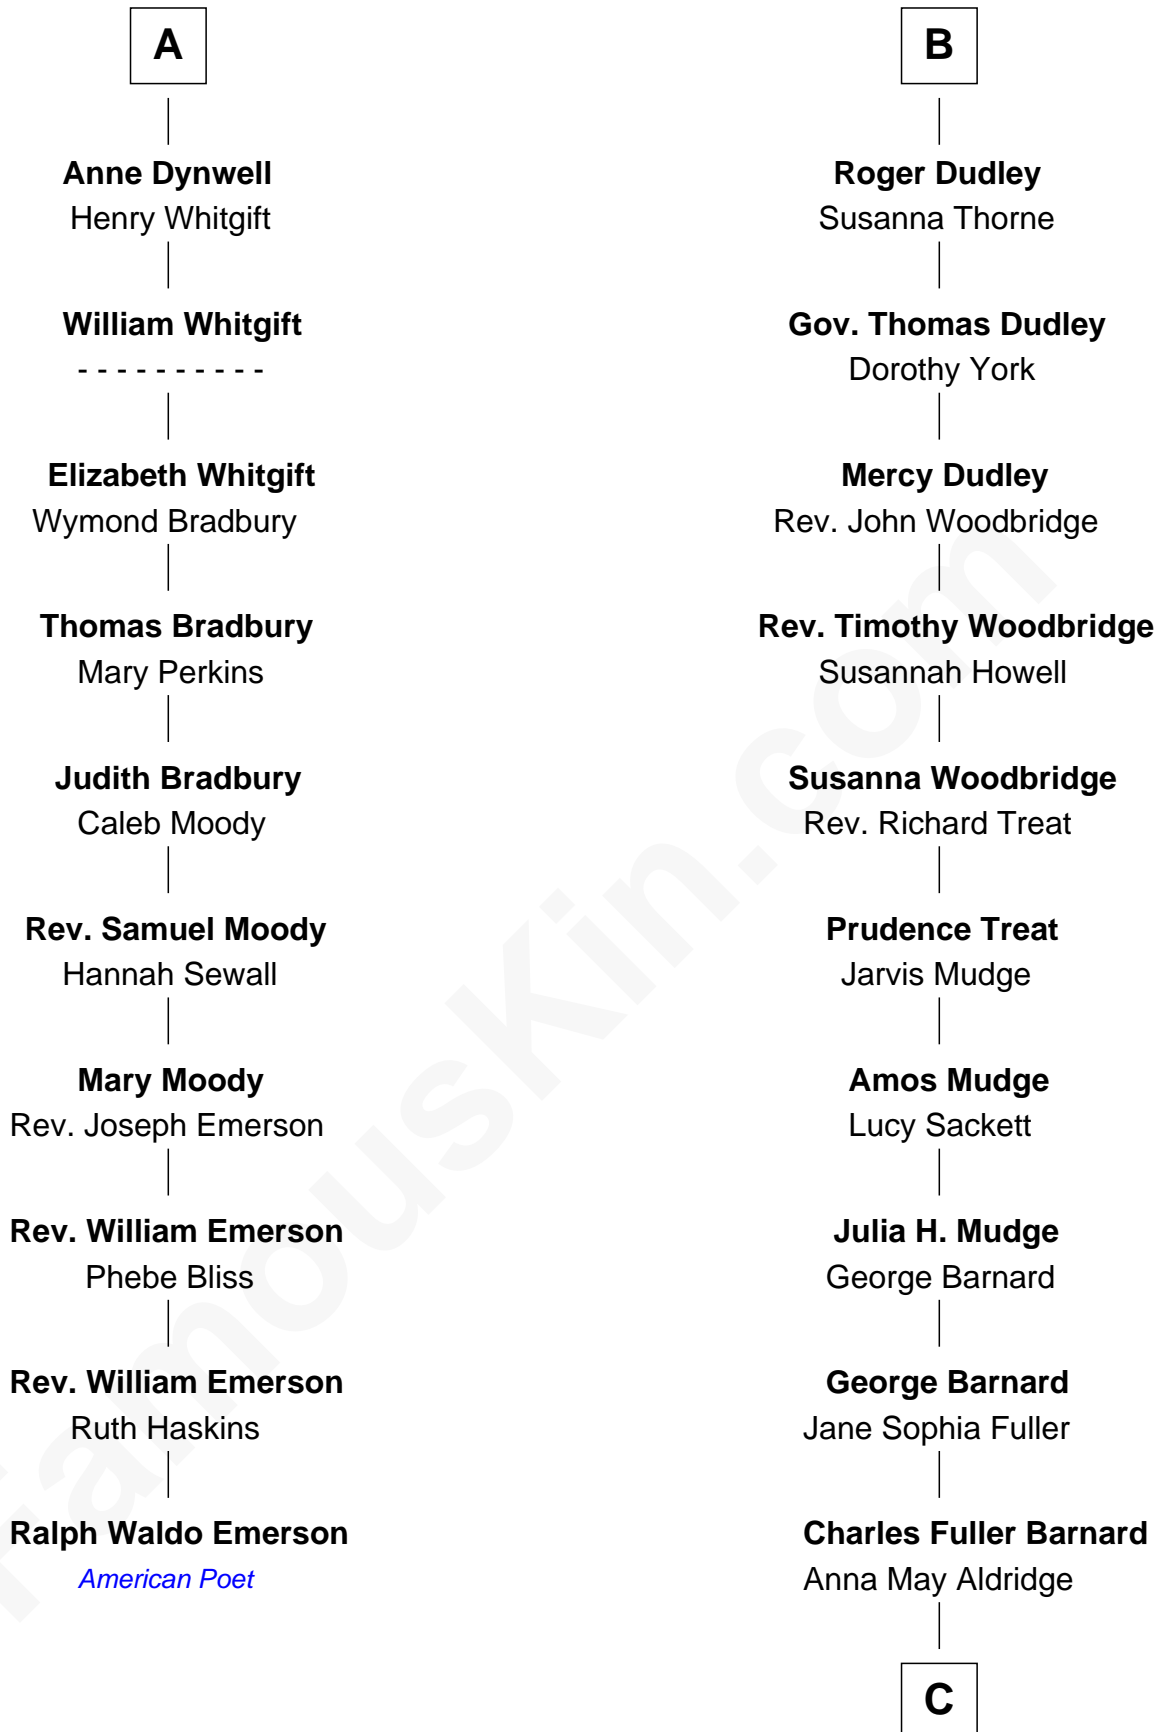

FamousKin.com

Relationship Chart of

Ralph Waldo Emerson

American Poet

16th cousin 2 times removed of

Dick Clark

Radio and TV Host

Sir Henry de Percy

Idoine de Clifford

C

Julia Fuller Barnard
Richard Augustus Clark

Dick Clark
Radio and TV Host

FamousKin.com