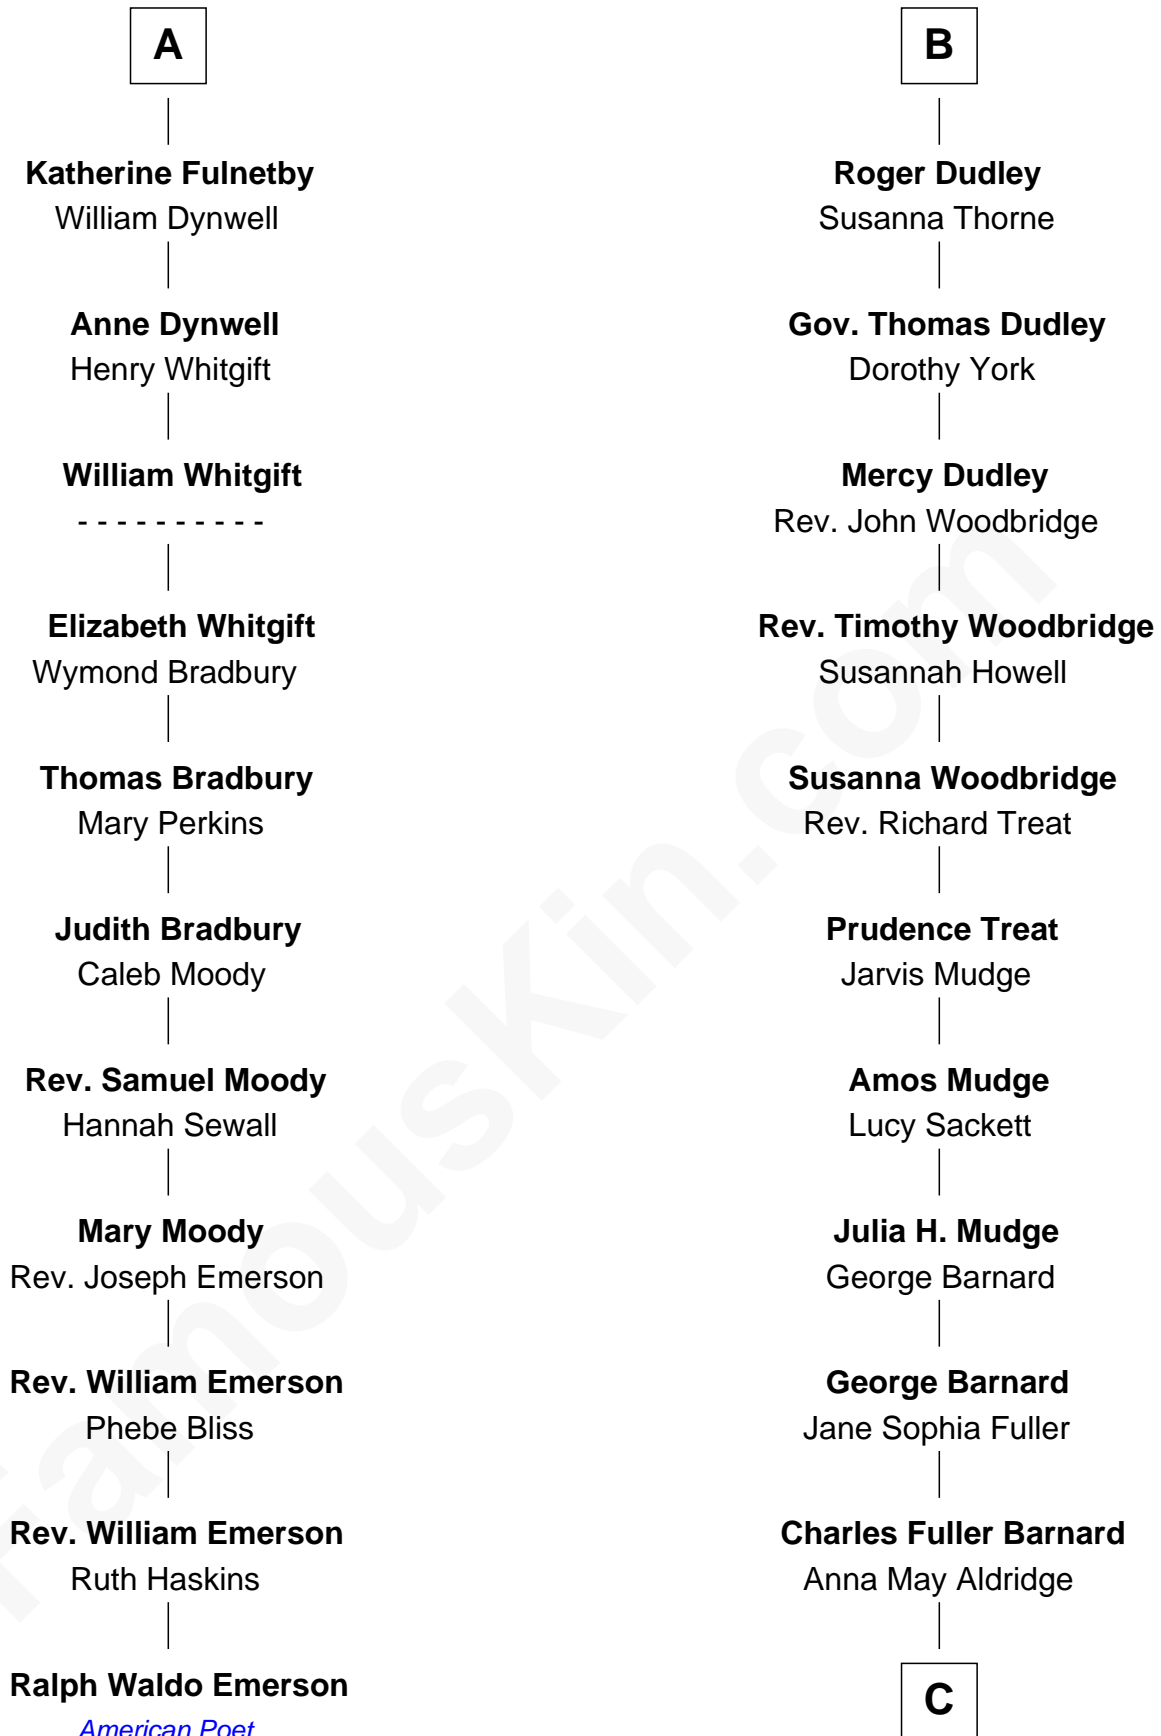

## Relationship Chart of

### Ralph Waldo Emerson

*American Poet*

17th cousin 1 time removed of

**Dick Clark**

*Radio and TV Host*

**Sir Maurice de Berkeley**

Eve la Zouche

**C**

**Julia Fuller Barnard**  
Richard Augustus Clark

**Dick Clark**  
*Radio and TV Host*

FamousKin.com