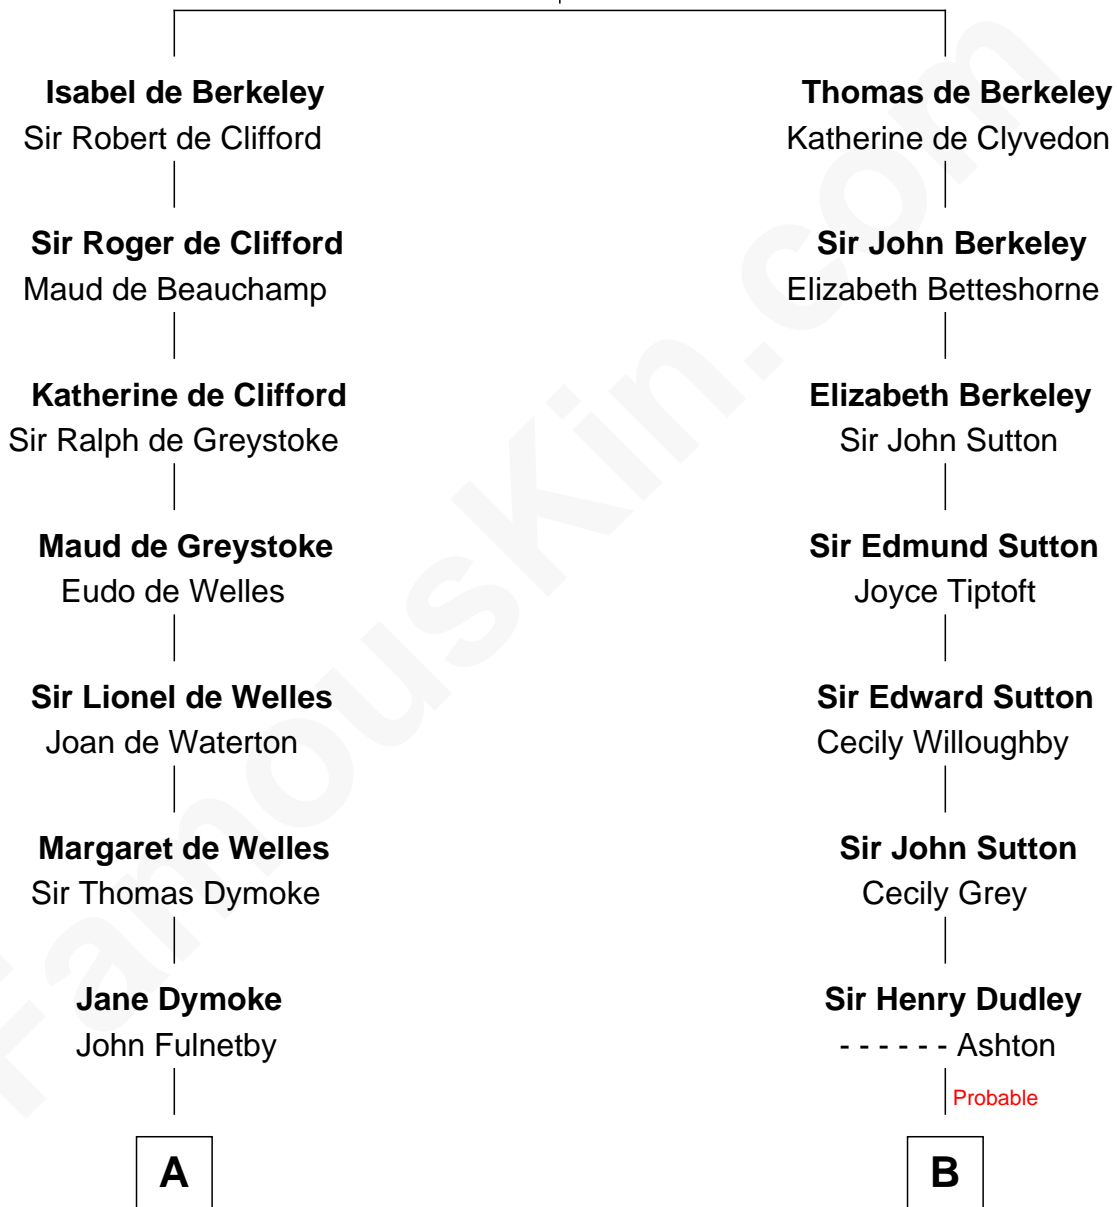

## Relationship Chart of

### Ralph Waldo Emerson

*American Poet*

17th cousin 1 time removed of

**Dick Clark**

*Radio and TV Host*

**Sir Maurice de Berkeley**

Eve la Zouche

**C**

**Julia Fuller Barnard**  
Richard Augustus Clark

**Dick Clark**  
*Radio and TV Host*

FamousKin.com