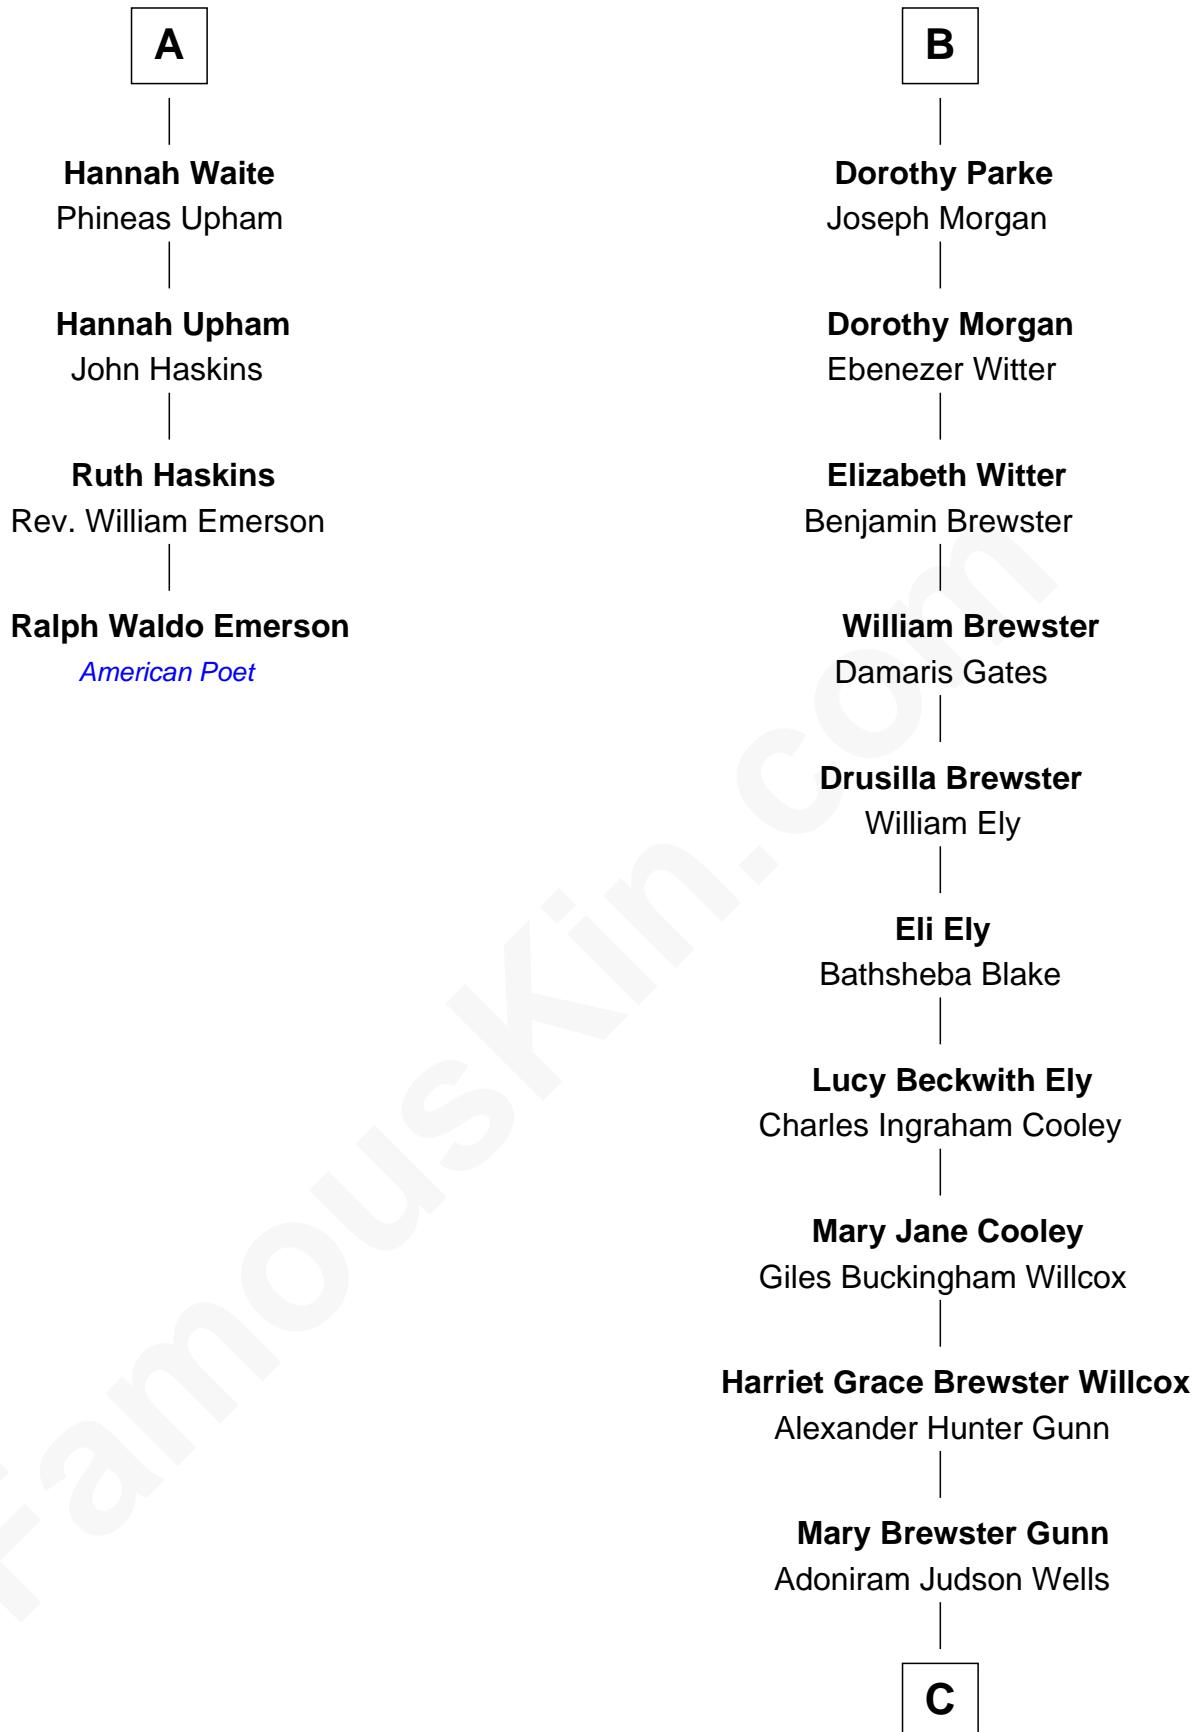

## Relationship Chart of

### Ralph Waldo Emerson

*American Poet*

10th cousin 8 times removed of

**Elisabeth Shue**

*TV and Movie Actress*

C

Anne Brewster Wells

James William Shue