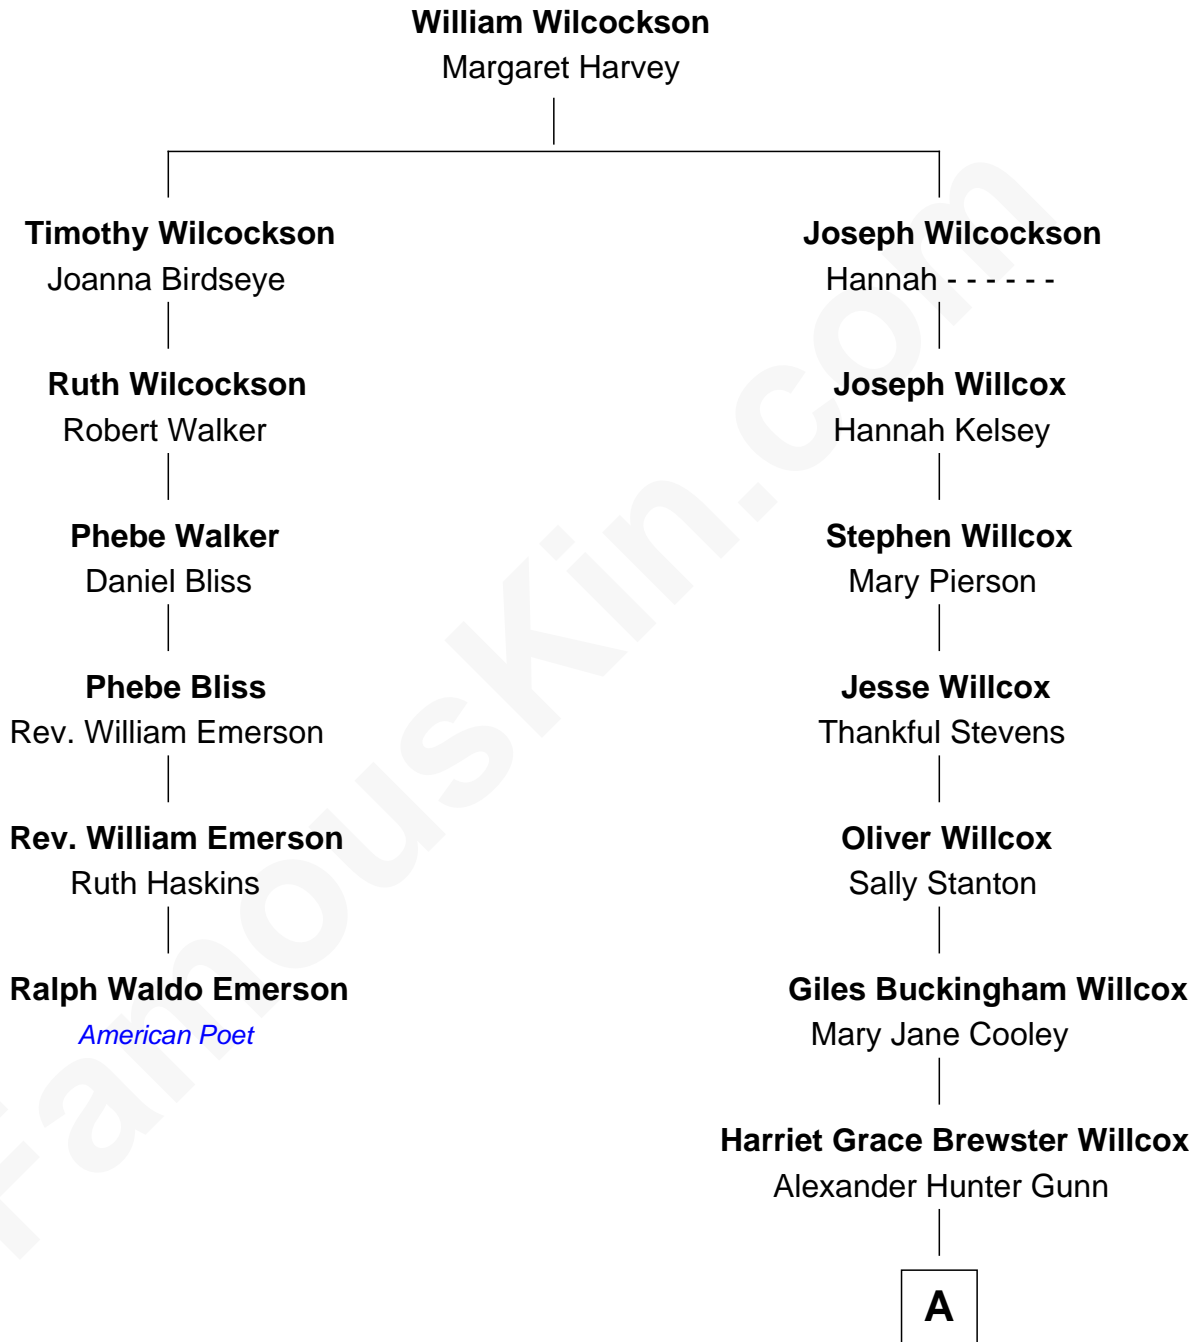

FamousKin.com

Relationship Chart of Ralph Waldo Emerson

American Poet

5th cousin 4 times removed of

Elisabeth Shue

TV and Movie Actress

A

Mary Brewster Gunn
Adoniram Judson Wells

Anne Brewster Wells
James William Shue

Elisabeth Shue
TV and Movie Actress

FamousKin.com